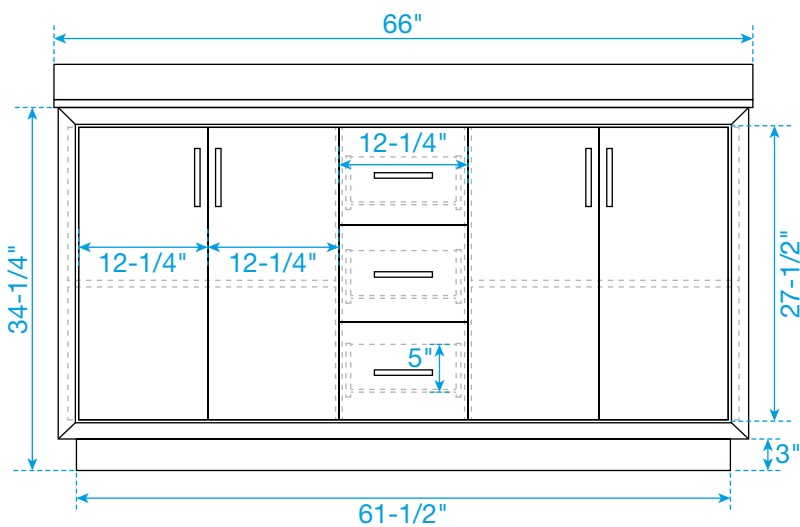

WYNDHAM COLLECTION

TOP VIEW OF VANITY CABINET

*Note: Due to high probability of breakage, the backsplash comes in two pieces, cut from the same piece. All measurements are $\pm 1/4"$.

WC-1111-66-DBL-VCA3