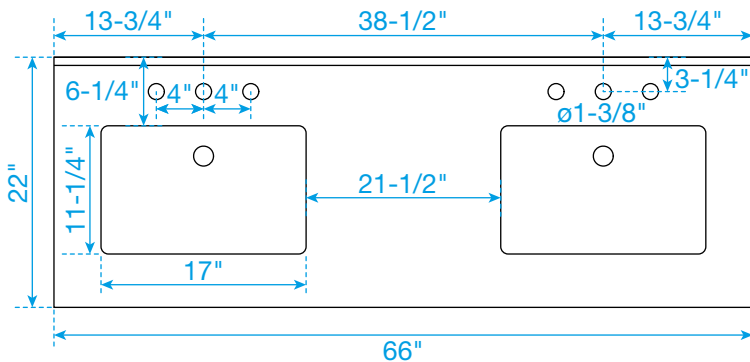

WYNDHAM COLLECTION

TOP VIEW OF VANITY CABINET

*Note: Due to high probability of breakage, the backsplash comes in two pieces, cut from the same piece. All measurements are $\pm 1/4"$.

WC-1111-66-DBL-VCA3