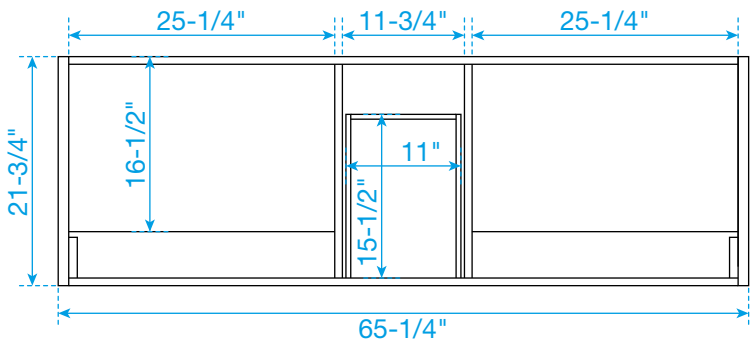

WYNDHAM COLLECTION

TOP VIEW OF VANITY CABINET

*Note: Due to high probability of breakage, the backsplash comes in two pieces, cut from the same piece. All measurements are $\pm 1/4"$.

WC-1111-66-DBL-VCA3