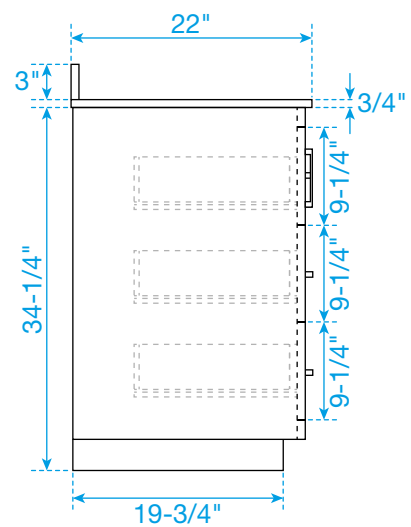

WYNDHAM COLLECTION

TOP VIEW OF VANITY CABINET

*Note: Due to high probability of breakage, the backsplash comes in two pieces, cut from the same piece. All measurements are $\pm 1/4"$.

WC-1111-66-DBL-VCA3