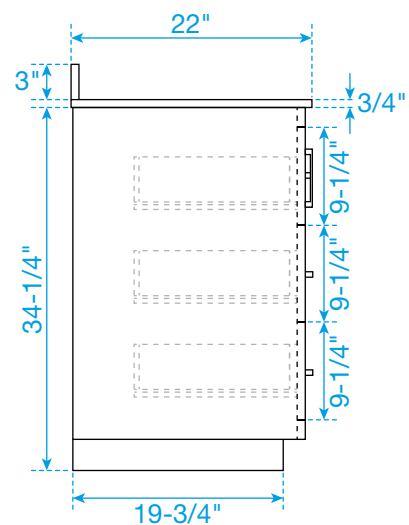

WYNDHAM COLLECTION

TOP VIEW OF VANITY CABINET

*Note: Due to high probability of breakage, the backsplash comes in two pieces, cut from the same piece. All measurements are $\pm 1/4"$.

WC-1111-66-DBL
Quartz