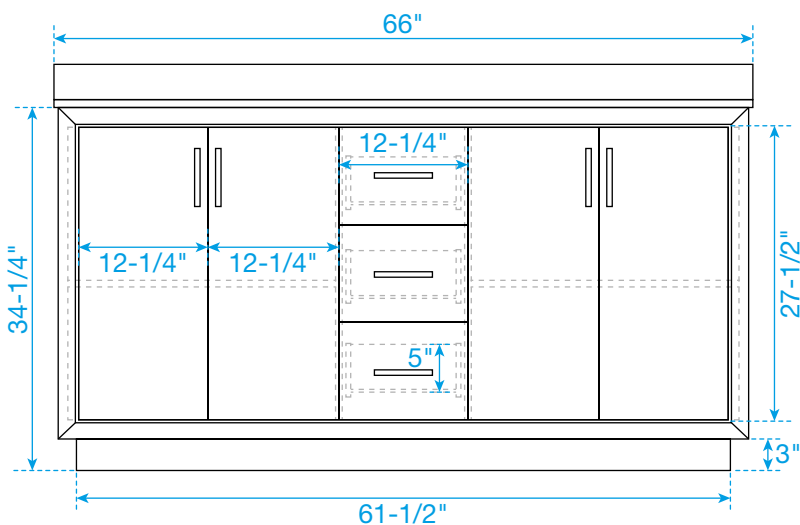

WYNDHAM COLLECTION

TOP VIEW OF VANITY CABINET

*Note: Due to high probability of breakage, the backsplash comes in two pieces, cut from the same piece. All measurements are $\pm 1/4"$.

WC-1111-66-DBL
Quartz