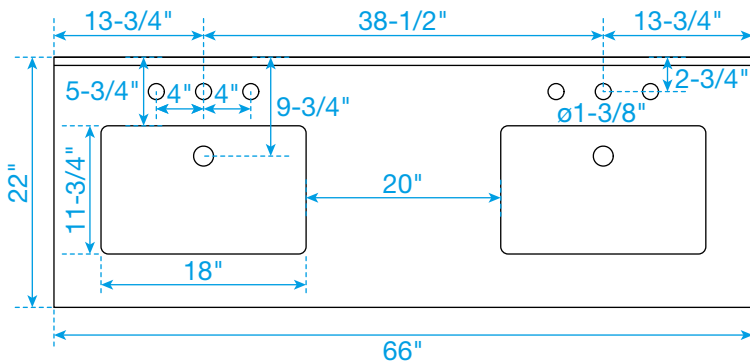

WYNDHAM COLLECTION

TOP VIEW OF VANITY CABINET

*Note: Due to high probability of breakage, the backsplash comes in two pieces, cut from the same piece. All measurements are $\pm 1/4"$.

WC-1111-66-DBL
Quartz