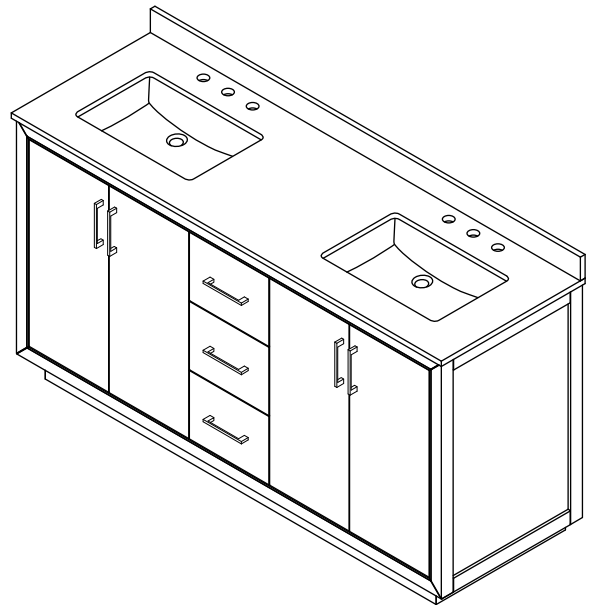

WYNDHAM COLLECTION

TOP VIEW OF VANITY CABINET

*Note: Due to high probability of breakage, the backsplash comes in two pieces, cut from the same piece. All measurements are $\pm 1/4"$.

WC-1111-66-DBL
Quartz