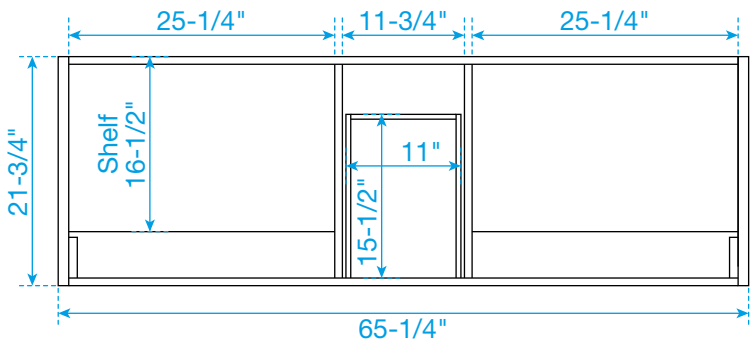

WYNDHAM COLLECTION

TOP VIEW OF VANITY CABINET

*Note: Due to high probability of breakage, the backsplash comes in two pieces, cut from the same piece. All measurements are $\pm 1/4"$.

WC-1111-66-DBL
Quartz