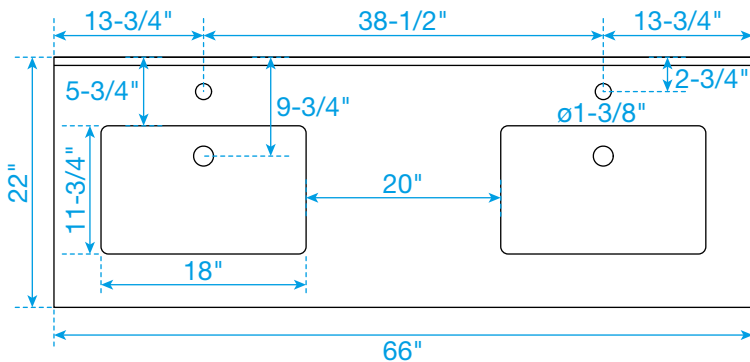

WYNDHAM COLLECTION

TOP VIEW OF VANITY CABINET

*Note: Due to high probability of breakage, the backsplash comes in two pieces, cut from the same piece. All measurements are $\pm 1/4\text{'}$.

WC-1111-66-DBL
Quartz