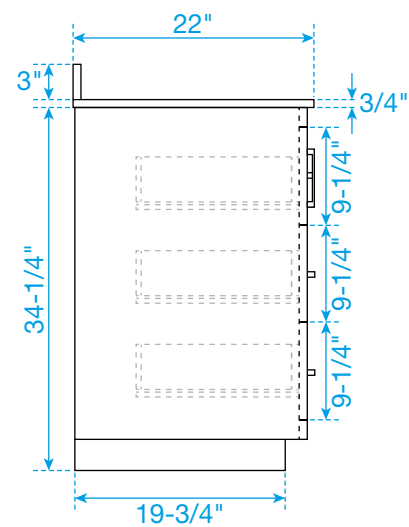

WYNDHAM COLLECTION

TOP VIEW OF VANITY CABINET

*Note: Due to high probability of breakage, the backsplash comes in two pieces, cut from the same piece. All measurements are $\pm 1/4\text{'}$.

WC-1111-66-DBL
Quartz