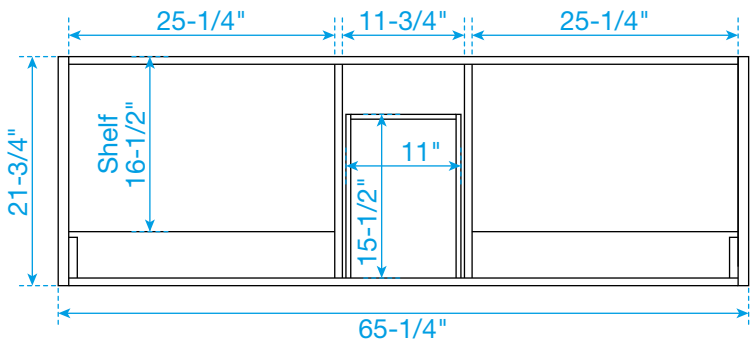

WYNDHAM COLLECTION

TOP VIEW OF VANITY CABINET

*Note: Due to high probability of breakage, the backsplash comes in two pieces, cut from the same piece. All measurements are $\pm 1/4\text{'}$.

WC-1111-66-DBL
Quartz