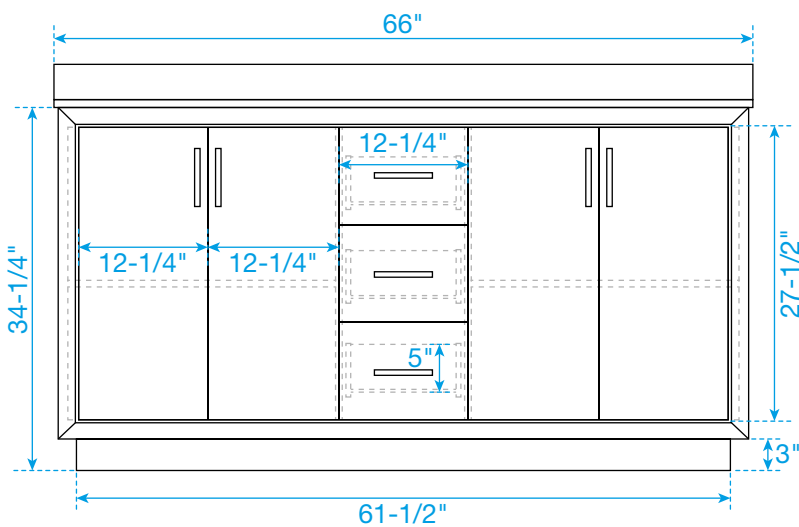

WYNDHAM COLLECTION

TOP VIEW OF VANITY CABINET

*Note: Due to high probability of breakage, the backsplash comes in two pieces, cut from the same piece. All measurements are $\pm 1/4\text{'}$.

WC-1111-66-DBL
Quartz