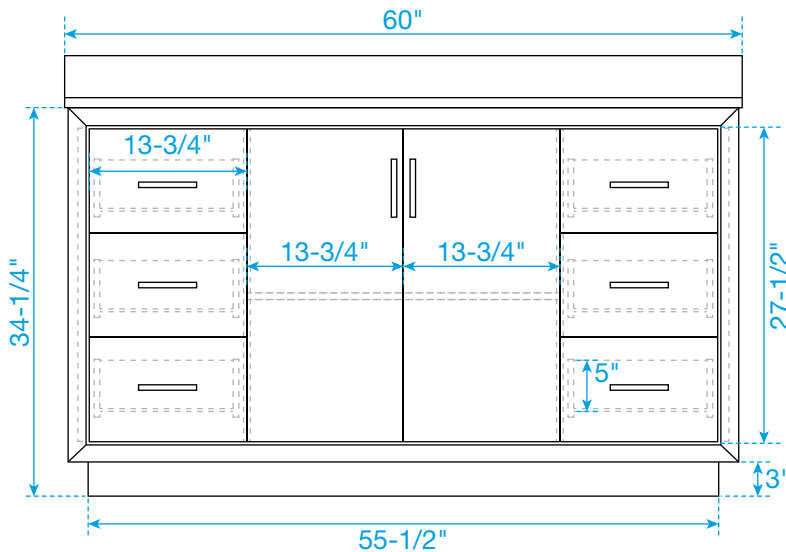

WYNDHAM COLLECTION

TOP VIEW OF VANITY CABINET

*Note: Due to high probability of breakage, the backsplash comes in two pieces, cut from the same piece. All measurements are $\pm 1/4"$.

WC-1111-60-SGL-VCA3