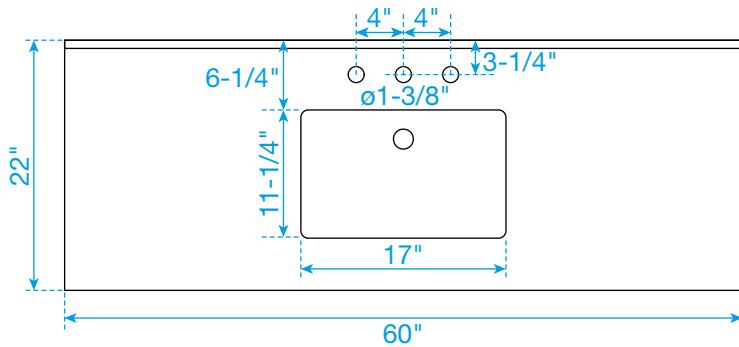

WYNDHAM COLLECTION

TOP VIEW OF VANITY CABINET

*Note: Due to high probability of breakage, the backsplash comes in two pieces, cut from the same piece. All measurements are $\pm 1/4"$.

WC-1111-60-SGL-VCA3