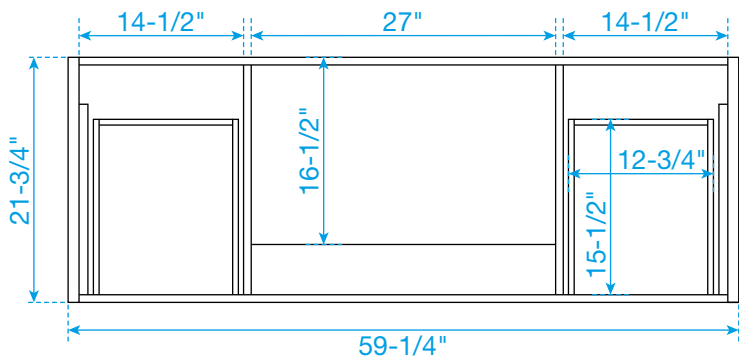

WYNDHAM COLLECTION

TOP VIEW OF VANITY CABINET

*Note: Due to high probability of breakage, the backsplash comes in two pieces, cut from the same piece. All measurements are $\pm 1/4"$.

WC-1111-60-SGL-VCA3