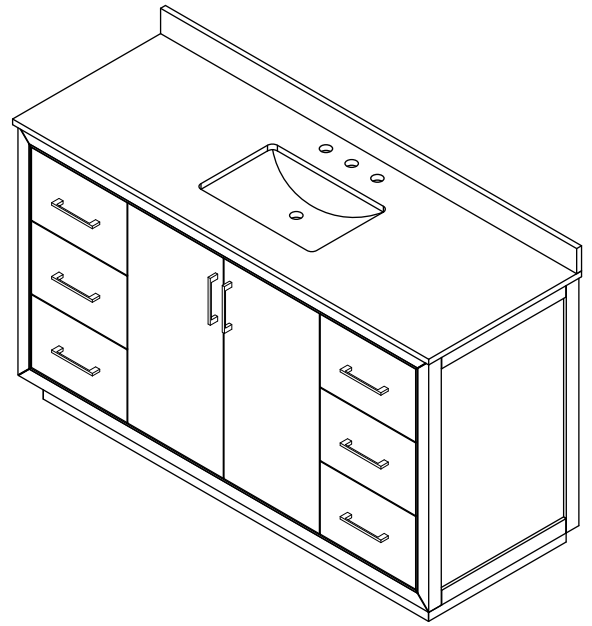

WYNDHAM COLLECTION

TOP VIEW OF VANITY CABINET

*Note: Due to high probability of breakage, the backsplash comes in two pieces, cut from the same piece. All measurements are $\pm 1/4"$.

WC-1111-60-SGL-VCA3