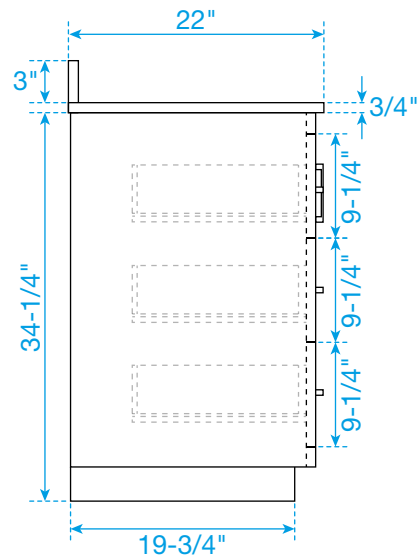

WYNDHAM COLLECTION

TOP VIEW OF VANITY CABINET

*Note: Due to high probability of breakage, the backsplash comes in two pieces, cut from the same piece. All measurements are $\pm 1/4"$.

WC-1111-60-SGL-VCA3