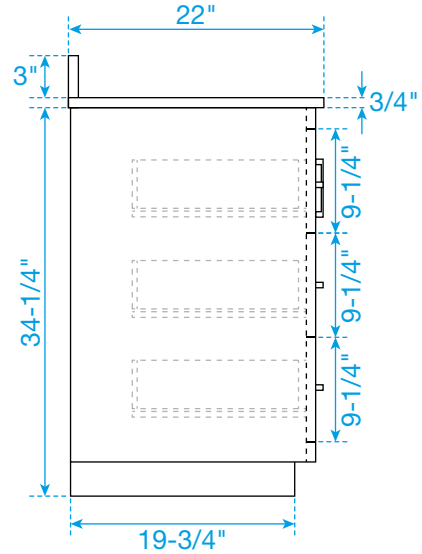

WYNDHAM COLLECTION

TOP VIEW OF VANITY CABINET

*Note: Due to high probability of breakage, the backsplash comes in two pieces, cut from the same piece. All measurements are $\pm 1/4"$.

WC-111-60-SGL
Quartz