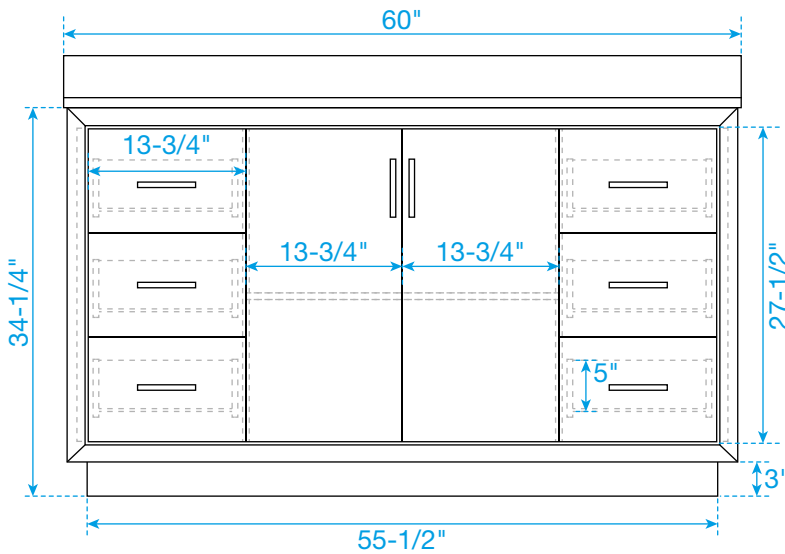

WYNDHAM COLLECTION

TOP VIEW OF VANITY CABINET

*Note: Due to high probability of breakage, the backsplash comes in two pieces, cut from the same piece. All measurements are $\pm 1/4"$.

WC-111-60-SGL
Quartz