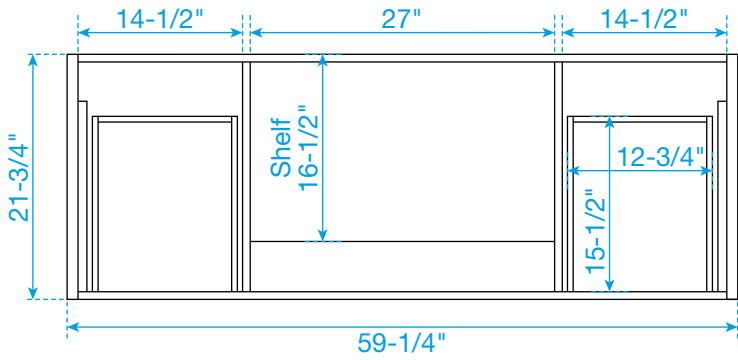

WYNDHAM COLLECTION

TOP VIEW OF VANITY CABINET

*Note: Due to high probability of breakage, the backsplash comes in two pieces, cut from the same piece. All measurements are $\pm 1/4"$.

WC-111-60-SGL
Quartz