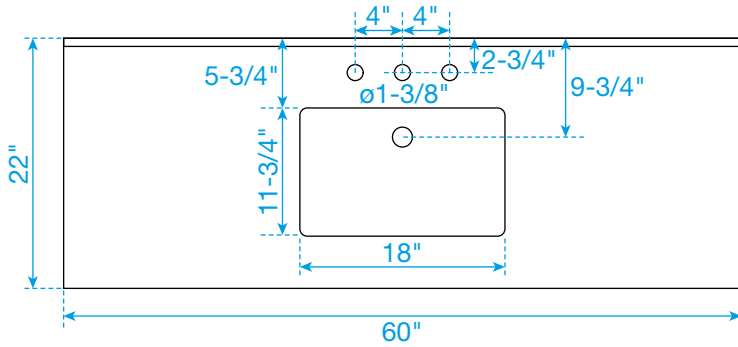

WYNDHAM COLLECTION

TOP VIEW OF VANITY CABINET

*Note: Due to high probability of breakage, the backsplash comes in two pieces, cut from the same piece. All measurements are $\pm 1/4"$.

WC-111-60-SGL
Quartz