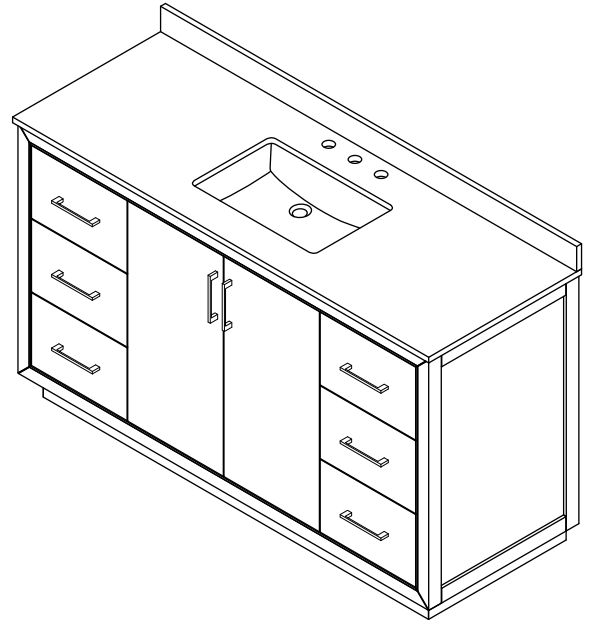

WYNDHAM COLLECTION

TOP VIEW OF VANITY CABINET

*Note: Due to high probability of breakage, the backsplash comes in two pieces, cut from the same piece. All measurements are $\pm 1/4"$.

WC-111-60-SGL
Quartz