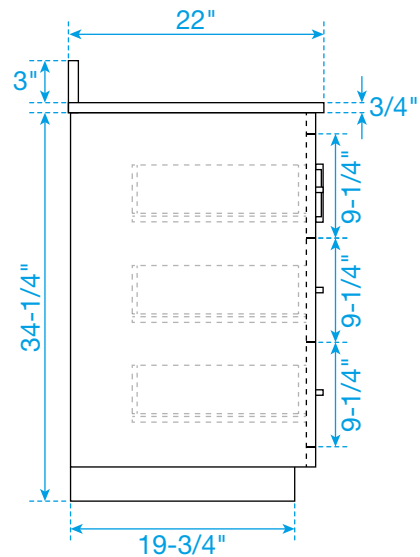

WYNDHAM COLLECTION

TOP VIEW OF VANITY CABINET

*Note: Due to high probability of breakage, the backsplash comes in two pieces, cut from the same piece. All measurements are $\pm 1/4"$.

WC-1111-60-SGL Quartz