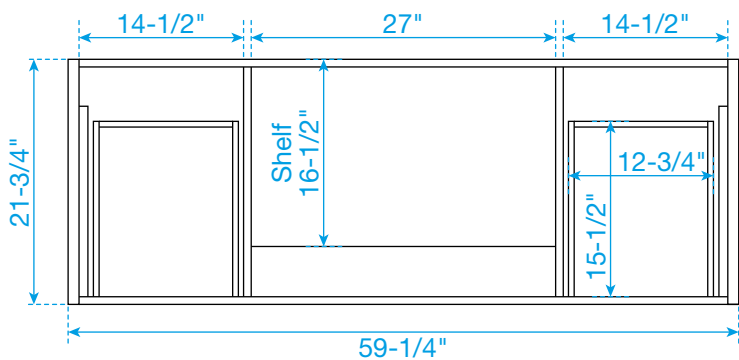

WYNDHAM COLLECTION

TOP VIEW OF VANITY CABINET

*Note: Due to high probability of breakage, the backsplash comes in two pieces, cut from the same piece. All measurements are $\pm 1/4"$.

WC-1111-60-SGL Quartz