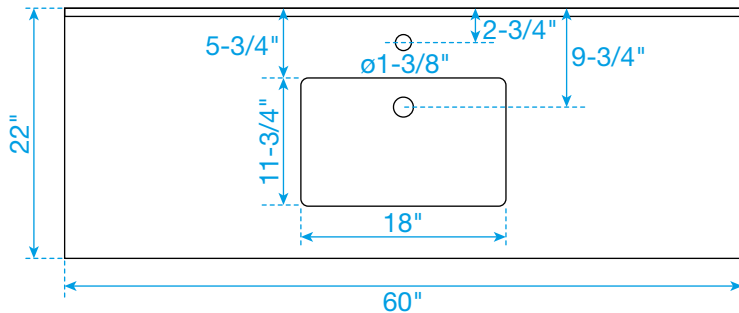

WYNDHAM COLLECTION

TOP VIEW OF VANITY CABINET

*Note: Due to high probability of breakage, the backsplash comes in two pieces, cut from the same piece. All measurements are $\pm 1/4"$.

WC-1111-60-SGL Quartz