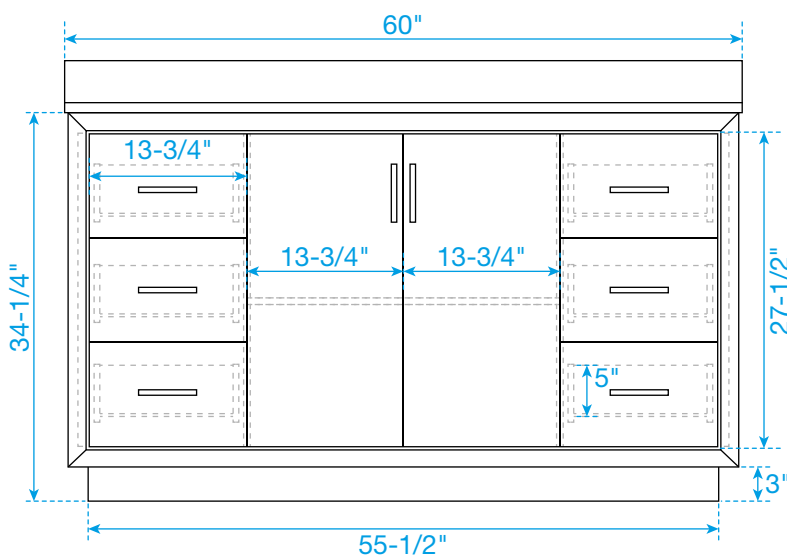

WYNDHAM COLLECTION

TOP VIEW OF VANITY CABINET

*Note: Due to high probability of breakage, the backsplash comes in two pieces, cut from the same piece. All measurements are $\pm 1/4"$.

WC-1111-60-SGL Quartz