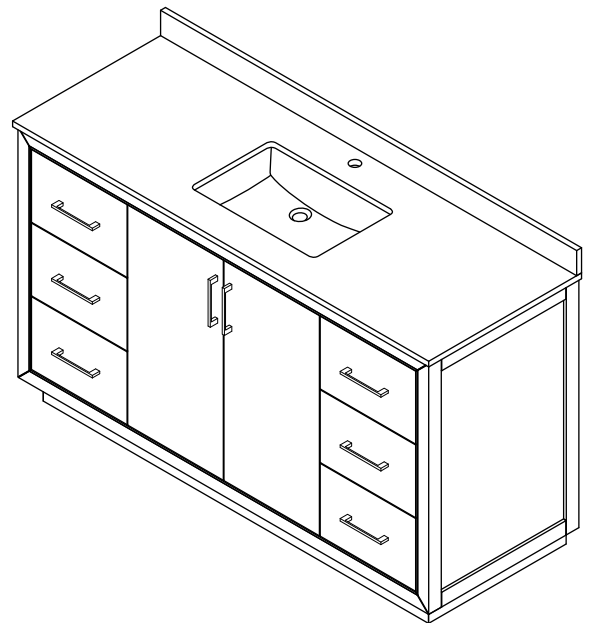

WYNDHAM COLLECTION

TOP VIEW OF VANITY CABINET

*Note: Due to high probability of breakage, the backsplash comes in two pieces, cut from the same piece. All measurements are $\pm 1/4"$.

WC-1111-60-SGL Quartz