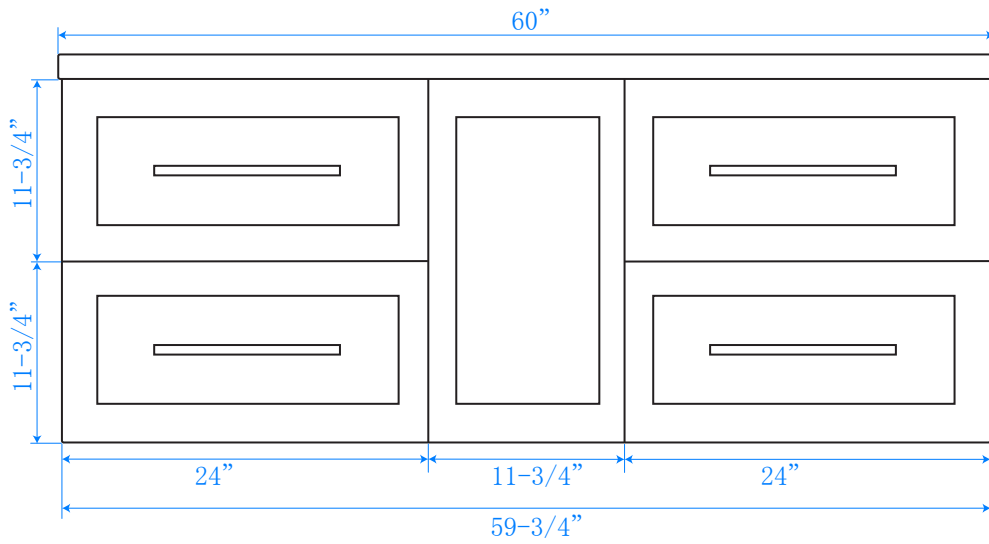

WYNDHAM COLLECTION

WC-R4500-60-DBL