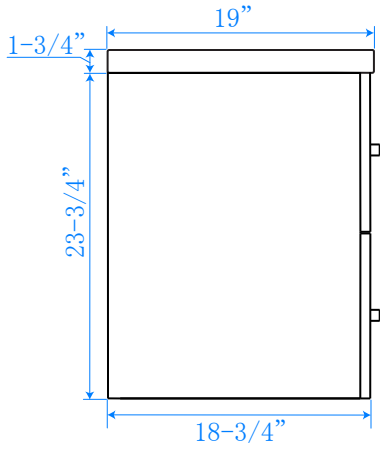

WYNDHAM COLLECTION

WC-R4500-60-DBL