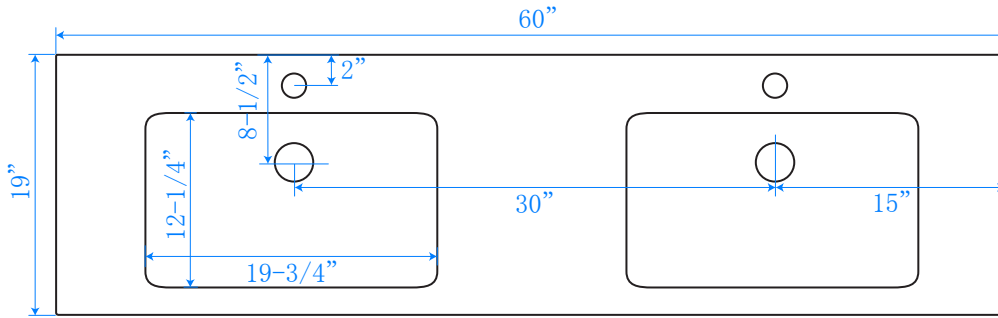

WYNDHAM COLLECTION

WC-R4500-60-DBL