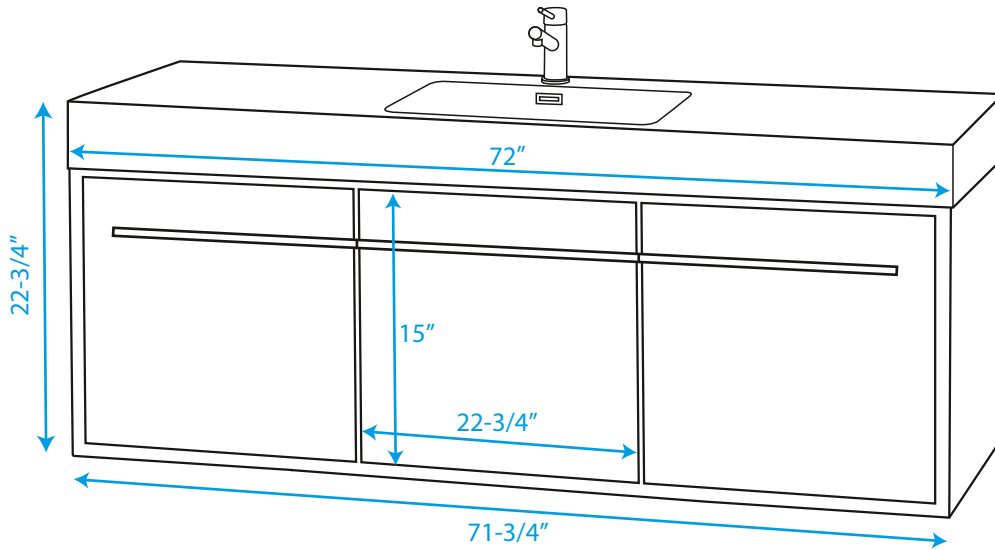

WYNDHAM COLLECTION

WC-R4300-72-SGL-RESIN