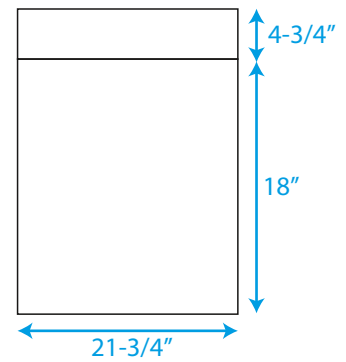

WYNDHAM COLLECTION

WC-R4300-72-SGL-RESIN