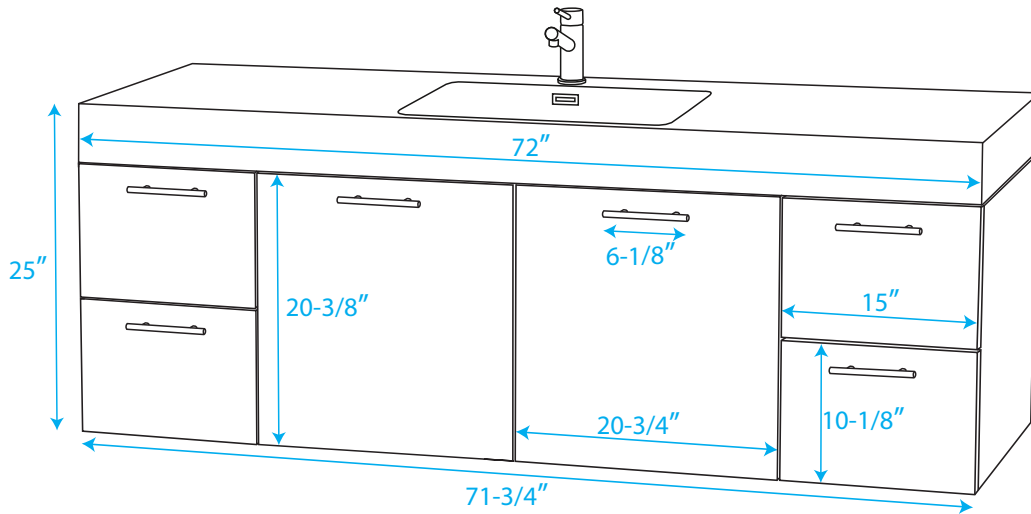

# WYNDHAM COLLECTION

WC-R4100-72-SGL-RESIN