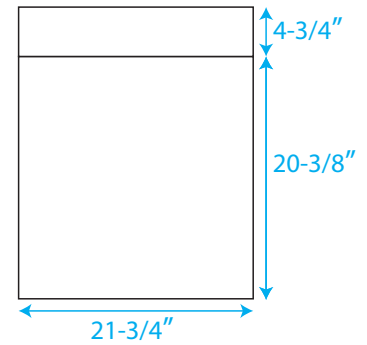

# WYNDHAM COLLECTION

WC-R4100-72-SGL-RESIN