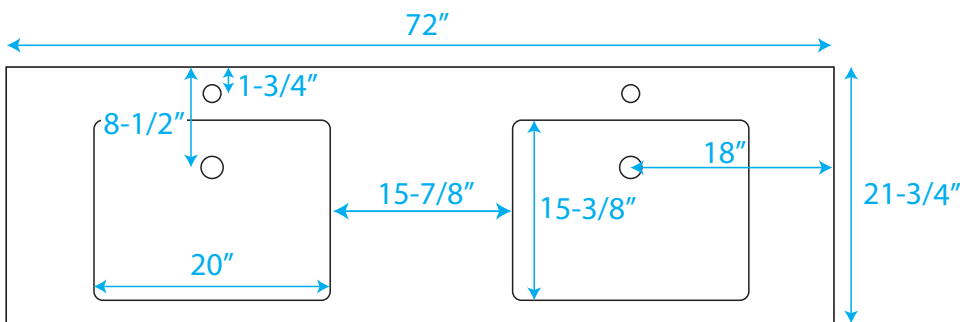

# WYNDHAM COLLECTION

WC-R4100-72-DBL-RESIN