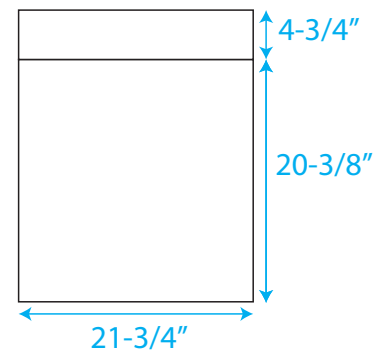

# WYNDHAM COLLECTION

WC-R4100-72-DBL-RESIN