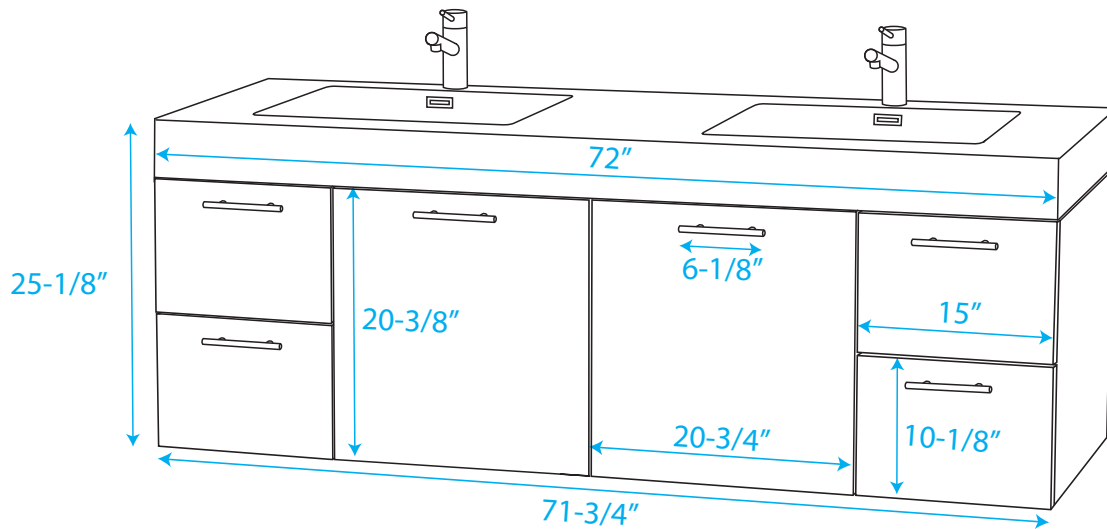

# WYNDHAM COLLECTION

WC-R4100-72-DBL-RESIN