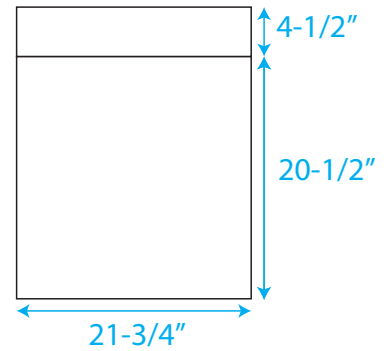

WYNDHAM COLLECTION

WC-R4100-60-DBL-RESIN