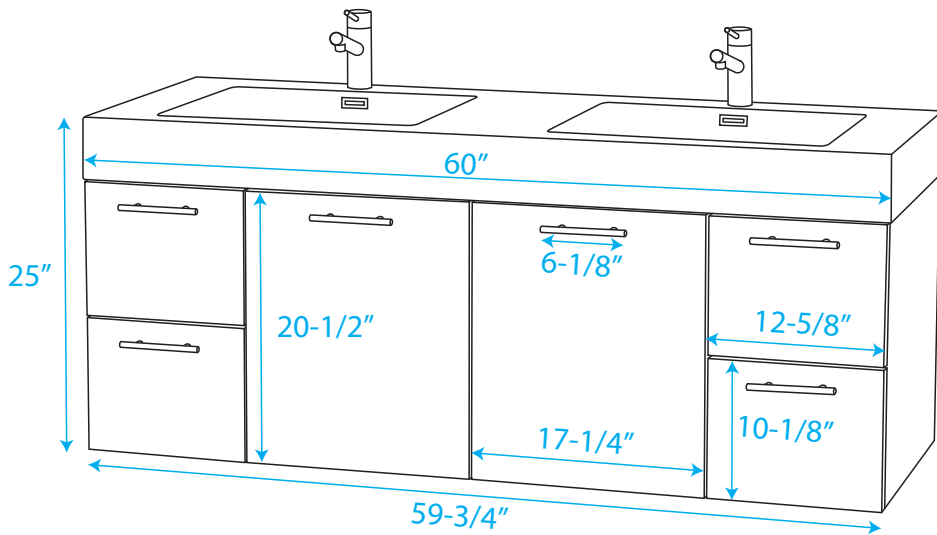

WYNDHAM COLLECTION

WC-R4100-60-DBL-RESIN