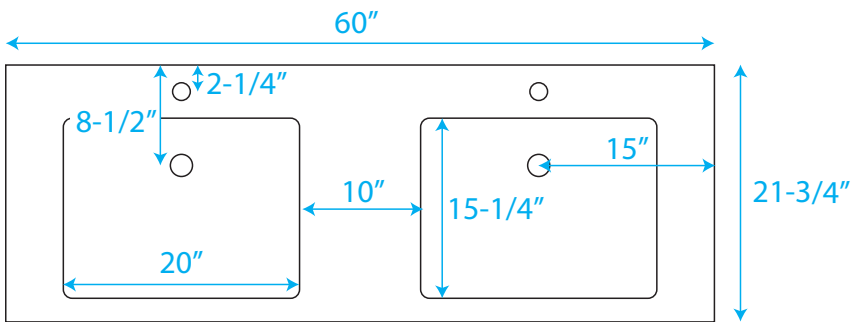

WYNDHAM COLLECTION

WC-R4100-60-DBL-RESIN