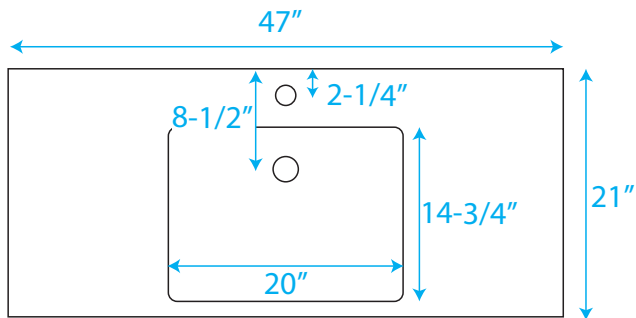

WYNDHAM COLLECTION

WC-R4100-48-RESIN