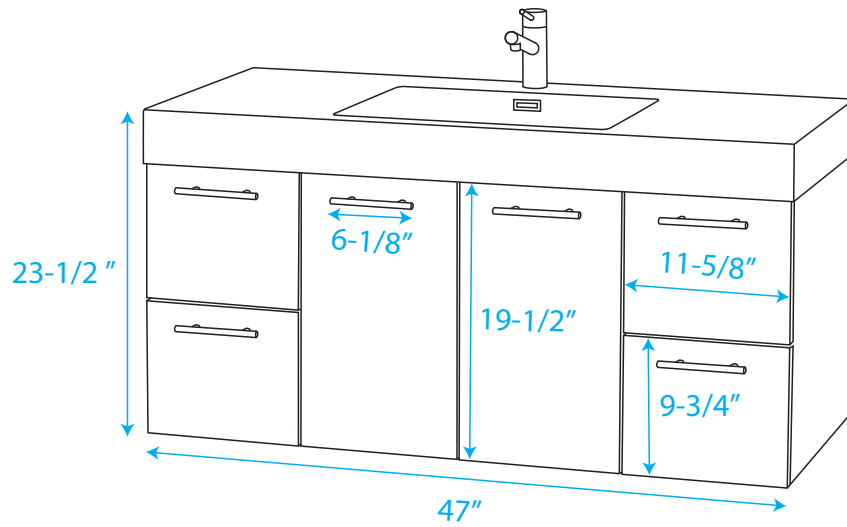

WYNDHAM COLLECTION

WC-R4100-48-RESIN