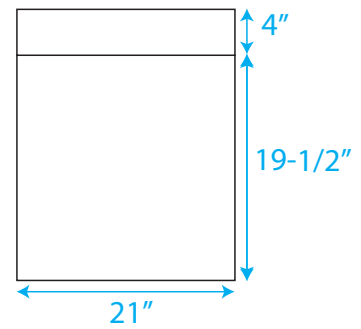

WYNDHAM COLLECTION

WC-R4100-48-RESIN