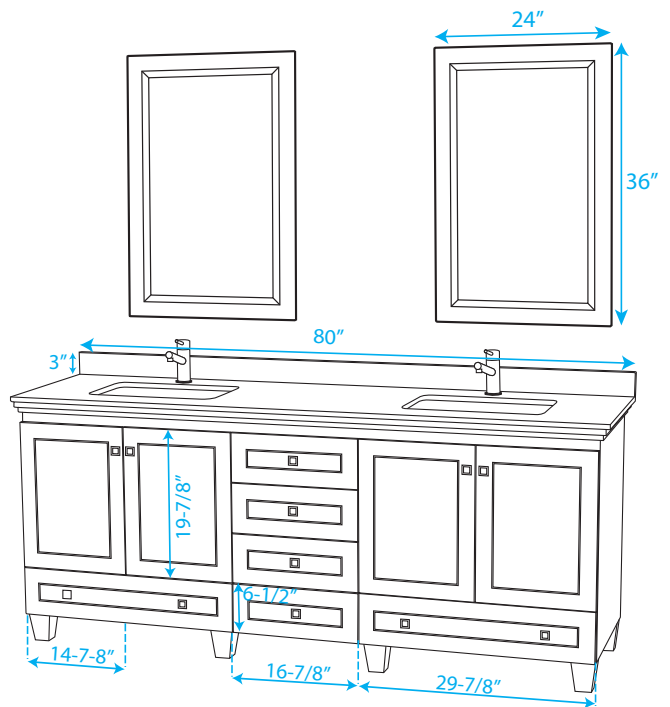

# WYNDHAM COLLECTION

\*Note: Due to high probability of breakage-the backsplash comes in two pieces-cut from same piece. All measurements are  $\pm 1/4$ "

WC-CG8000-80