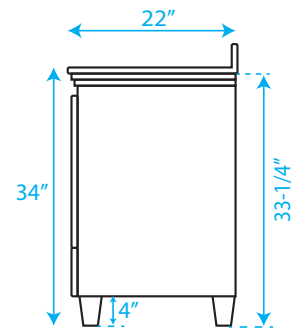

# WYNDHAM COLLECTION

\*Note: Due to high probability of breakage-the backsplash comes in two pieces-cut from same piece. All measurements are  $\pm 1/4$ "

WC-CG8000-80