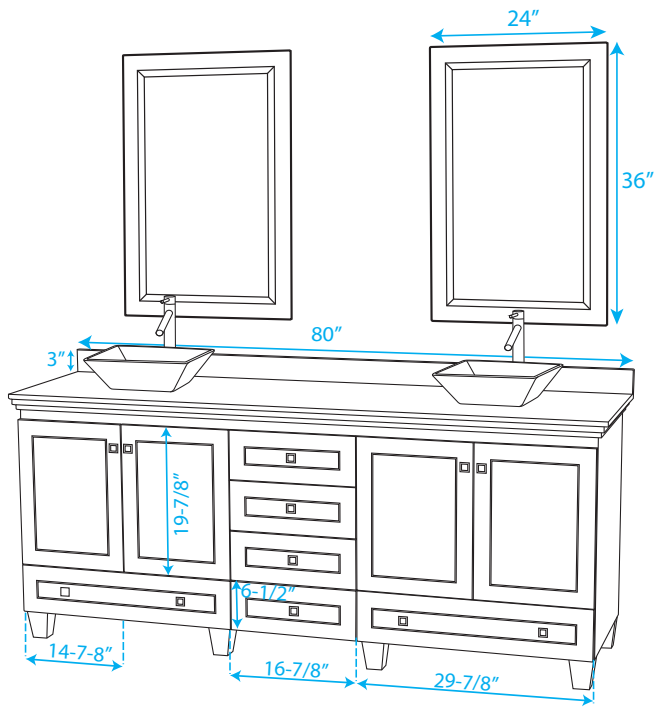

# WYNDHAM COLLECTION

\*Note: Due to high probability of breakage-the backsplash comes in two pieces-cut from same piece. All measurements are  $\pm 1/4$ "

WC-CG8000-80