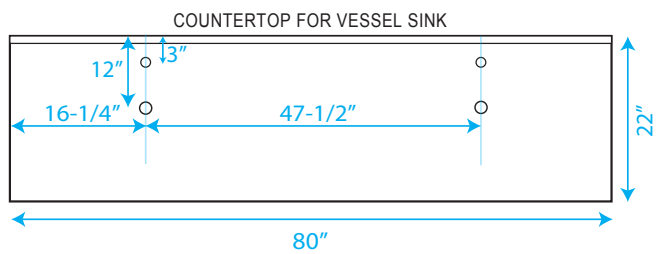

# WYNDHAM COLLECTION

\*Note: Due to high probability of breakage-the backsplash comes in two pieces-cut from same piece. All measurements are  $\pm 1/4$ "

WC-CG8000-80