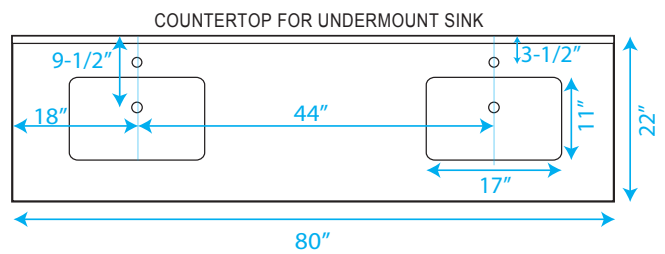

# WYNDHAM COLLECTION

\*Note: Due to high probability of breakage-the backsplash comes in two pieces-cut from same piece. All measurements are  $\pm 1/4$ "

WC-CG8000-80