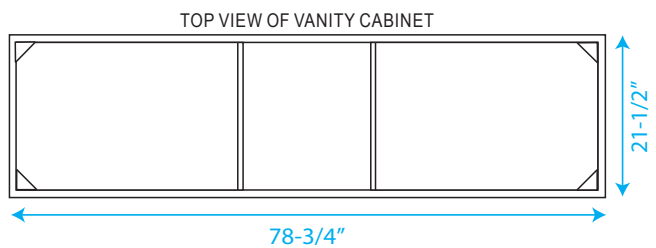

# WYNDHAM COLLECTION

\*Note: Due to high probability of breakage-the backsplash comes in two pieces-cut from same piece. All measurements are  $\pm 1/4$ "

WC-CG8000-80