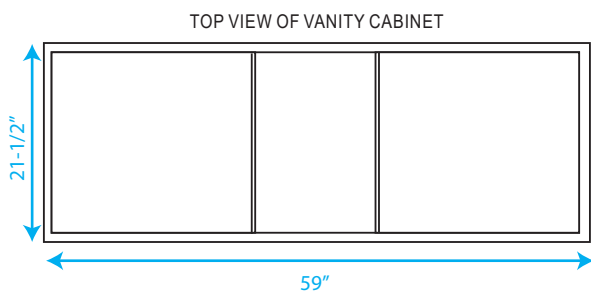

# WYNDHAM COLLECTION

\*Note: Due to high probability of breakage-the backsplash comes in two pieces-cut from same piece. All measurements are  $\pm 1/4"$

WC-CG8000-60

# WYNDHAM COLLECTION

Side splash is reversible.

Note: Due to high probability of breakage, the backsplash comes in two pieces, cut from the same piece. All measurements are  $\pm 1/4"$ .

WC-VCA-60-DBL-TOP