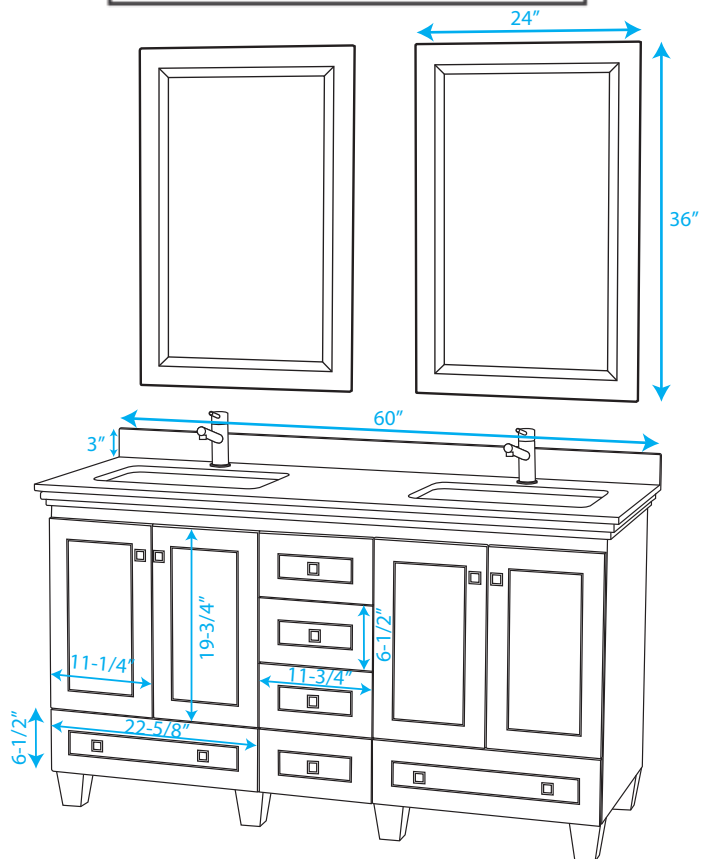

# WYNDHAM COLLECTION

\*Note: Due to high probability of breakage-the backsplash comes in two pieces-cut from same piece. All measurements are  $\pm 1/4"$

WC-CG8000-60

# WYNDHAM COLLECTION

Side splash is reversible.

Note: Due to high probability of breakage, the backsplash comes in two pieces, cut from the same piece. All measurements are  $\pm 1/4"$ .

WC-VCA-60-DBL-TOP