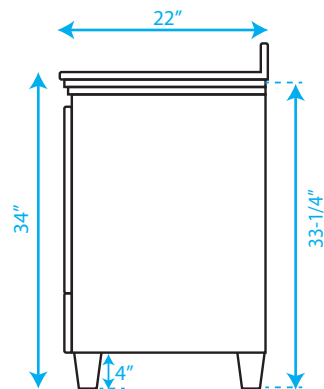

# WYNDHAM COLLECTION

\*Note: Due to high probability of breakage-the backsplash comes in two pieces-cut from same piece. All measurements are  $\pm 1/4"$

WC-CG8000-60

# WYNDHAM COLLECTION

Side splash is reversible.

Note: Due to high probability of breakage, the backsplash comes in two pieces, cut from the same piece. All measurements are  $\pm 1/4"$ .

WC-VCA-60-DBL-TOP