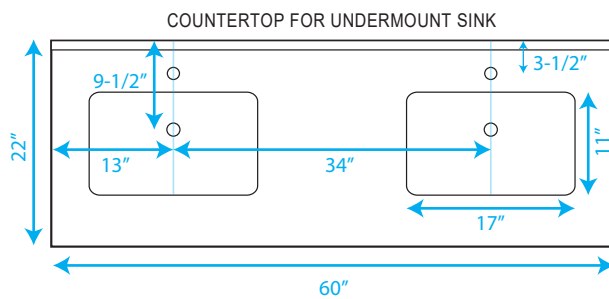

# WYNDHAM COLLECTION

\*Note: Due to high probability of breakage-the backsplash comes in two pieces-cut from same piece. All measurements are  $\pm 1/4"$

WC-CG8000-60

# WYNDHAM COLLECTION

Side splash is reversible.

Note: Due to high probability of breakage, the backsplash comes in two pieces, cut from the same piece. All measurements are  $\pm 1/4"$ .

WC-VCA-60-DBL-TOP