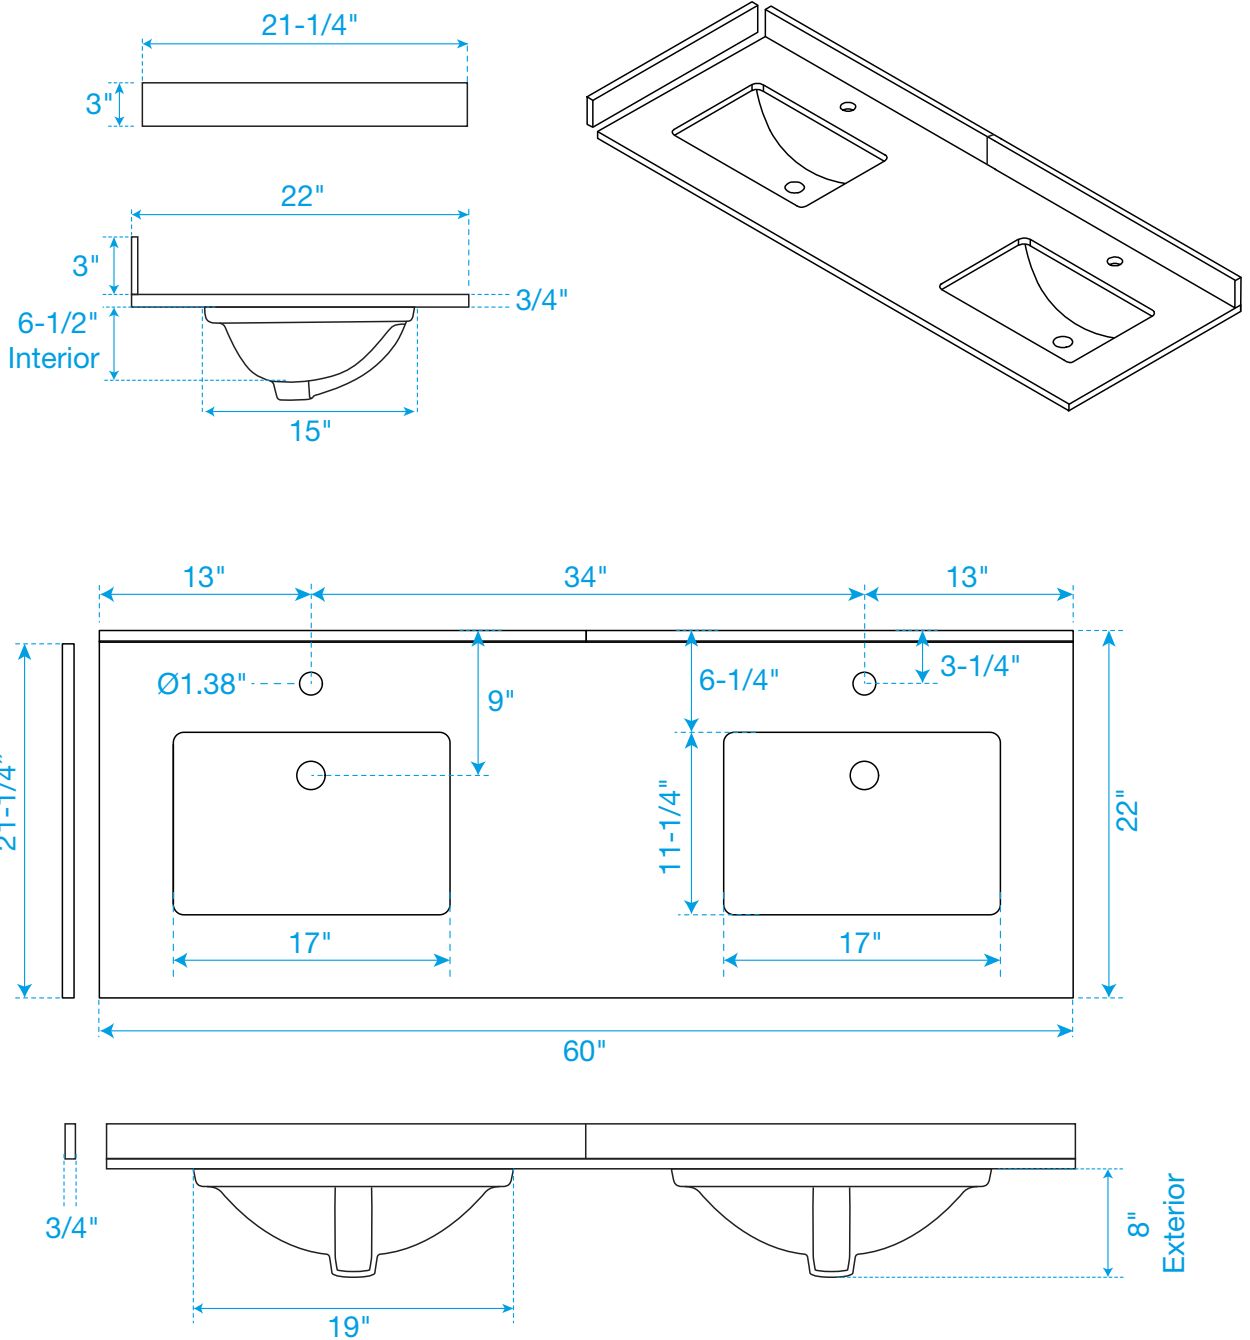

# WYNDHAM COLLECTION

\*Note: Due to high probability of breakage-the backsplash comes in two pieces-cut from same piece. All measurements are  $\pm 1/4"$

WC-CG8000-60

# WYNDHAM COLLECTION

Side splash is reversible.

Note: Due to high probability of breakage, the backsplash comes in two pieces, cut from the same piece. All measurements are  $\pm 1/4"$ .

WC-VCA-60-DBL-TOP