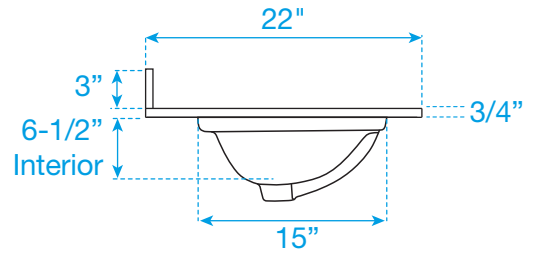

WYNDHAM COLLECTION

Note: All Measurements are $\pm 1/4"$

WC-CG8000-48

WYNDHAM COLLECTION

Side splash is reversible.
Note: All Measurements are $\pm 1/4"$.

WC-VCA-48-SGL-TOP