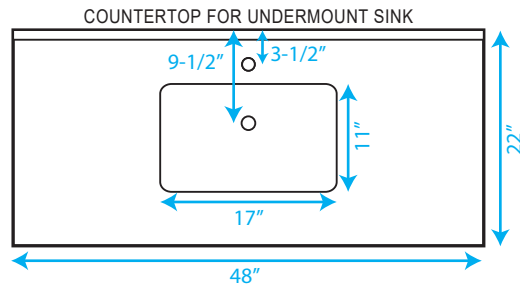

WYNDHAM COLLECTION

Note: All Measurements are $\pm 1/4"$

WC-CG8000-48

WYNDHAM COLLECTION

Side splash is reversible.
Note: All Measurements are $\pm 1/4"$.

WC-VCA-48-SGL-TOP