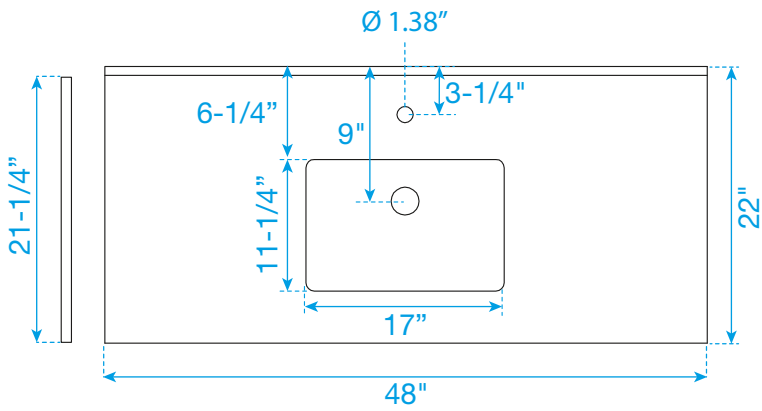

WYNDHAM COLLECTION

Note: All Measurements are $\pm 1/4"$

WC-CG8000-48

WYNDHAM COLLECTION

Side splash is reversible.
Note: All Measurements are $\pm 1/4"$.

WC-VCA-48-SGL-TOP