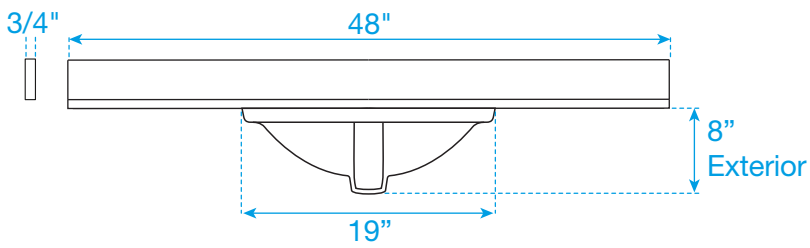

WYNDHAM COLLECTION

Note: All Measurements are $\pm 1/4"$

WC-CG8000-48

WYNDHAM COLLECTION

Side splash is reversible.
Note: All Measurements are $\pm 1/4"$.

WC-VCA-48-SGL-TOP