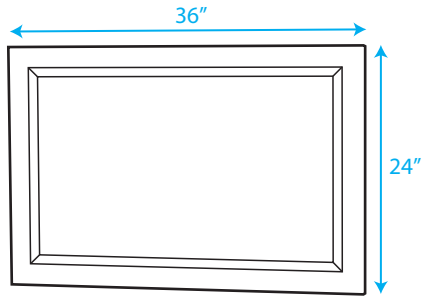

WYNDHAM COLLECTION

Note: All Measurements are $\pm 1/4"$

WC-CG8000-48

WYNDHAM COLLECTION

Side splash is reversible.
Note: All Measurements are $\pm 1/4"$.

WC-VCA-48-SGL-TOP