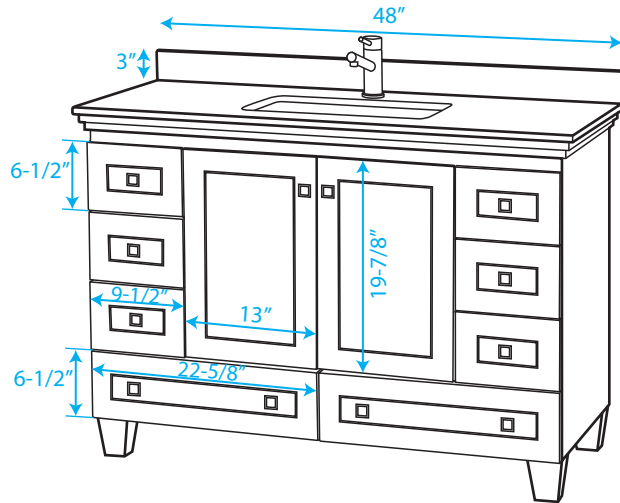

WYNDHAM COLLECTION

Note: All Measurements are $\pm 1/4"$

WC-CG8000-48

WYNDHAM COLLECTION

Side splash is reversible.
Note: All Measurements are $\pm 1/4"$.

WC-VCA-48-SGL-TOP