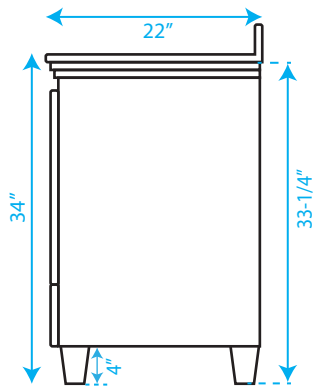

WYNDHAM COLLECTION

Note: All Measurements are $\pm 1/4"$

WC-CG8000-48

WYNDHAM COLLECTION

Side splash is reversible.
Note: All Measurements are $\pm 1/4"$.

WC-VCA-48-SGL-TOP