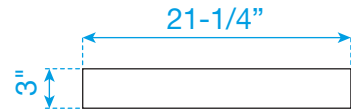

WYNDHAM COLLECTION

Note: All Measurements are $\pm 1/4"$

WC-CG8000-48

WYNDHAM COLLECTION

Side splash is reversible.
Note: All Measurements are $\pm 1/4"$.

WC-VCA-48-SGL-TOP