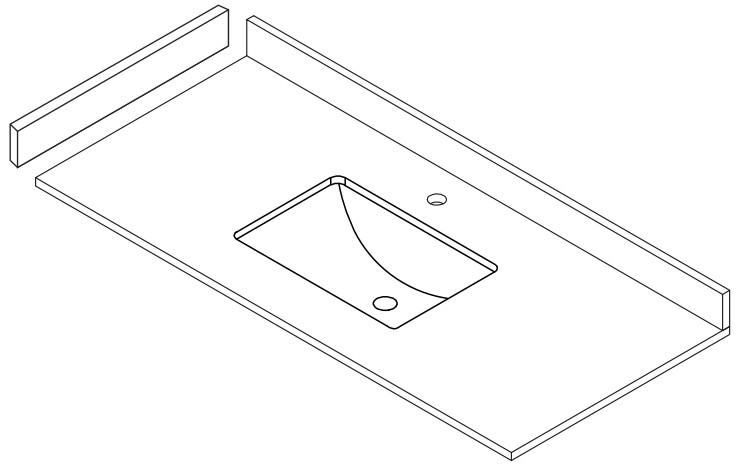

WYNDHAM COLLECTION

Note: All Measurements are $\pm 1/4"$

WC-CG8000-48

WYNDHAM COLLECTION

Side splash is reversible.
Note: All Measurements are $\pm 1/4"$.

WC-VCA-48-SGL-TOP