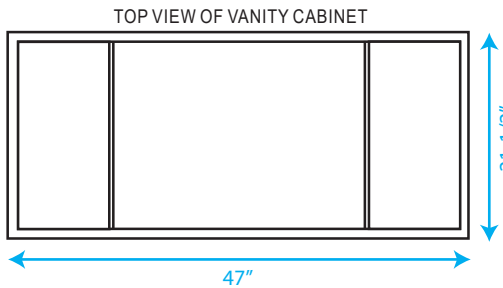

WYNDHAM COLLECTION

Note: All Measurements are $\pm 1/4"$

WC-CG8000-48

WYNDHAM COLLECTION

Side splash is reversible.
Note: All Measurements are $\pm 1/4"$.

WC-VCA-48-SGL-TOP