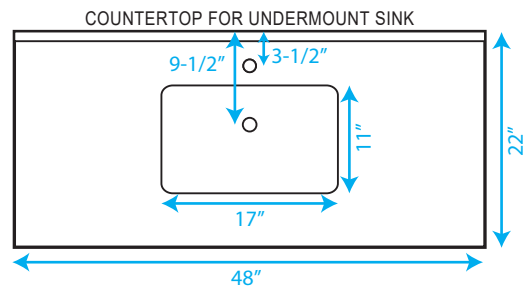

WYNDHAM COLLECTION

*Note: Due to high probability of breakage, the backsplash comes in two pieces, cut from the same piece. All measurements are $\pm 1/4$ ".

WC-CG8000-48