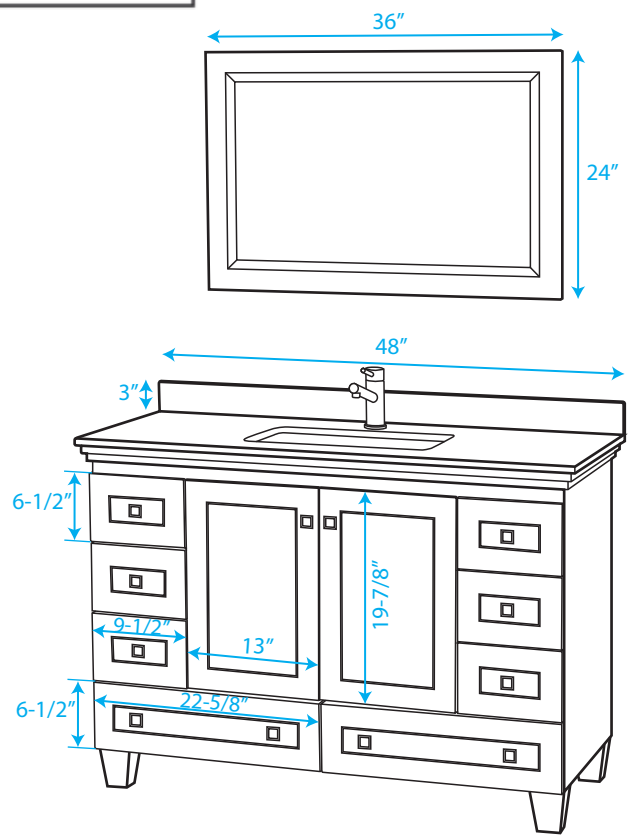

WYNDHAM COLLECTION

*Note: Due to high probability of breakage, the backsplash comes in two pieces, cut from the same piece. All measurements are $\pm 1/4$ ".

WC-CG8000-48