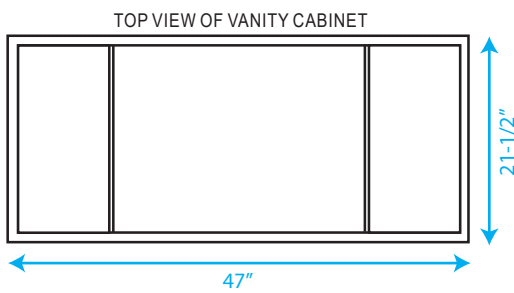

WYNDHAM COLLECTION

*Note: Due to high probability of breakage, the backsplash comes in two pieces, cut from the same piece. All measurements are $\pm 1/4$ ".

WC-CG8000-48