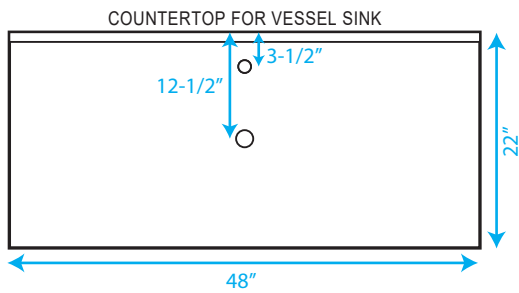

WYNDHAM COLLECTION

*Note: Due to high probability of breakage, the backsplash comes in two pieces, cut from the same piece. All measurements are $\pm 1/4$ ".

WC-CG8000-48