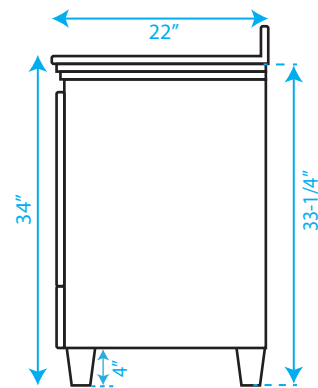

WYNDHAM COLLECTION

*Note: Due to high probability of breakage, the backsplash comes in two pieces, cut from the same piece. All measurements are $\pm 1/4$ ".

WC-CG8000-48