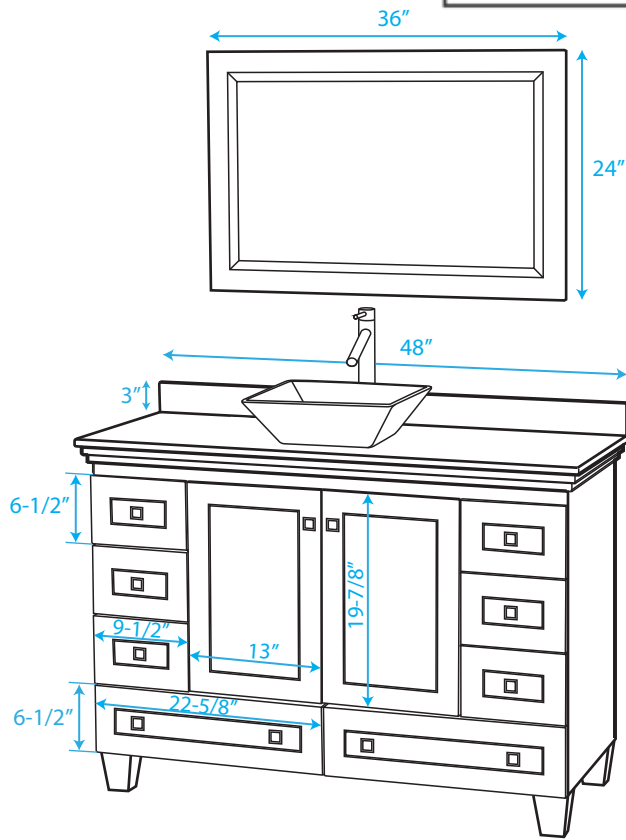

WYNDHAM COLLECTION

*Note: Due to high probability of breakage, the backsplash comes in two pieces, cut from the same piece. All measurements are $\pm 1/4$ ".

WC-CG8000-48