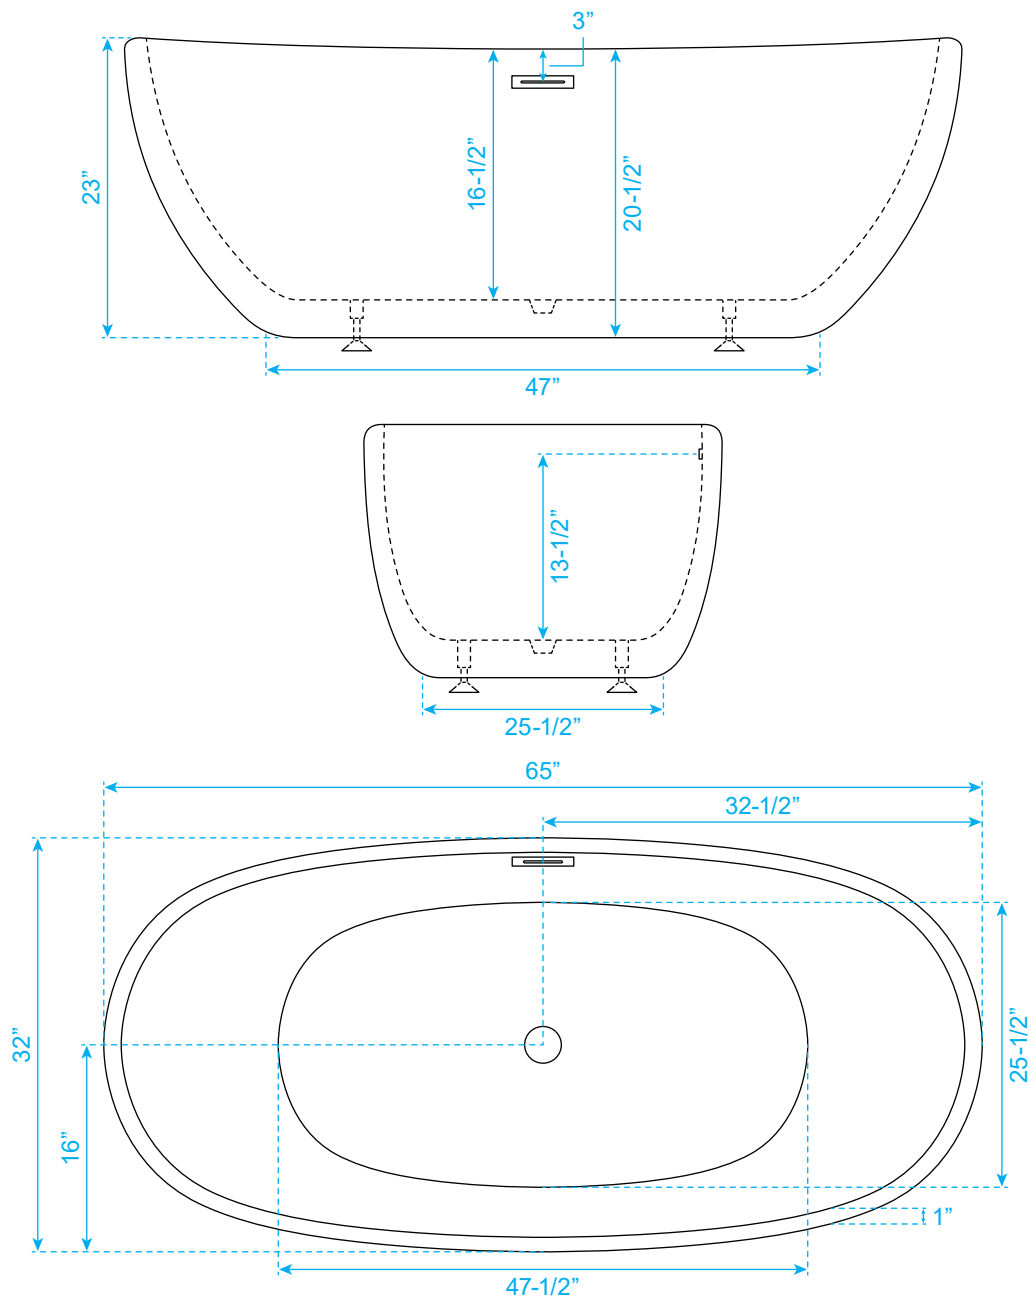

WYNDHAM COLLECTION

Exterior Size - 65"L x 32"W x 23"H
Interior Size - 63"L x 30"W x 16-1/2"H
Depth at Drain - 16-1/2"
Drain To Overflow - 13-1/2"
Maximum Fill - 75 Gallons
Backrest Slope Angle - 22 Degrees
Other Side Slope Angle - 22 Degrees
Note - All Measurements are $\pm 1/2$ "

WC-BTU1014-65