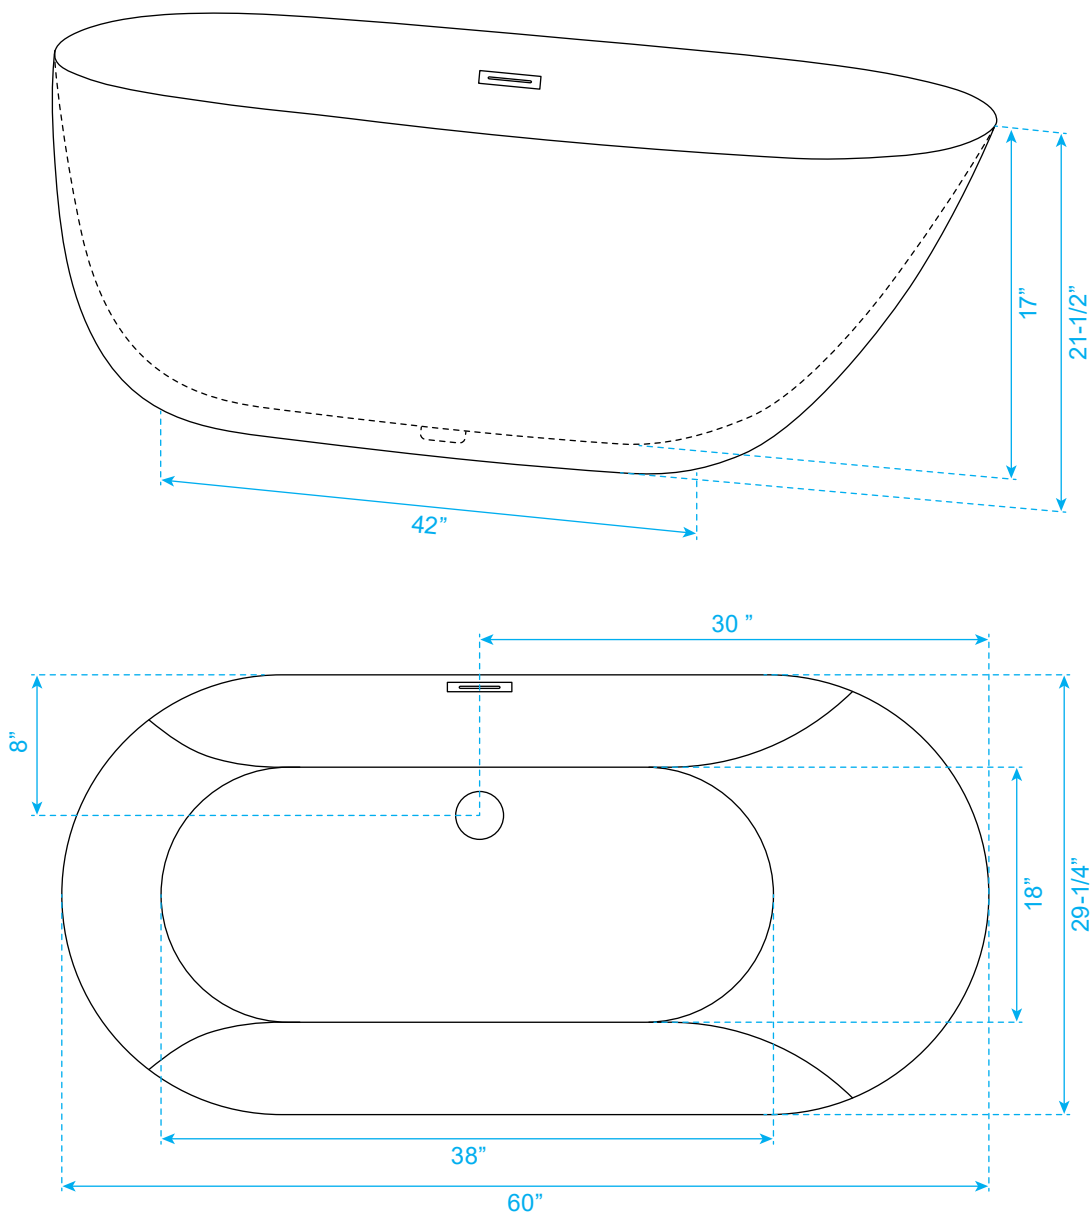

WYNDHAM COLLECTION

Exterior Size - 60"L x 29-1/4"W x 21-1/2"H
Interior Size - 56"L x 23"W x 17"H
Depth at Drain - 17-1/2"
Drain To Overflow - 11-1/4"
Maximum Fill - 39-1/2 Gallons
Backrest Slope Angle - 38 Degrees
Other Side Slope Angle - 28 Degrees
Note - All Measurements are $\pm 1/2$ "

WC-BTU1000-60