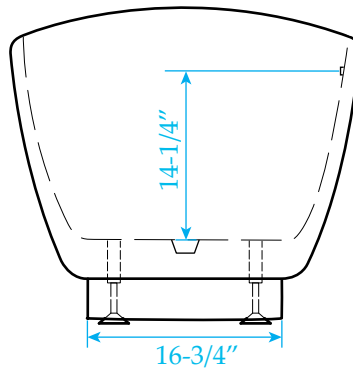

WYNDHAM COLLECTION

Exterior Size - 69"L x 29-1/2"W x 25-3/4"H
Interior Size - 41"L x 18"W x 16-3/4"H
Depth at Drain - 17"
Drain To Overflow - 14-1/4"
Maximum Fill - 78 Gallons
Note - All Measurements are $\pm 1/2$ "

Note: If you purchased a brushed nickel trim kit, you will receive 2 overflow trims, a flat one and a curved one. Use the shape appropriate for your tub.

WC-BT0857-69