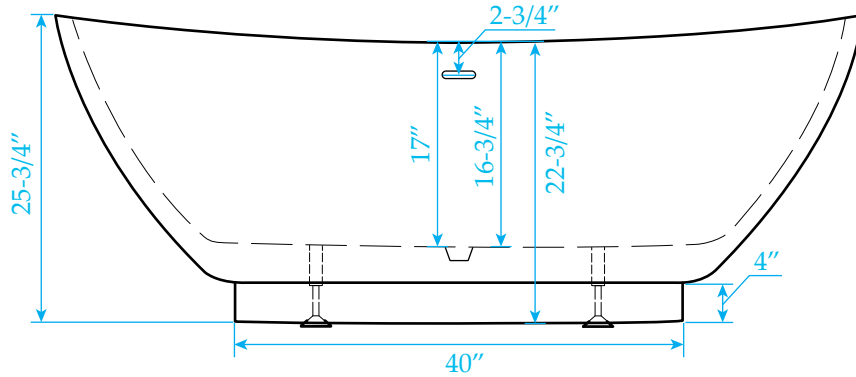

WYNDHAM COLLECTION

Exterior Size - 69"L x 29-1/2"W x 25-3/4"H
Interior Size - 41"L x 18"W x 16-3/4"H
Depth at Drain - 17"
Drain To Overflow - 14-1/4"
Maximum Fill - 78 Gallons
Note - All Measurements are $\pm 1/2$ "

Note: If you purchased a brushed nickel trim kit, you will receive 2 overflow trims, a flat one and a curved one. Use the shape appropriate for your tub.

WC-BT0857-69