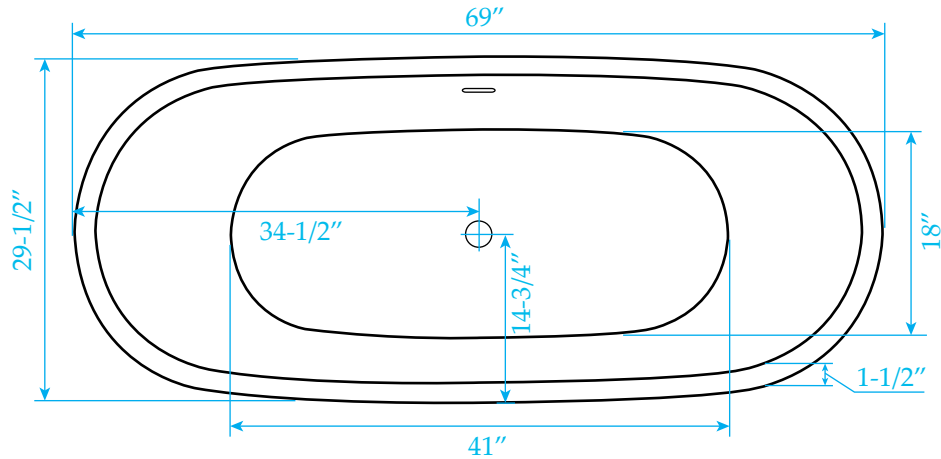

WYNDHAM COLLECTION

Exterior Size - 69"L x 29-1/2"W x 25-3/4"H
Interior Size - 41"L x 18"W x 16-3/4"H
Depth at Drain - 17"
Drain To Overflow - 14-1/4"
Maximum Fill - 78 Gallons
Note - All Measurements are $\pm 1/2$ "

Note: If you purchased a brushed nickel trim kit, you will receive 2 overflow trims, a flat one and a curved one. Use the shape appropriate for your tub.

WC-BT0857-69