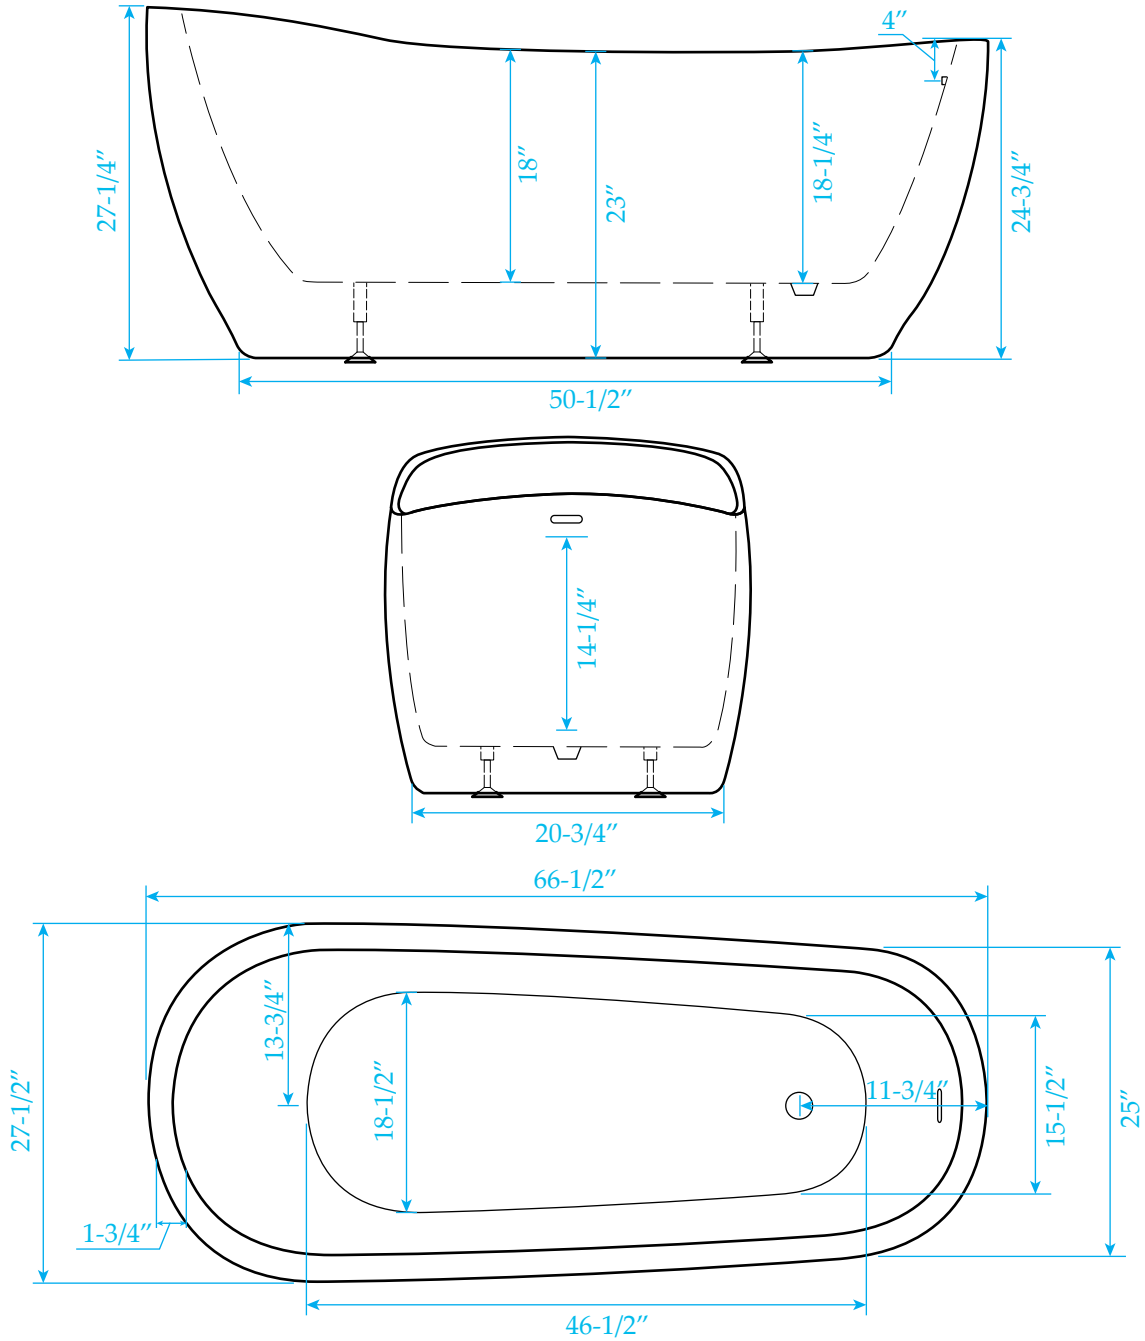

WYNDHAM COLLECTION

Exterior Size - 66-1/2"L x 27-1/2"W x 27-1/4"H
Interior Size - 46-1/2"L x 18-1/2"W x 18"H
Depth at Drain - 18-1/4"
Drain To Overflow - 14-1/4"
Maximum Fill - 78 Gallons
Note - All Measurements are $\pm 1/2$ "

Note: If you purchased a brushed nickel trim kit, you will receive 2 overflow trims, a flat one and a curved one. Use the shape appropriate for your tub.

WC-BT0856-66