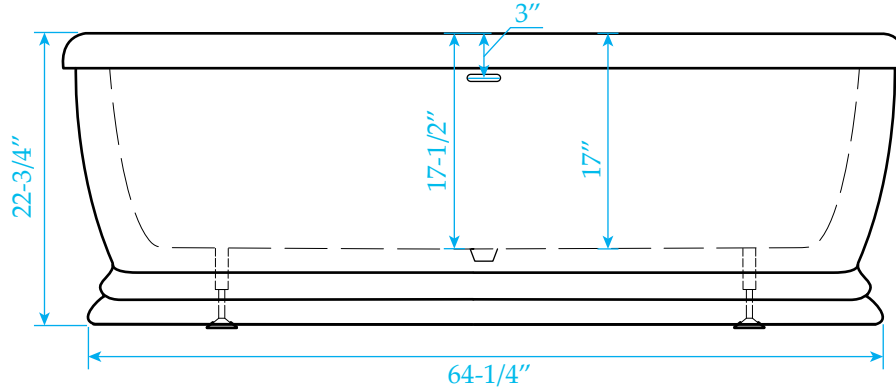

WYNDHAM COLLECTION

Exterior Size - 68-1/2"L x 31"W x 22-3/4"H
Interior Size - 51-1/2"L x 18-1/2"W x 17"H
Depth at Drain - 17-1/2"
Drain To Overflow - 14-1/2"
Maximum Fill - 86 Gallons
Note - All Measurements are $\pm 1/2$ "

Note: If you purchased a brushed nickel trim kit, you will receive 2 overflow trims, a flat one and a curved one. Use the shape appropriate for your tub.

WC-BT0853-68