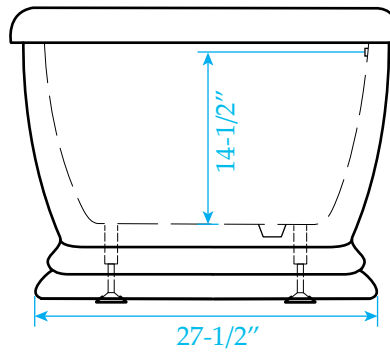

WYNDHAM COLLECTION

Exterior Size - 68-1/2"L x 31"W x 22-3/4"H
Interior Size - 51-1/2"L x 18-1/2"W x 17"H
Depth at Drain - 17-1/2"
Drain To Overflow - 14-1/2"
Maximum Fill - 86 Gallons
Note - All Measurements are $\pm 1/2$ "

Note: If you purchased a brushed nickel trim kit, you will receive 2 overflow trims, a flat one and a curved one. Use the shape appropriate for your tub.

WC-BT0853-68