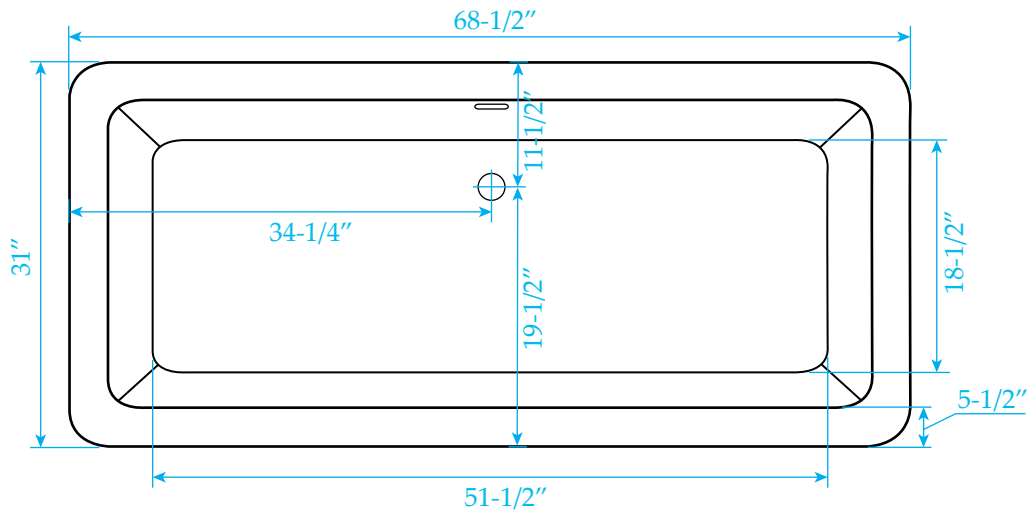

WYNDHAM COLLECTION

Exterior Size - 68-1/2"L x 31"W x 22-3/4"H
Interior Size - 51-1/2"L x 18-1/2"W x 17"H
Depth at Drain - 17-1/2"
Drain To Overflow - 14-1/2"
Maximum Fill - 86 Gallons
Note - All Measurements are $\pm 1/2$ "

Note: If you purchased a brushed nickel trim kit, you will receive 2 overflow trims, a flat one and a curved one. Use the shape appropriate for your tub.

WC-BT0853-68