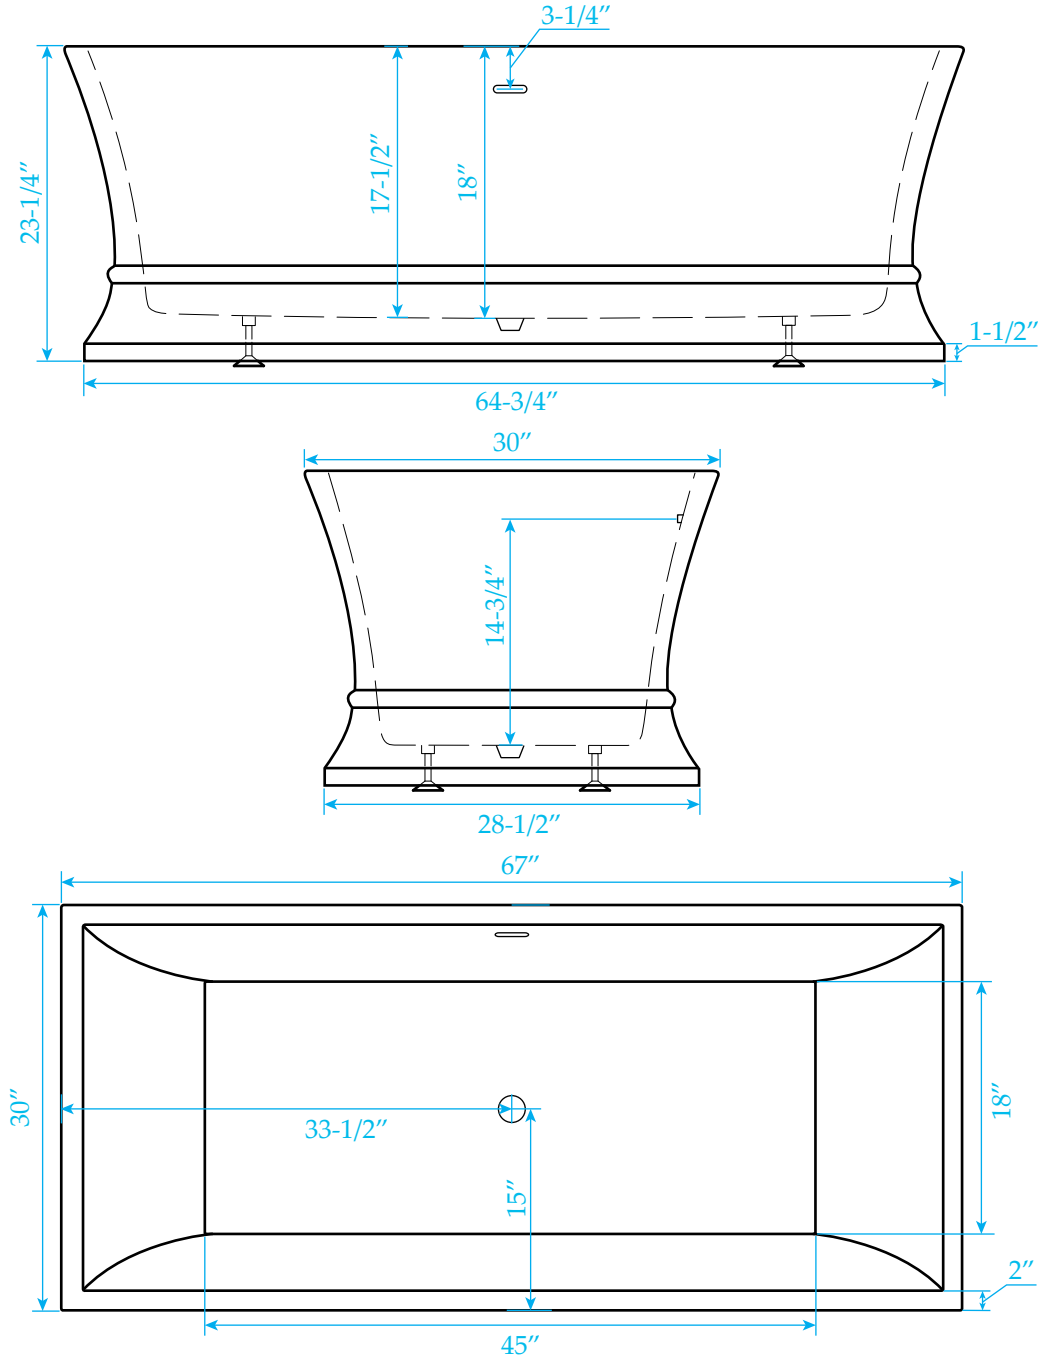

WYNDHAM COLLECTION

Exterior Size - 67"L x 30"W x 23-1/4"H
Interior Size - 45"L x 18"W x 17-1/2"H
Depth at Drain - 18"
Drain To Overflow - 14-3/4"
Maximum Fill - 79 Gallons
Note - All Measurements are $\pm 1/2$ "

Note: If you purchased a brushed nickel trim kit, you will receive 2 overflow trims, a flat one and a curved one. Use the shape appropriate for your tub.

WC-BT0851-67