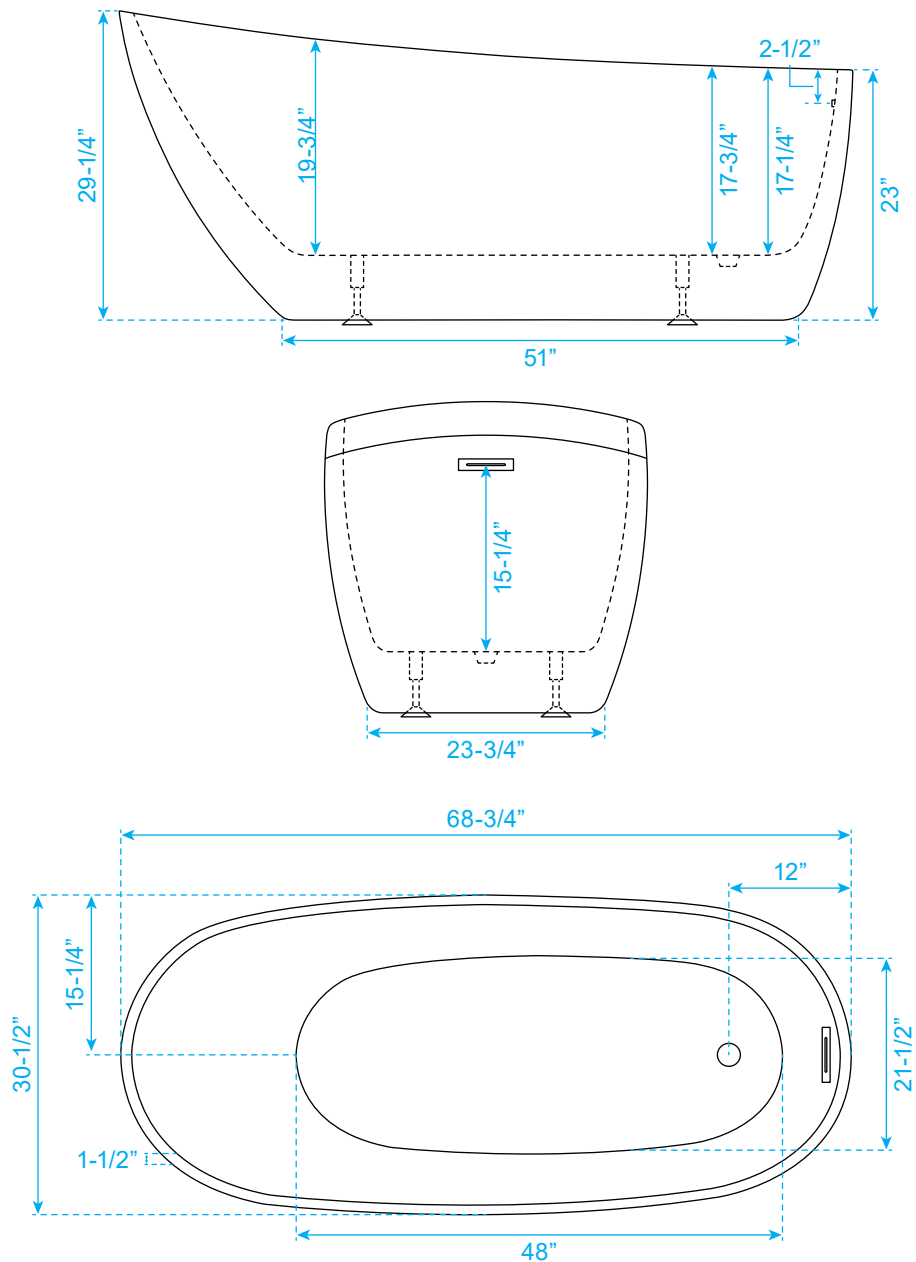

# WYNDHAM COLLECTION

Exterior Size - 68-3/4"L x 30-1/2"W x 29-1/4"H  
Interior Size - 48"L x 21-1/2"W x 17-1/4"H  
Depth at Drain - 17-3/4"  
Drain To Overflow - 15-1/4"  
Maximum Fill - 78 Gallons  
Backrest Slope Angle - 34 Degrees  
Other Side Slope Angle - 14 Degrees  
Note - All Measurements are  $\pm 1/2$ "

WC-BTM859-68