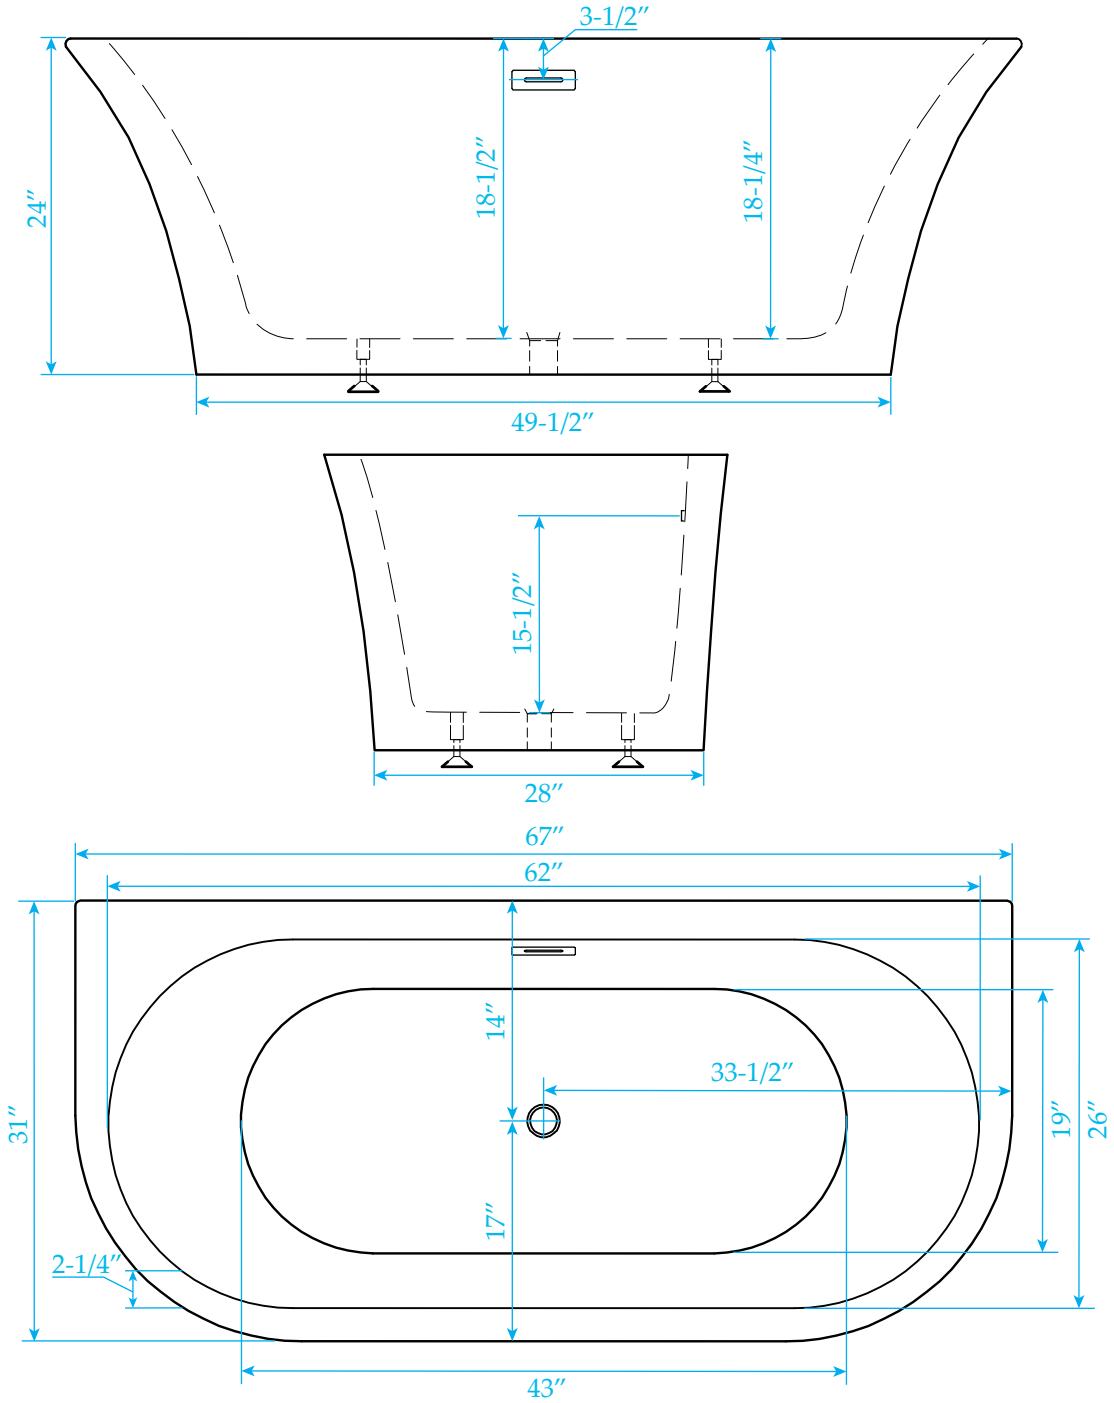

WYNDHAM COLLECTION

Exterior Size - 67"L x 31"W x 24 "H
Interior Size - 62"L x 26"W x 18-1/2"H
Depth at Drain - 18-1/2"
Drain To Overflow - 15-1/2"
Maximum Fill - 63 Gallons
Note - All Measurements are $\pm 1/2$ "

WC-BTM1535-67