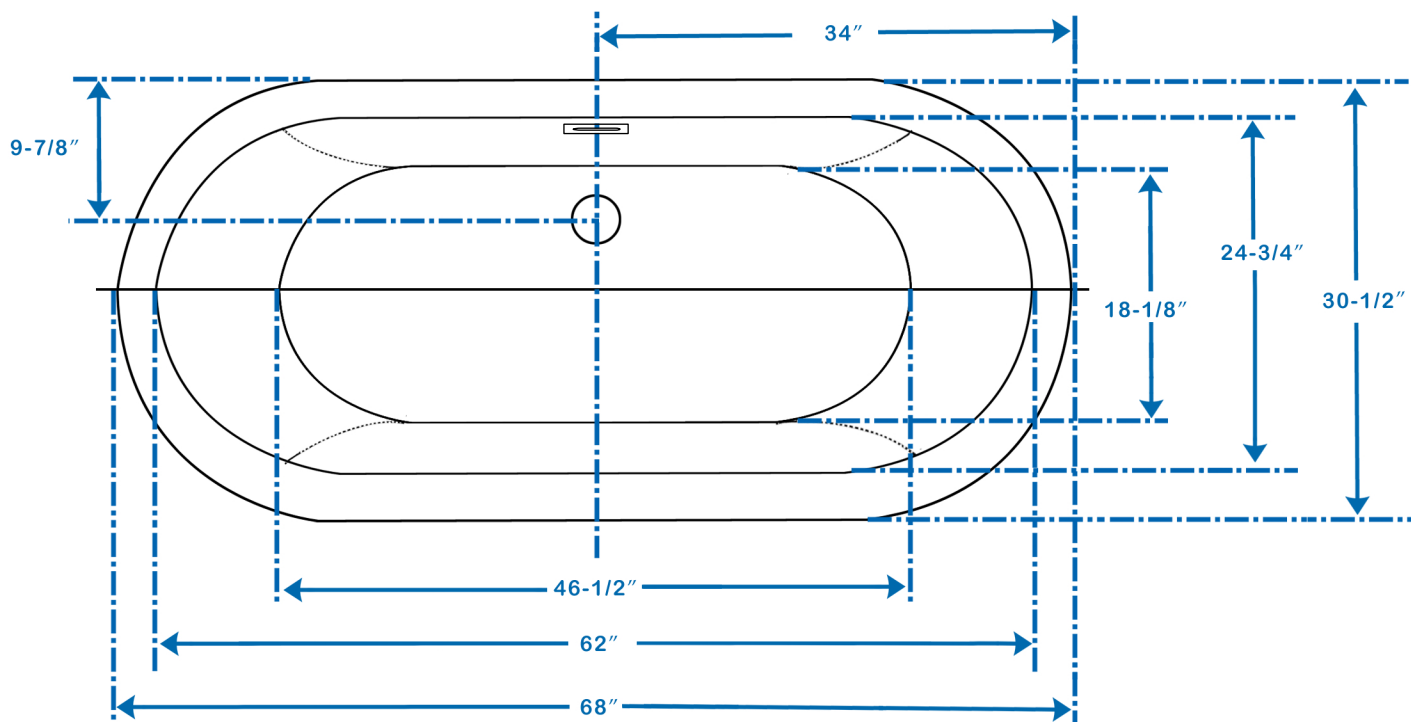

# WYNDHAM COLLECTION

Exterior Size - 68"L x 30-1/2"W x 22-3/4"H  
Interior Size - 62"L x 24-3/4"W x 17"H at top  
Depth at Drain - 17-1/2"  
Drain to Overflow - 12-1/2"  
Maximum Fill - 59 Gallons  
Note - All measurements are  $\pm 1/2"$

WC-BTM1002-68