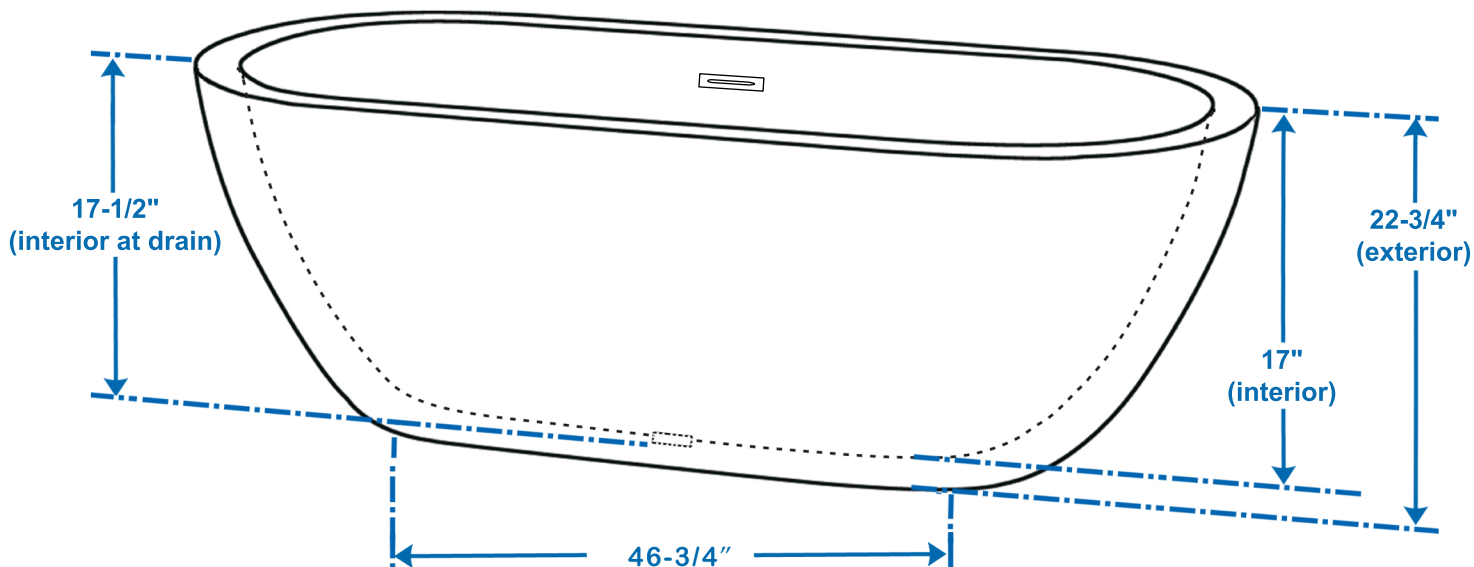

# WYNDHAM COLLECTION

Exterior Size - 68"L x 30-1/2"W x 22-3/4"H  
Interior Size - 62"L x 24-3/4"W x 17"H at top  
Depth at Drain - 17-1/2"  
Drain to Overflow - 12-1/2"  
Maximum Fill - 59 Gallons  
Note - All measurements are  $\pm 1/2"$

WC-BTM1002-68