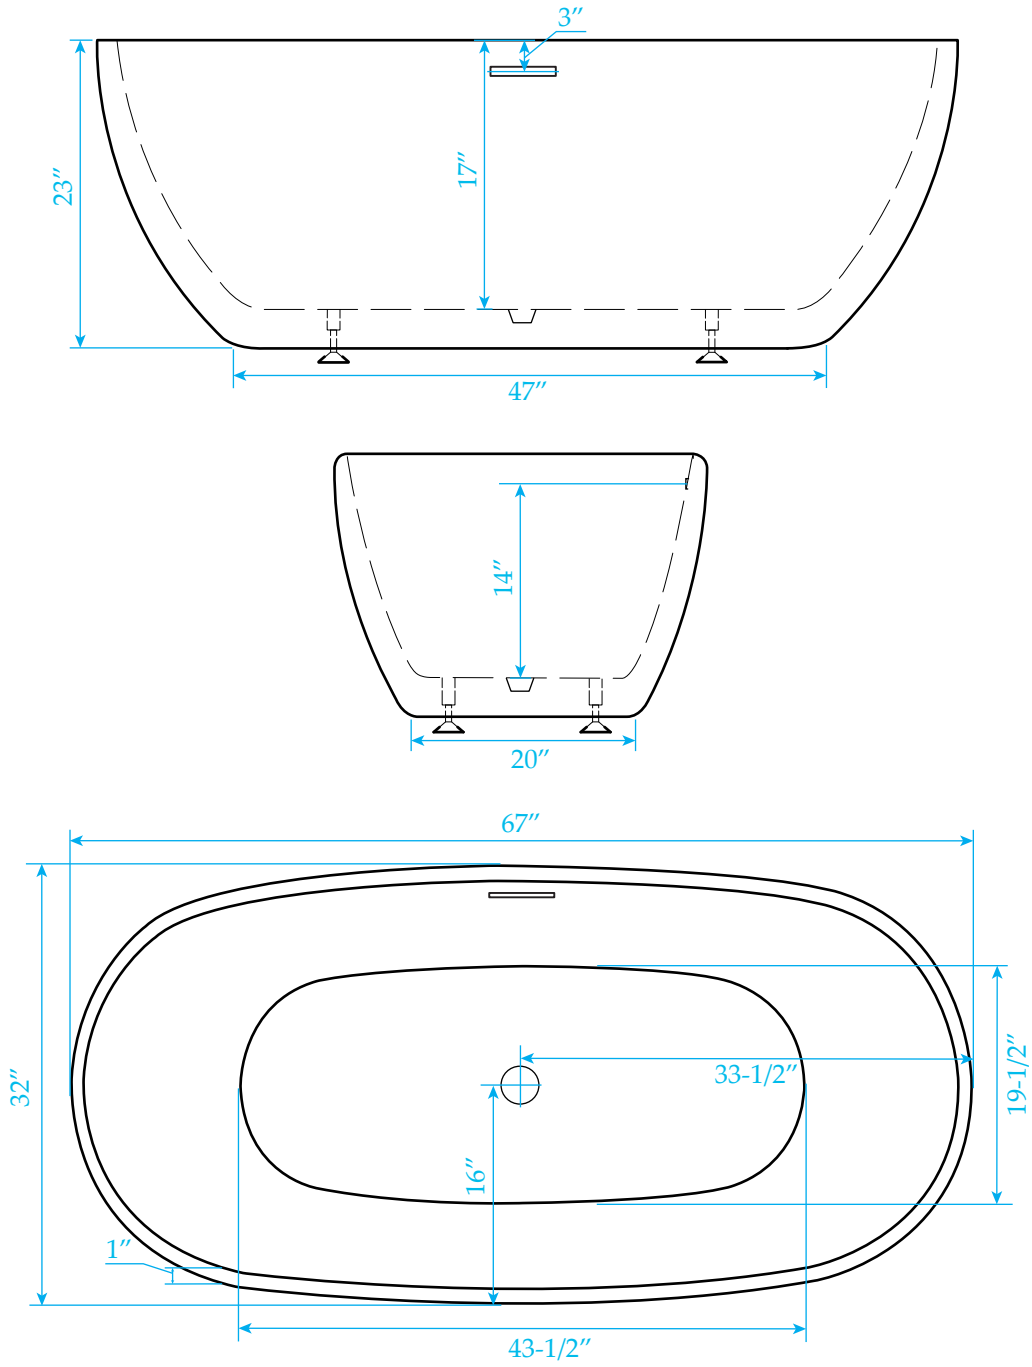

WYNDHAM COLLECTION

Exterior Size - 67"L x 32"W x 23"H
Interior Size - 65"L x 30"W x 17"H
Depth at Drain - 17"
Drain To Overflow - 14"
Maximum Fill - 84-1/2 Gallons
Note - All Measurements are $\pm 1/2$ "

WC-BTK1561-67