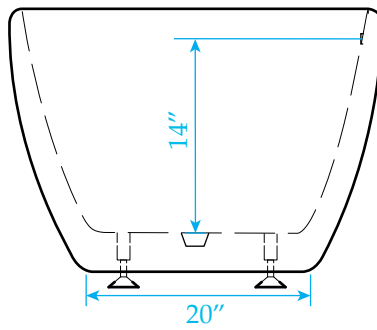

# WYNDHAM COLLECTION

Exterior Size - 63"L x 32"W x 23 "H  
Interior Size - 61"L x 30"W x 17"H  
Depth at Drain - 17"  
Drain To Overflow - 14"  
Maximum Fill - 74 Gallons  
Note - All Measurements are  $\pm 1/2$ "