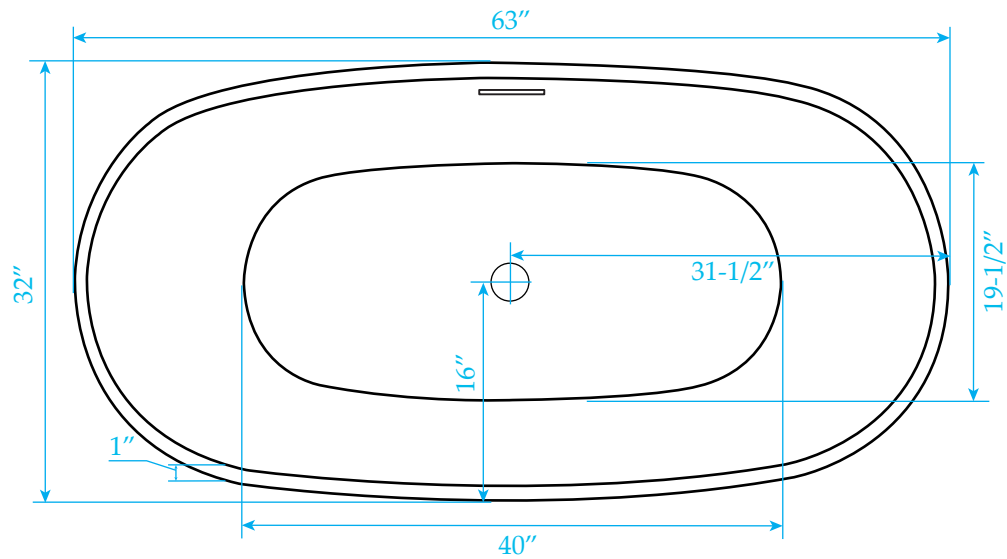

# WYNDHAM COLLECTION

Exterior Size - 63"L x 32"W x 23 "H  
Interior Size - 61"L x 30"W x 17"H  
Depth at Drain - 17"  
Drain To Overflow - 14"  
Maximum Fill - 74 Gallons  
Note - All Measurements are  $\pm 1/2$ "

WC-BTK1561-63