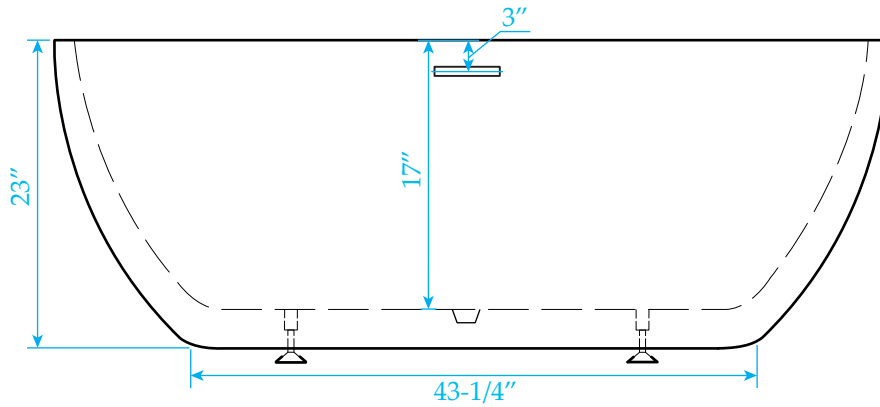

# WYNDHAM COLLECTION

Exterior Size - 63"L x 32"W x 23 "H  
Interior Size - 61"L x 30"W x 17"H  
Depth at Drain - 17"  
Drain To Overflow - 14"  
Maximum Fill - 74 Gallons  
Note - All Measurements are  $\pm 1/2$ "

WC-BTK1561-63