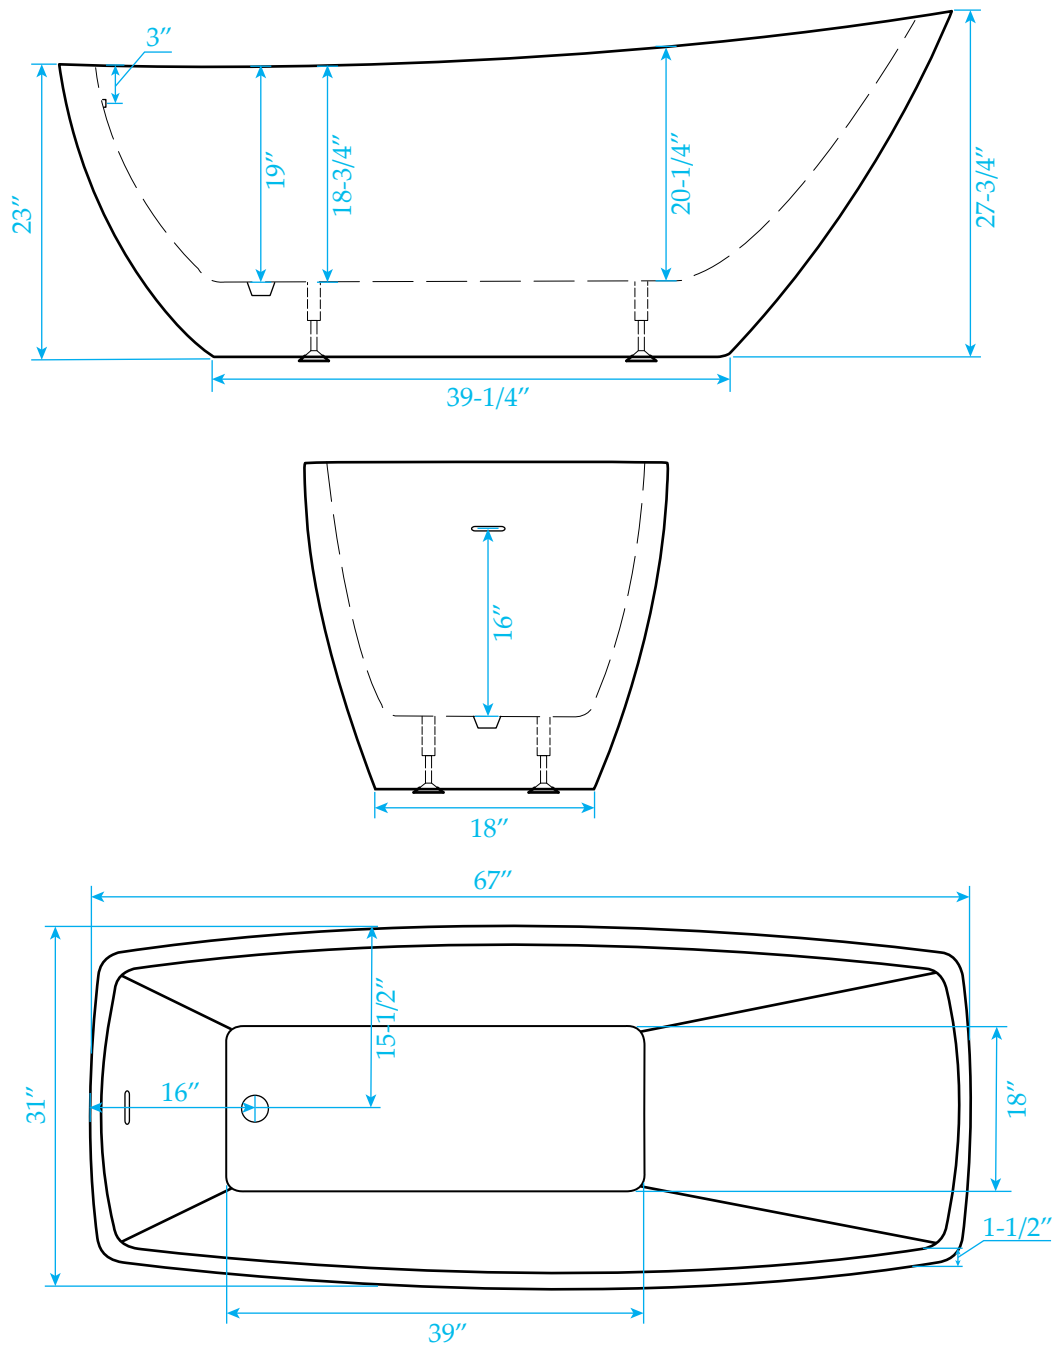

WYNDHAM COLLECTION

Exterior Size - 67"L x 31"W x 27-3/4"H
Interior Size - 39"L x 18"W x 18-3/4"H
Depth at Drain - 19"
Drain To Overflow - 16"
Maximum Fill - 69 Gallons
Note - All Measurements are $\pm 1/2$ "

WC-BTK1533-67