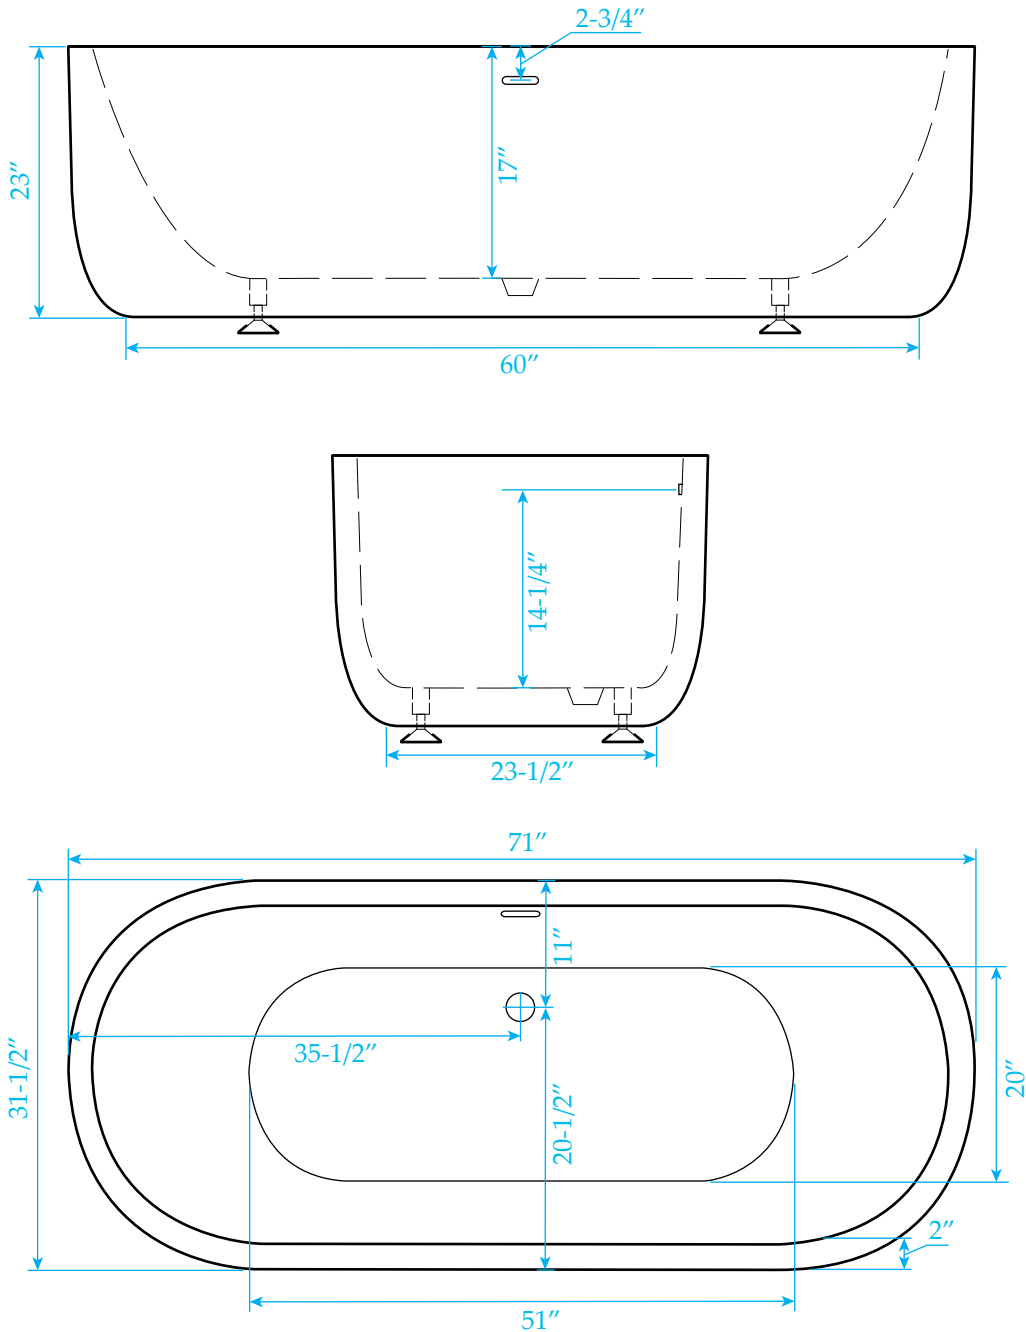

WYNDHAM COLLECTION

Exterior Size - 71"L x 31-1/2"W x 23"H
Interior Size - 67"L x 27-1/2"W x 17"H
Depth at Drain - 17"
Drain To Overflow - 14-1/4"
Maximum Fill - 79 Gallons
Note - All Measurements are $\pm 1/2"$

WC-BT1013-71