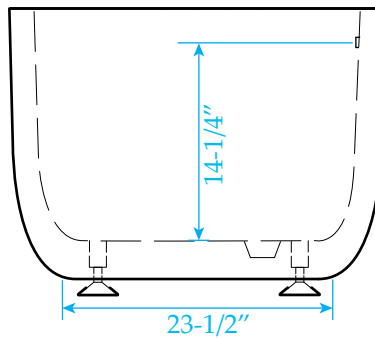

WYNDHAM COLLECTION

Exterior Size - 67"L x 31-1/2"W x 23"H
Interior Size - 63"L x 27-1/2"W x 17"H
Depth at Drain - 17"
Drain To Overflow - 14-1/4"
Maximum Fill - 77 Gallons
Note - All Measurements are $\pm 1/2$ "