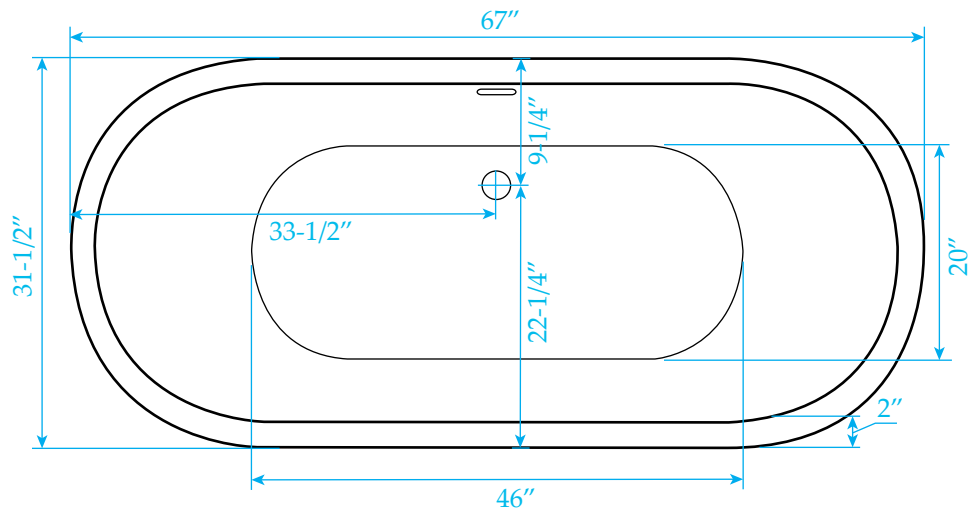

WYNDHAM COLLECTION

Exterior Size - 67"L x 31-1/2"W x 23"H
Interior Size - 63"L x 27-1/2"W x 17"H
Depth at Drain - 17"
Drain To Overflow - 14-1/4"
Maximum Fill - 77 Gallons
Note - All Measurements are $\pm 1/2$ "

WC-BT1013-67