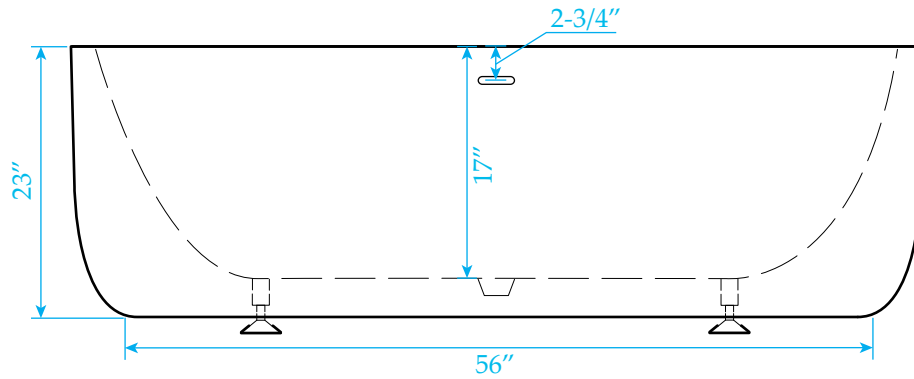

WYNDHAM COLLECTION

Exterior Size - 67"L x 31-1/2"W x 23"H
Interior Size - 63"L x 27-1/2"W x 17"H
Depth at Drain - 17"
Drain To Overflow - 14-1/4"
Maximum Fill - 77 Gallons
Note - All Measurements are $\pm 1/2$ "

WC-BT1013-67