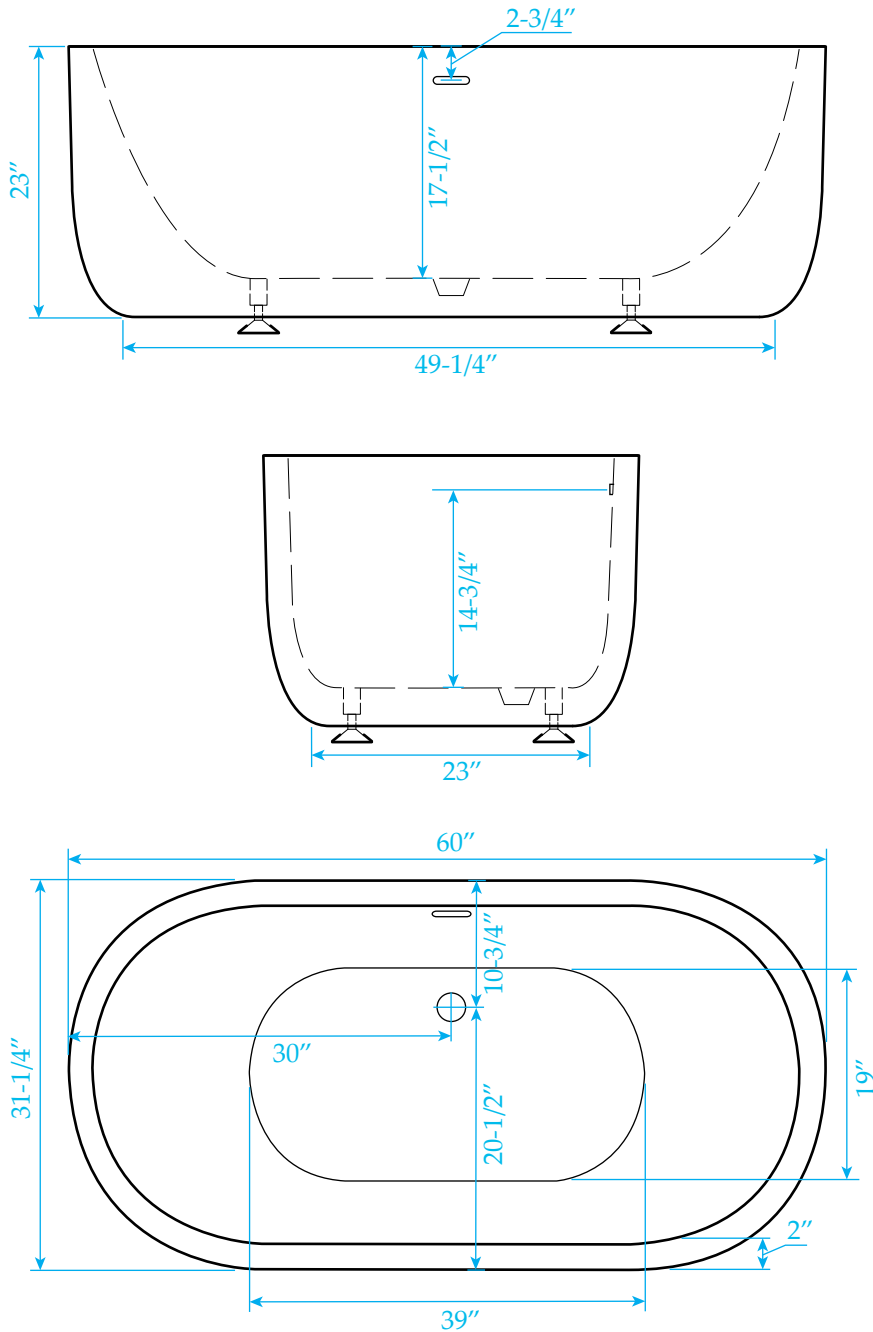

WYNDHAM COLLECTION

Exterior Size - 60"L x 31-1/4"W x 23"H
Interior Size - 56"L x 27-1/4"W x 17-1/2"H
Depth at Drain - 17-1/2"
Drain To Overflow - 14-3/4"
Maximum Fill - 65 Gallons
Note - All Measurements are $\pm 1/2$ "

WC-BT1013-60