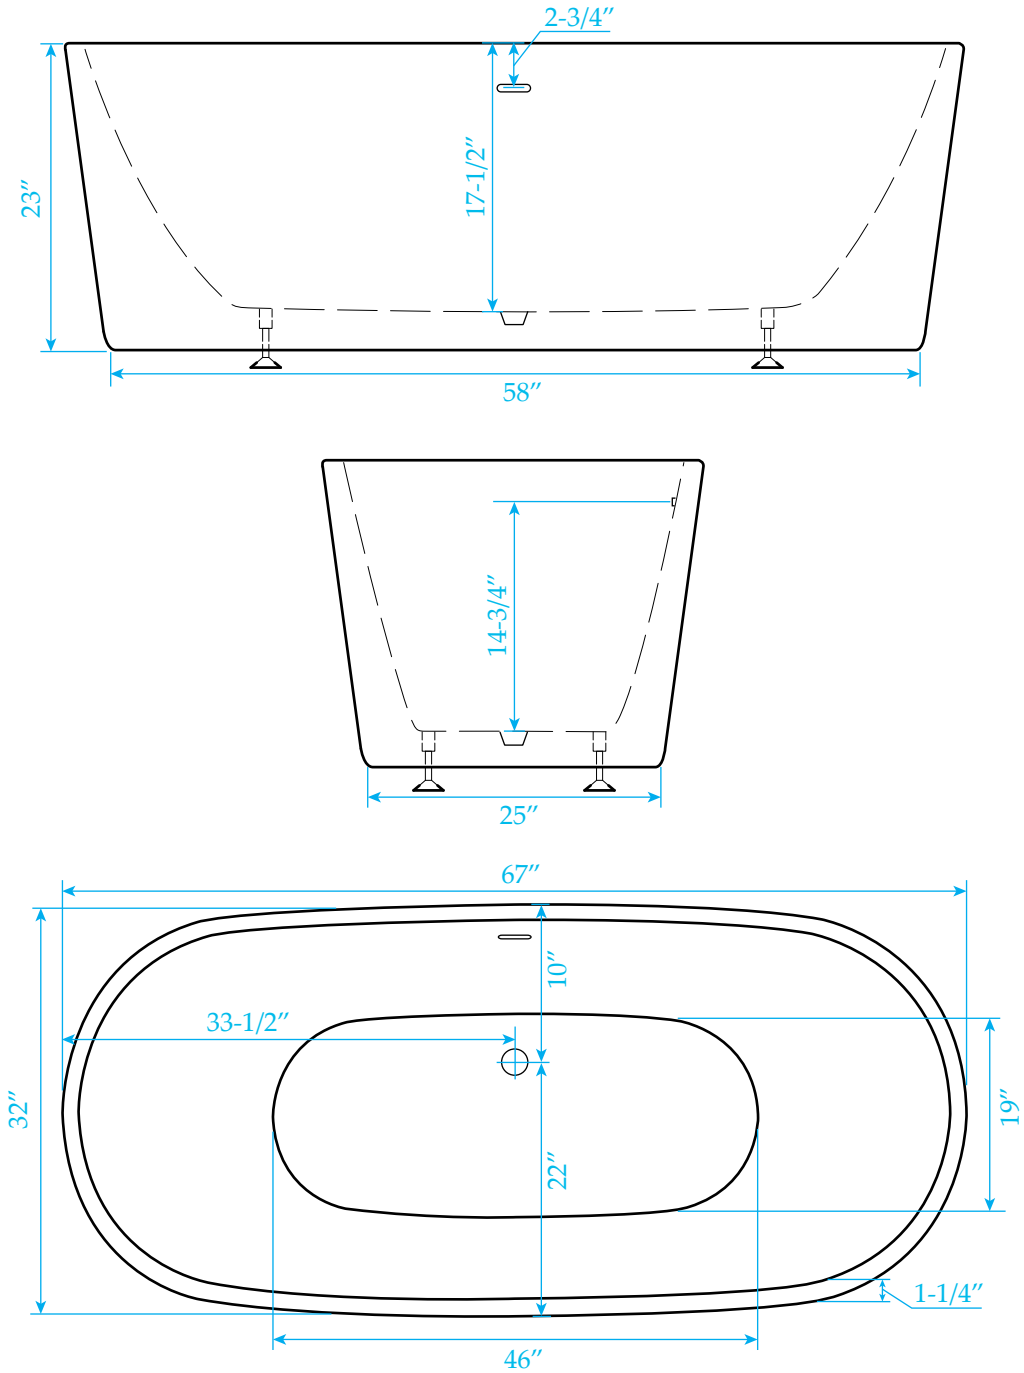

# WYNDHAM COLLECTION

Exterior Size - 67"L x 32"W x 23"H  
Interior Size - 64-1/2"L x 29-1/2"W x 17-1/2"H  
Depth at Drain - 17-1/2"  
Drain To Overflow - 14-3/4"  
Maximum Fill - 74 Gallons  
Note - All Measurements are  $\pm 1/2$ "

WC-BT1012-67