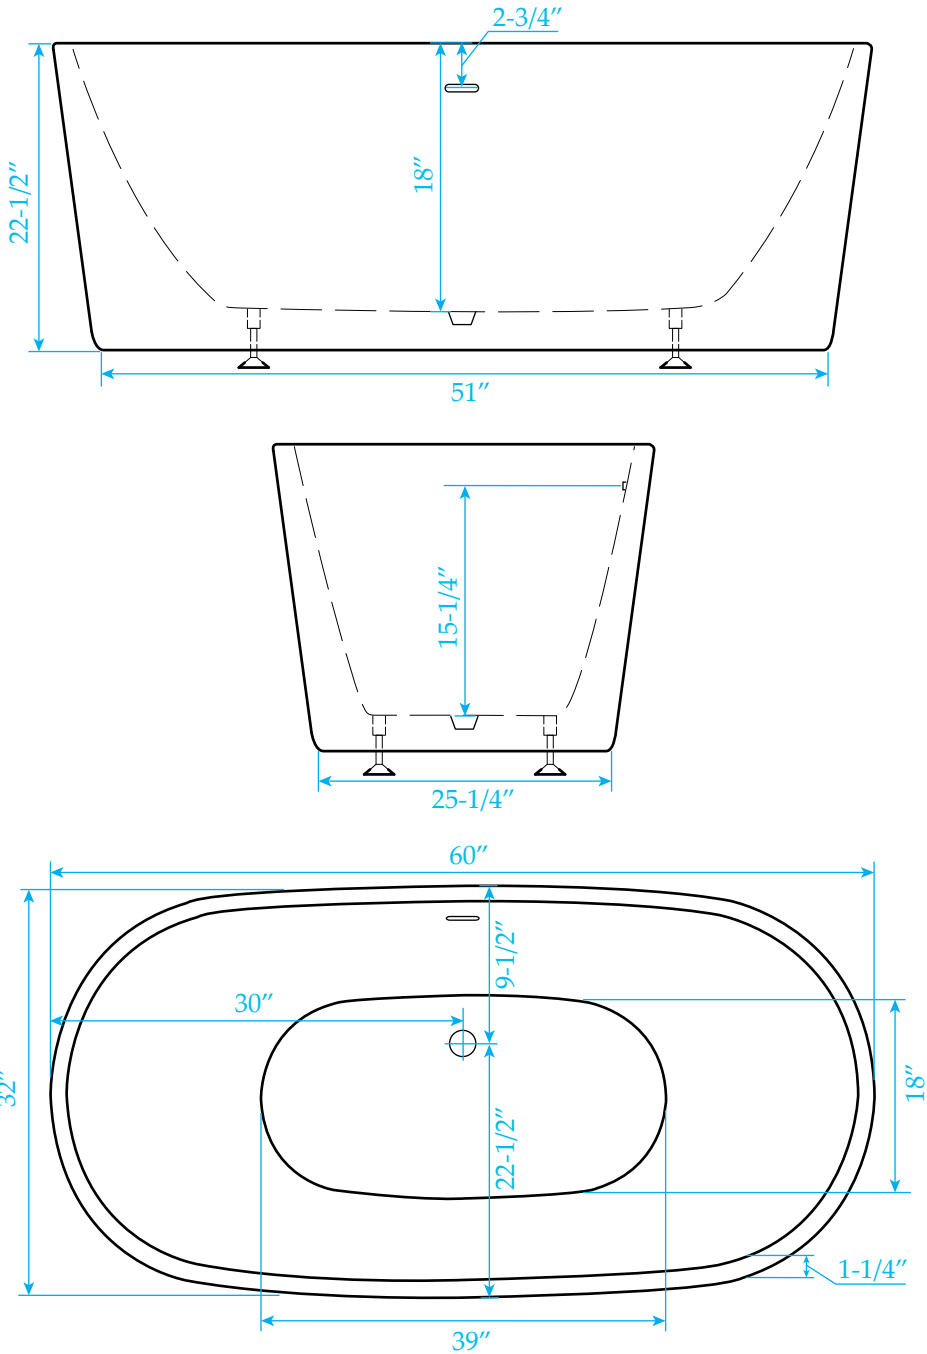

WYNDHAM COLLECTION

Exterior Size - 60"L x 32"W x 22-1/2"H
Interior Size - 57-1/2"L x 29-1/2"W x 18"H
Depth at Drain - 18"
Drain To Overflow - 15-1/4"
Maximum Fill - 66 Gallons
Note - All Measurements are $\pm 1/2$ "

WC-BT1012-60