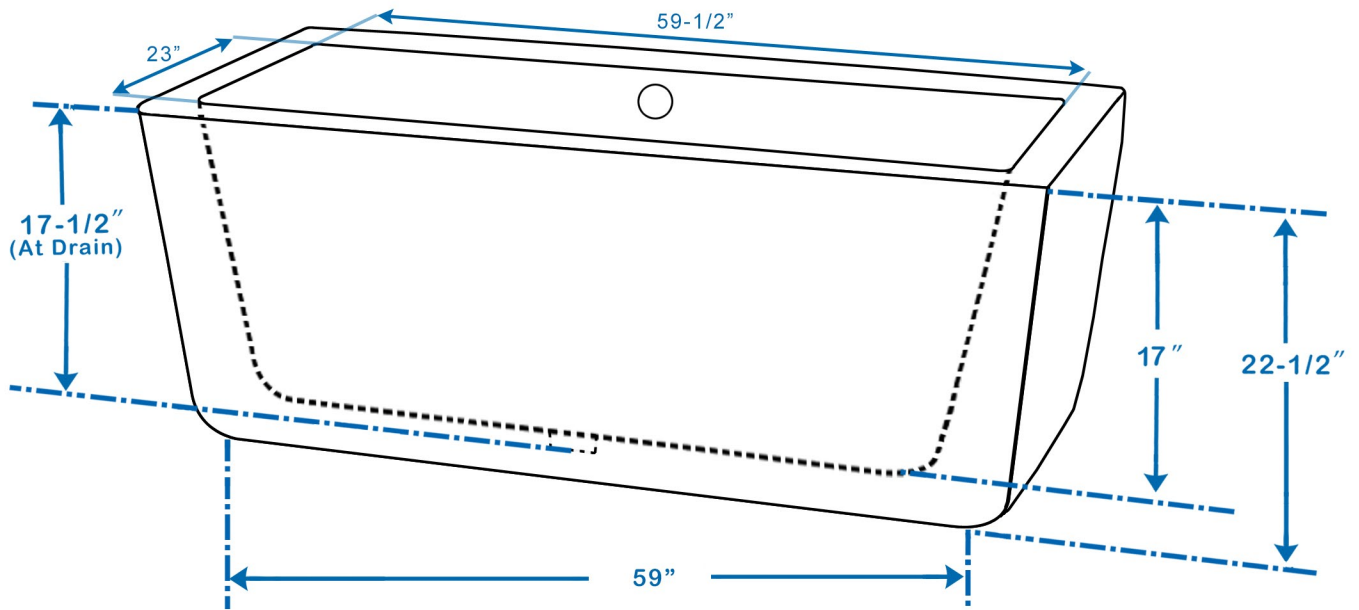

WYNDHAM COLLECTION

Exterior Size - 66-1/2"L x 29-3/8"W x 22-1/2"H
Interior Size - 59-1/2"L x 23"W x 17"H at top
Depth at Drain - 17-1/2"
Drain to Overflow - 12-1/2"
Maximum Fill - 55 Gallons
Note - All measurements are $\pm 1/2$ "

WC-BT1005-67