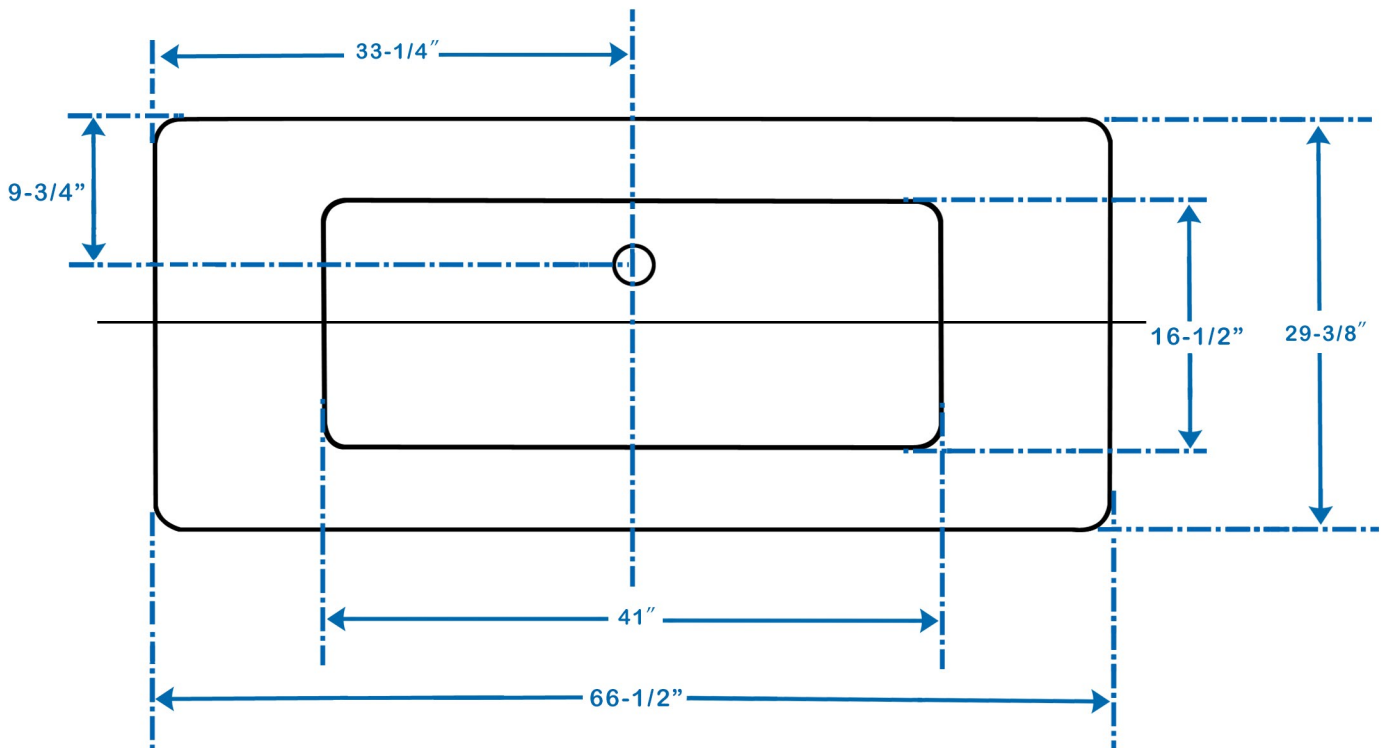

WYNDHAM COLLECTION

Exterior Size - 66-1/2"L x 29-3/8"W x 22-1/2"H
Interior Size - 59-1/2"L x 23"W x 17"H at top
Depth at Drain - 17-1/2"
Drain to Overflow - 12-1/2"
Maximum Fill - 55 Gallons
Note - All measurements are $\pm 1/2$ "

WC-BT1005-67