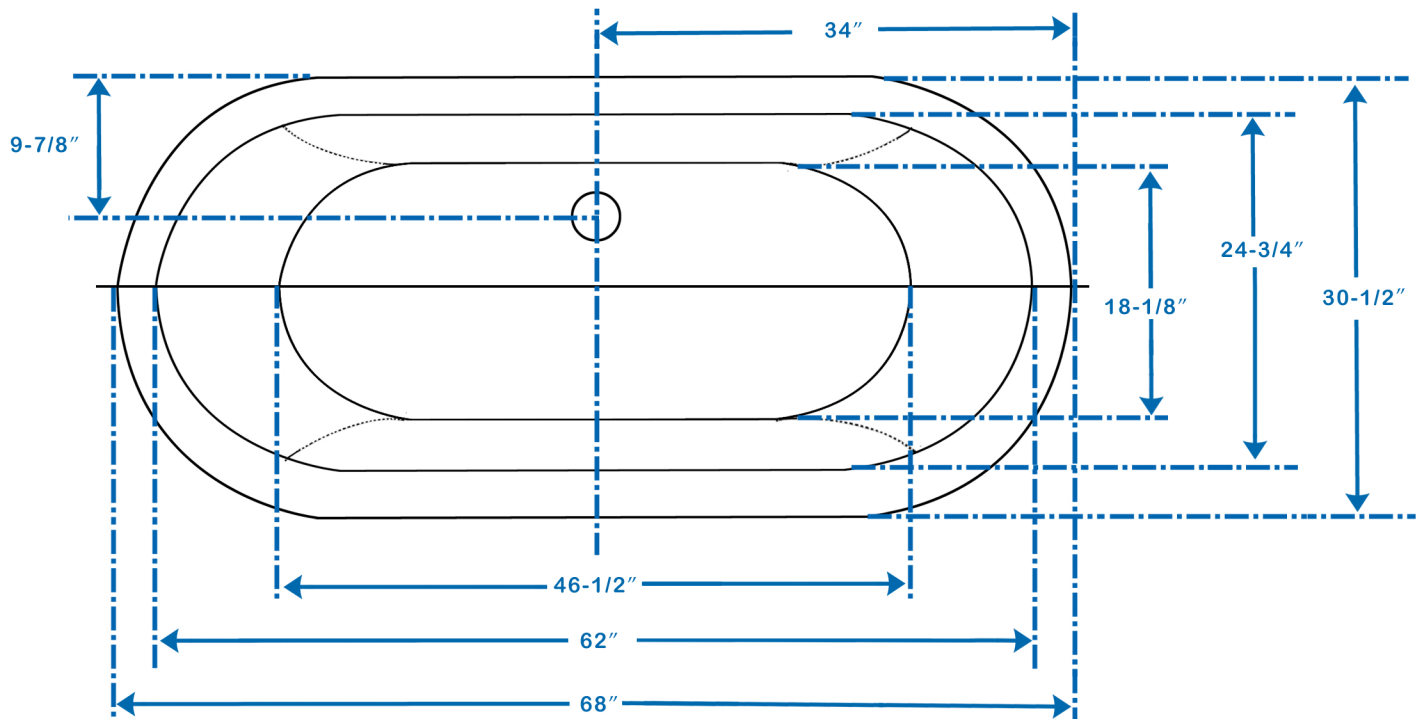

WYNDHAM COLLECTION

Exterior Size - 68"L x 30-1/2"W x 22-3/4"H
Interior Size - 62"L x 24-3/4"W x 17"H at top
Depth at Drain - 17-1/2"
Drain to Overflow - 12-1/2"
Maximum Fill - 59 Gallons
Note - All measurements are $\pm 1/2"$

WC-BT1002-68