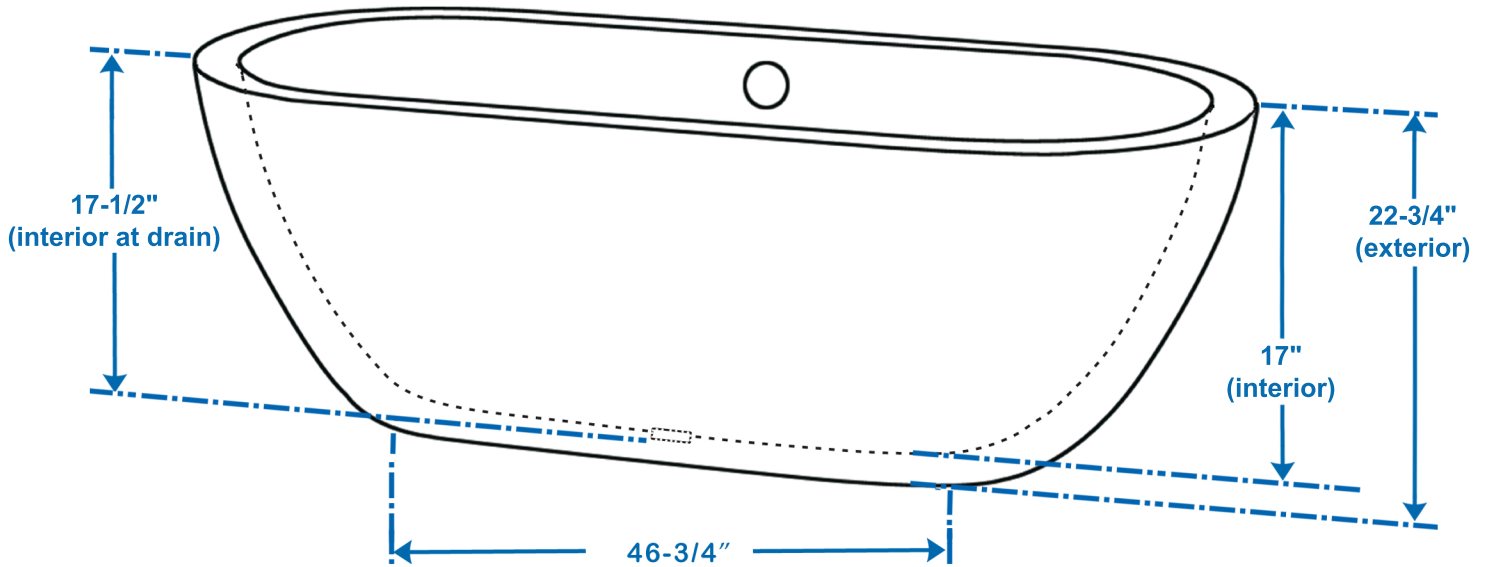

WYNDHAM COLLECTION

Exterior Size - 68"L x 30-1/2"W x 22-3/4"H
Interior Size - 62"L x 24-3/4"W x 17"H at top
Depth at Drain - 17-1/2"
Drain to Overflow - 12-1/2"
Maximum Fill - 59 Gallons
Note - All measurements are $\pm 1/2"$

WC-BT1002-68