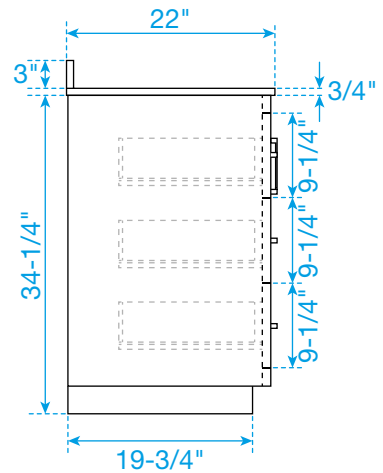

WYNDHAM COLLECTION

TOP VIEW OF VANITY CABINET

*Note: Due to high probability of breakage, the backsplash comes in two pieces, cut from the same piece. All measurements are $\pm 1/4"$.

WC-4141-84-DBL
Quartz

WYNDHAM COLLECTION

Note: Side splash is reversible. Due to high probability of breakage, the backsplash comes in two pieces, cut from the same piece. All measurements are $\pm 1/4"$.

WC-QC3-84-DBL-TOP