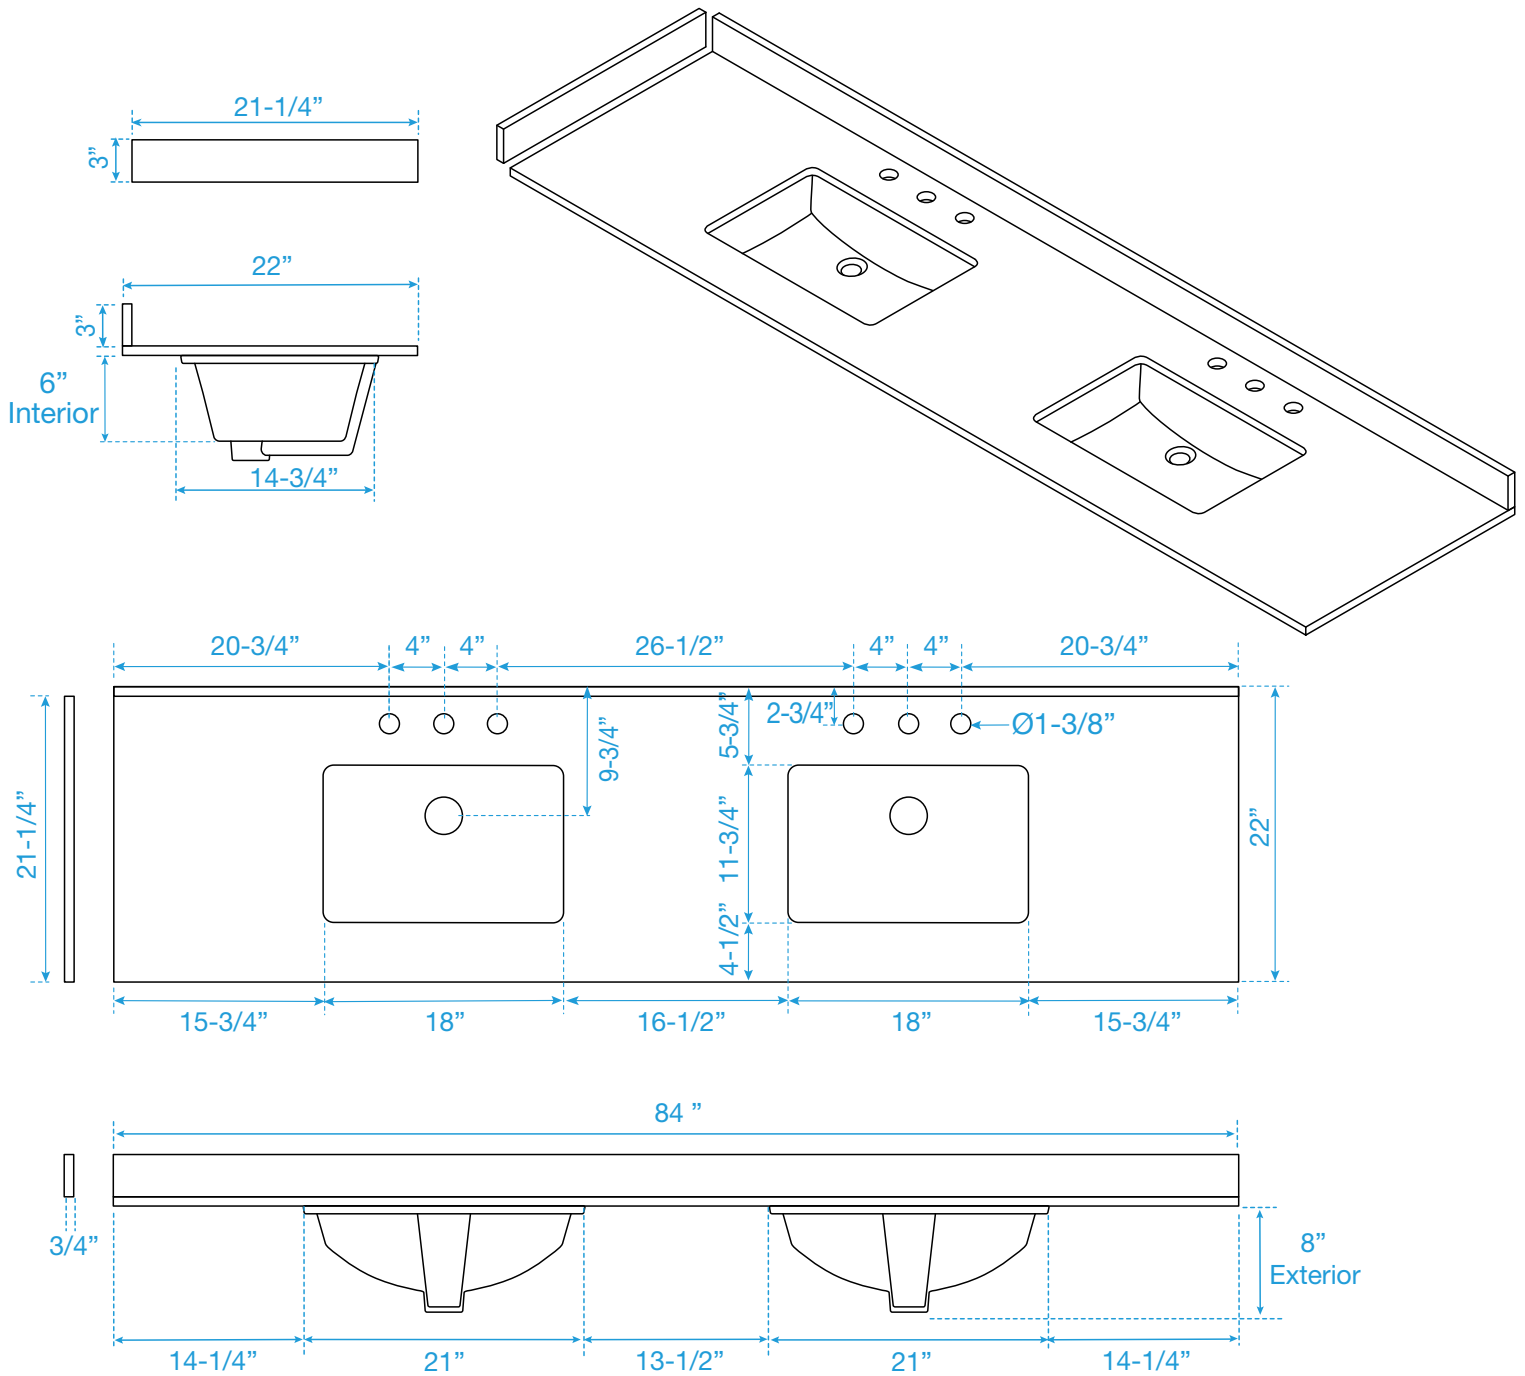

WYNDHAM COLLECTION

TOP VIEW OF VANITY CABINET

*Note: Due to high probability of breakage, the backsplash comes in two pieces, cut from the same piece. All measurements are $\pm 1/4"$.

WC-4141-84-DBL
Quartz

WYNDHAM COLLECTION

Note: Side splash is reversible. Due to high probability of breakage, the backsplash comes in two pieces, cut from the same piece. All measurements are $\pm 1/4"$.

WC-QC3-84-DBL-TOP