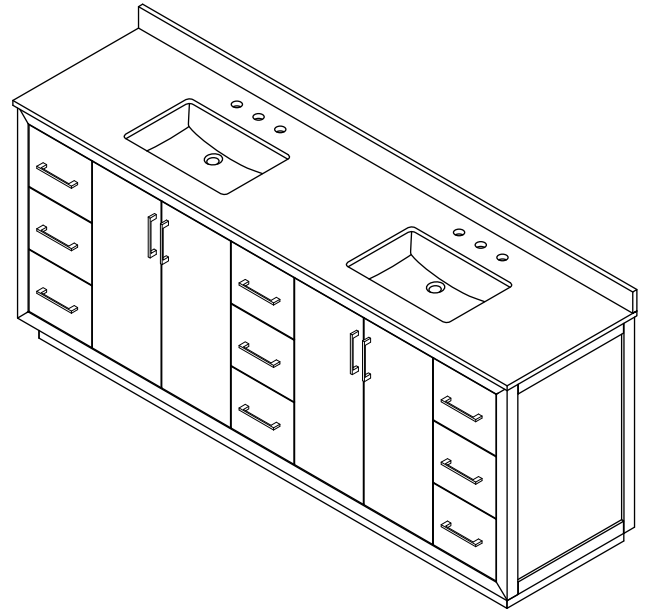

WYNDHAM COLLECTION

TOP VIEW OF VANITY CABINET

*Note: Due to high probability of breakage, the backsplash comes in two pieces, cut from the same piece. All measurements are $\pm 1/4"$.

WC-4141-84-DBL
Quartz

WYNDHAM COLLECTION

Note: Side splash is reversible. Due to high probability of breakage, the backsplash comes in two pieces, cut from the same piece. All measurements are $\pm 1/4"$.

WC-QC3-84-DBL-TOP