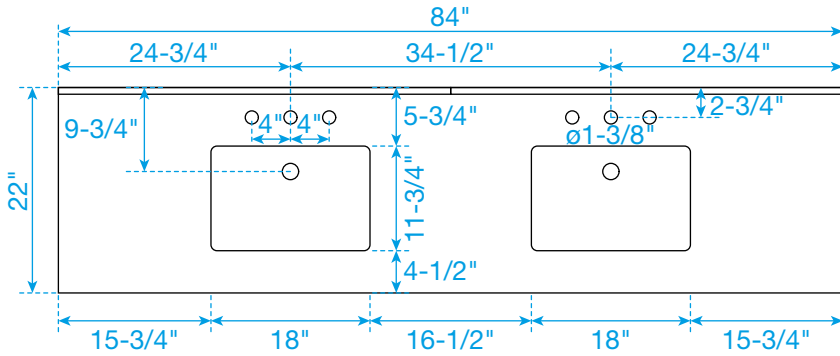

WYNDHAM COLLECTION

TOP VIEW OF VANITY CABINET

*Note: Due to high probability of breakage, the backsplash comes in two pieces, cut from the same piece. All measurements are $\pm 1/4"$.

WC-4141-84-DBL
Quartz

WYNDHAM COLLECTION

Note: Side splash is reversible. Due to high probability of breakage, the backsplash comes in two pieces, cut from the same piece. All measurements are $\pm 1/4"$.

WC-QC3-84-DBL-TOP