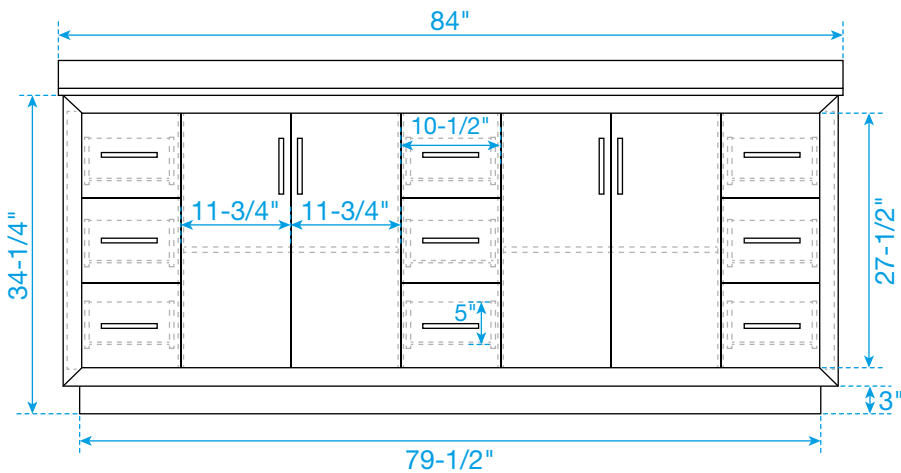

WYNDHAM COLLECTION

TOP VIEW OF VANITY CABINET

*Note: Due to high probability of breakage, the backsplash comes in two pieces, cut from the same piece. All measurements are $\pm 1/4"$.

WC-4141-84-DBL
Quartz

WYNDHAM COLLECTION

Note: Side splash is reversible. Due to high probability of breakage, the backsplash comes in two pieces, cut from the same piece. All measurements are $\pm 1/4"$.

WC-QC3-84-DBL-TOP