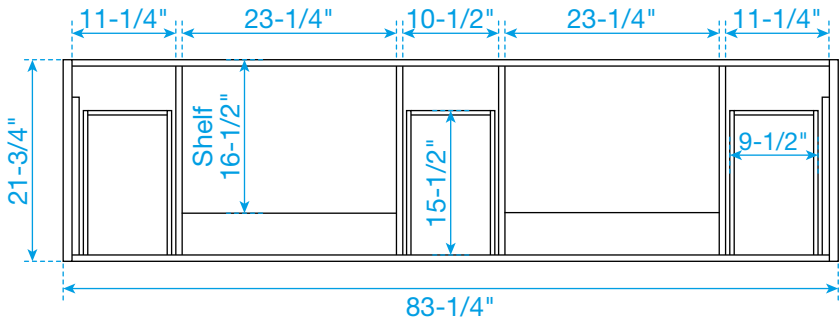

WYNDHAM COLLECTION

TOP VIEW OF VANITY CABINET

*Note: Due to high probability of breakage, the backsplash comes in two pieces, cut from the same piece. All measurements are $\pm 1/4"$.

WC-4141-84-DBL
Quartz

WYNDHAM COLLECTION

Note: Side splash is reversible. Due to high probability of breakage, the backsplash comes in two pieces, cut from the same piece. All measurements are $\pm 1/4"$.

WC-QC3-84-DBL-TOP