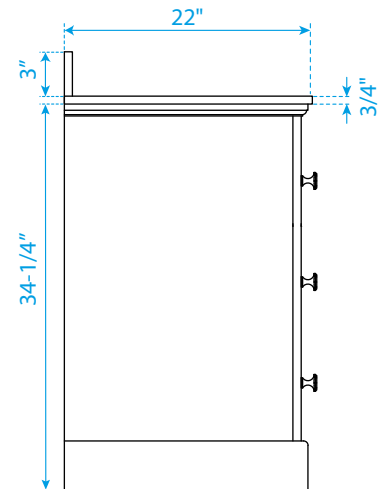

WYNDHAM COLLECTION

TOP VIEW OF VANITY CABINET

*Note: Countertop comes attached to the vanity cabinet.

*Note: Due to high probability of breakage, the backsplash comes in two pieces, cut from the same piece. All measurements are $\pm 1/4"$.