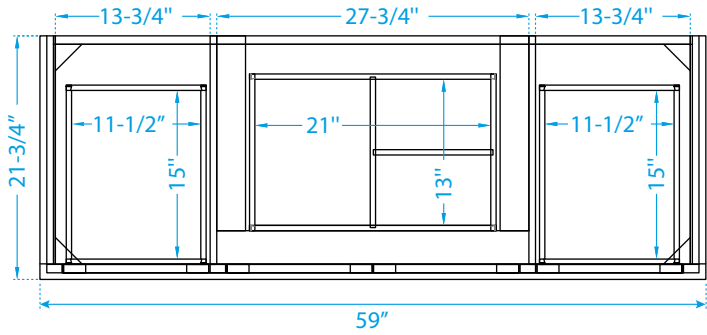

WYNDHAM COLLECTION

TOP VIEW OF VANITY CABINET

*Note: Countertop comes attached to the vanity cabinet.

*Note: Due to high probability of breakage, the backsplash comes in two pieces, cut from the same piece. All measurements are $\pm 1/4"$.