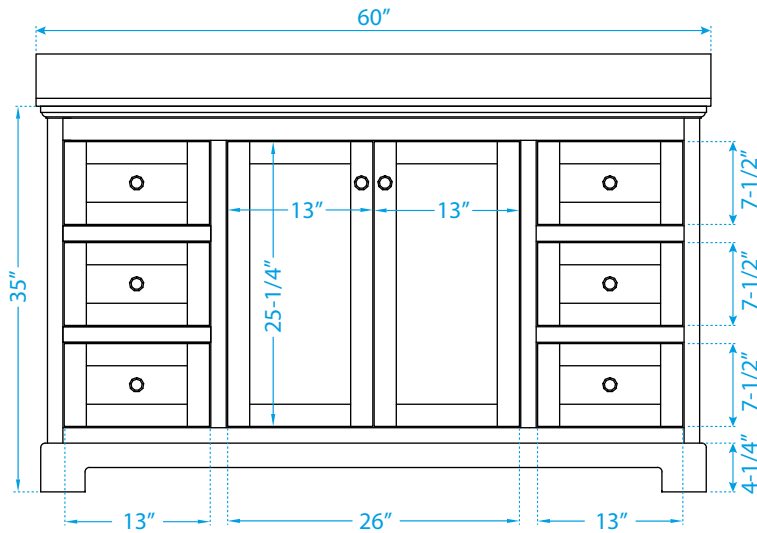

WYNDHAM COLLECTION

TOP VIEW OF VANITY CABINET

*Note: Countertop comes attached to the vanity cabinet.

*Note: Due to high probability of breakage, the backsplash comes in two pieces, cut from the same piece. All measurements are $\pm 1/4"$.