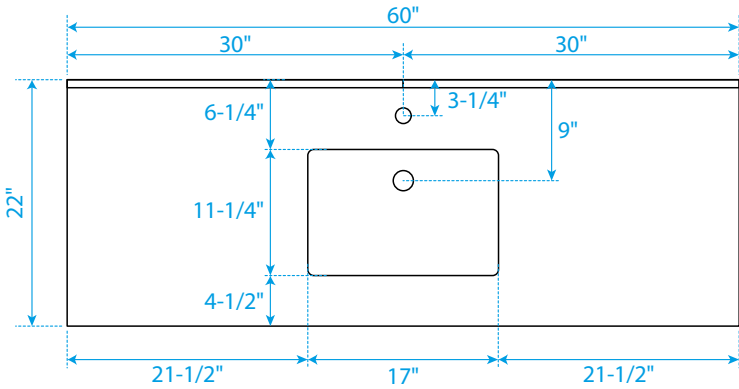

WYNDHAM COLLECTION

TOP VIEW OF VANITY CABINET

*Note: Countertop comes attached to the vanity cabinet.

*Note: Due to high probability of breakage, the backsplash comes in two pieces, cut from the same piece. All measurements are $\pm 1/4"$.