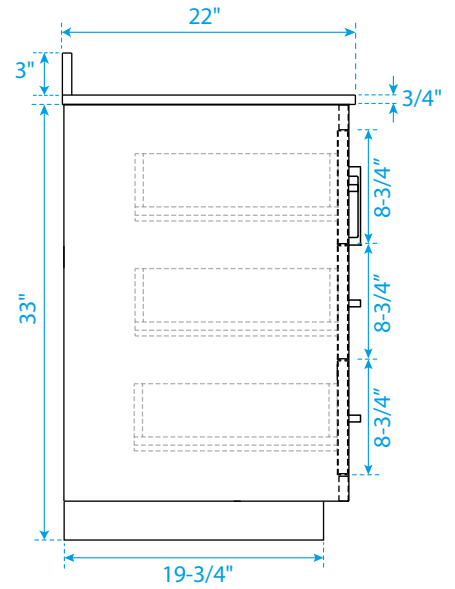

WYNDHAM COLLECTION

TOP VIEW OF VANITY CABINET

*Note: Due to high probability of breakage, the backsplash comes in two pieces, cut from the same piece. All measurements are $\pm 1/4"$.

WC-2929-80-DBL