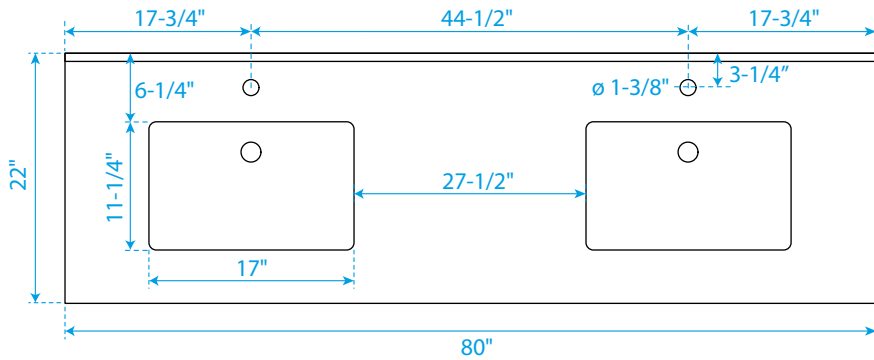

WYNDHAM COLLECTION

TOP VIEW OF VANITY CABINET

*Note: Due to high probability of breakage, the backsplash comes in two pieces, cut from the same piece. All measurements are $\pm 1/4"$.

WC-2929-80-DBL