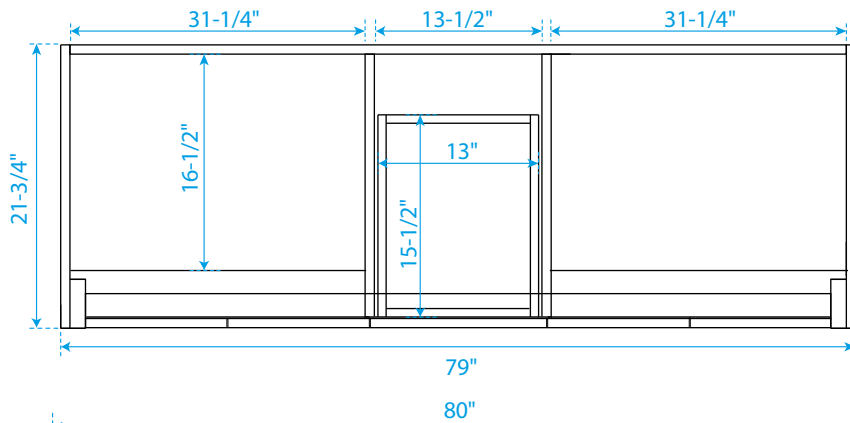

WYNDHAM COLLECTION

TOP VIEW OF VANITY CABINET

*Note: Due to high probability of breakage, the backsplash comes in two pieces, cut from the same piece. All measurements are $\pm 1/4"$.

WC-2929-80-DBL