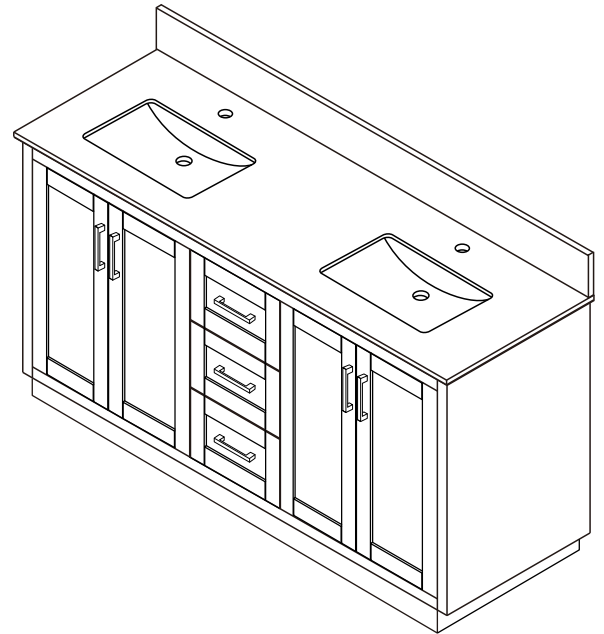

WYNDHAM COLLECTION

TOP VIEW OF VANITY CABINET

*Note: Due to high probability of breakage, the backsplash comes in two pieces, cut from the same piece. All measurements are $\pm 1/4"$.

WC-2929-80-DBL