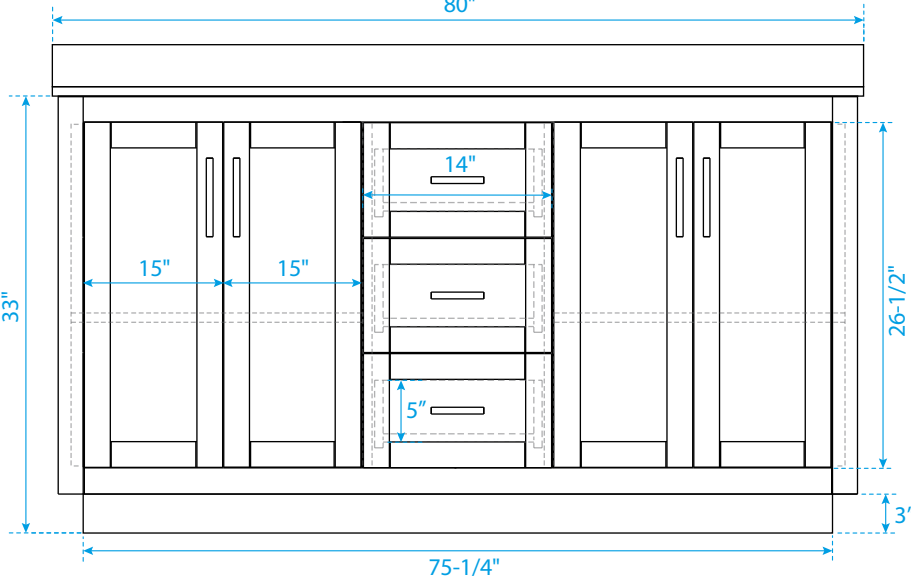

WYNDHAM COLLECTION

TOP VIEW OF VANITY CABINET

*Note: Due to high probability of breakage, the backsplash comes in two pieces, cut from the same piece. All measurements are $\pm 1/4"$.

WC-2929-80-DBL