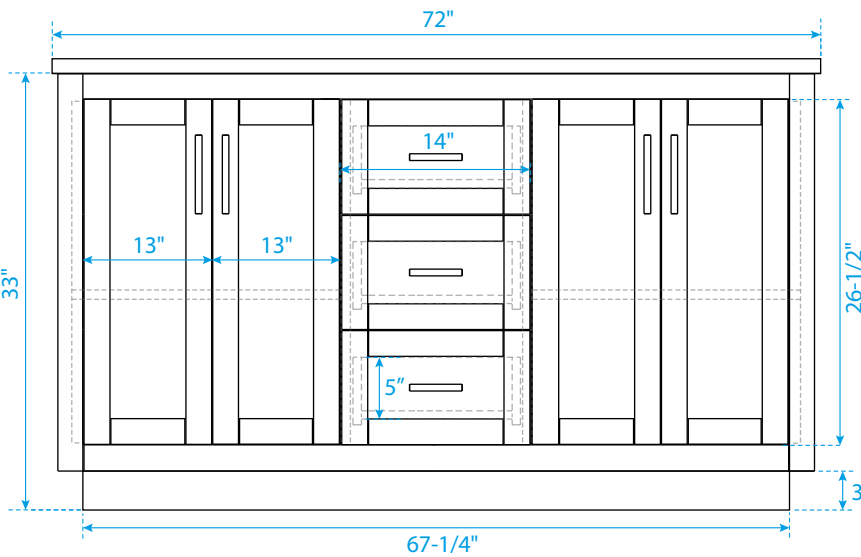

WYNDHAM COLLECTION

TOP VIEW OF VANITY CABINET

*Note: Due to high probability of breakage, the backsplash comes in two pieces, cut from the same piece. All measurements are $\pm 1/4$ ".

WC-2929-72-DBL
with integrated sinks

WYNDHAM COLLECTION

*Note: All measurements are $\pm 1/4"$.

WC-KCI-72-DBL-TOP