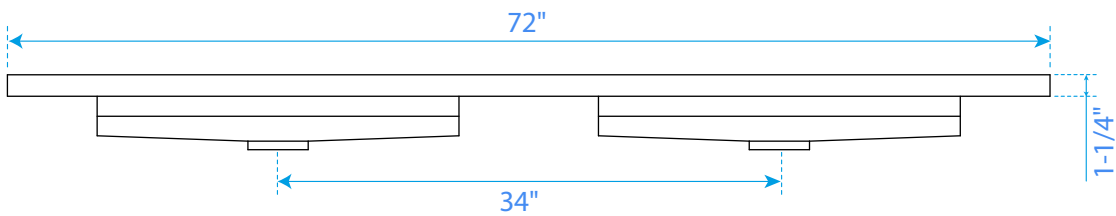

WYNDHAM COLLECTION

TOP VIEW OF VANITY CABINET

*Note: Due to high probability of breakage, the backsplash comes in two pieces, cut from the same piece. All measurements are $\pm 1/4$ ".

WC-2929-72-DBL
with integrated sinks

WYNDHAM COLLECTION

*Note: All measurements are $\pm 1/4"$.

WC-KCI-72-DBL-TOP