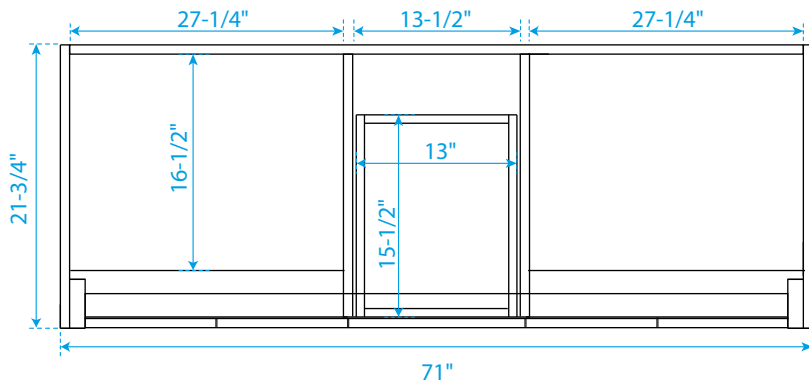

WYNDHAM COLLECTION

TOP VIEW OF VANITY CABINET

*Note: Due to high probability of breakage, the backsplash comes in two pieces, cut from the same piece. All measurements are $\pm 1/4$ ".

WC-2929-72-DBL
with integrated sinks

WYNDHAM COLLECTION

*Note: All measurements are $\pm 1/4"$.

WC-KCI-72-DBL-TOP