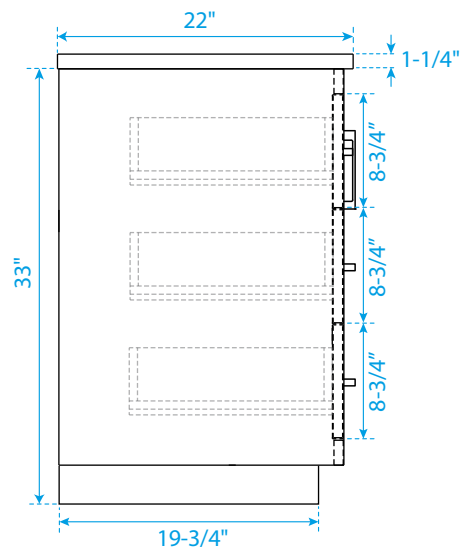

WYNDHAM COLLECTION

TOP VIEW OF VANITY CABINET

*Note: Due to high probability of breakage, the backsplash comes in two pieces, cut from the same piece. All measurements are $\pm 1/4$ ".

WC-2929-72-DBL
with integrated sinks

WYNDHAM COLLECTION

*Note: All measurements are $\pm 1/4"$.

WC-KCI-72-DBL-TOP