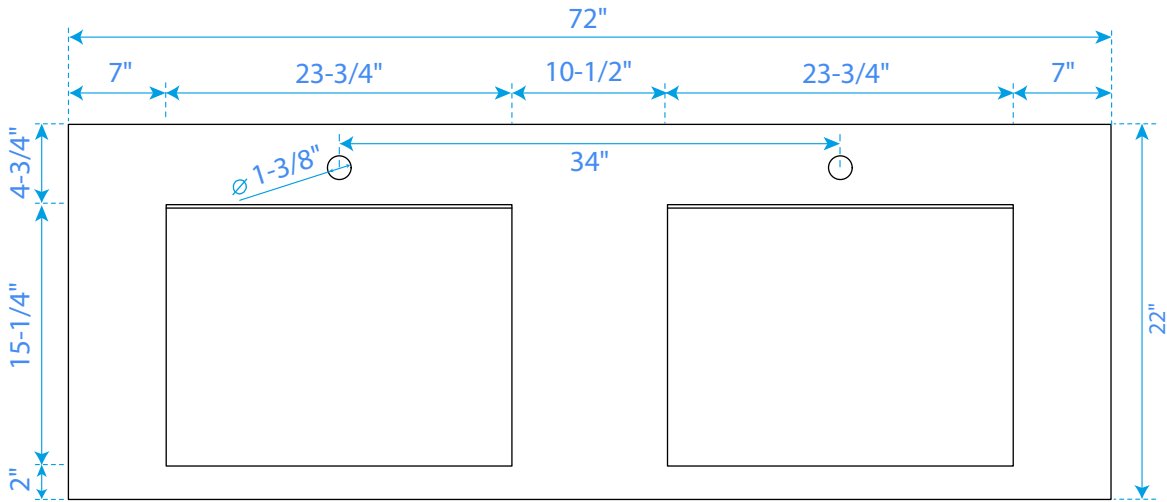

WYNDHAM COLLECTION

TOP VIEW OF VANITY CABINET

*Note: Due to high probability of breakage, the backsplash comes in two pieces, cut from the same piece. All measurements are $\pm 1/4$ ".

WC-2929-72-DBL
with integrated sinks

WYNDHAM COLLECTION

*Note: All measurements are $\pm 1/4"$.

WC-KCI-72-DBL-TOP