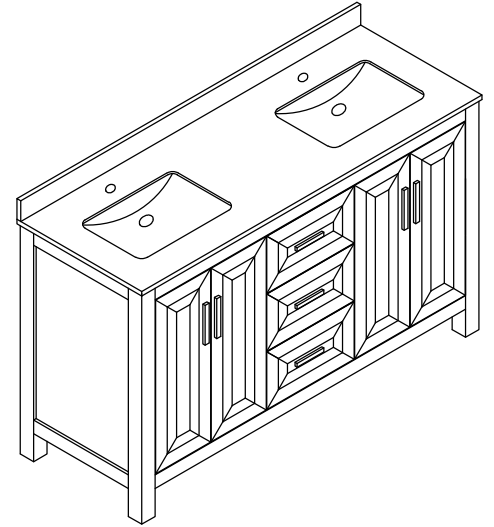

WYNDHAM COLLECTION

TOP VIEW OF VANITY CABINET

**Note: Due to high probability of breakage-the backsplash comes in two pieces-cut from same piece. All measurements are $\pm 1/4$ "*

WC-2525-80-DBL

WYNDHAM COLLECTION

Side splash is reversible.

Note: Due to high probability of breakage, the backsplash comes in two pieces, cut from the same piece. All measurements are $\pm 1/4"$.

WC-VCA-80-DBL-TOP