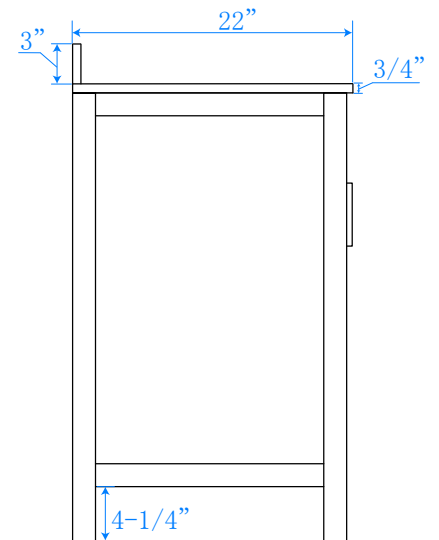

WYNDHAM COLLECTION

TOP VIEW OF VANITY CABINET

**Note: Due to high probability of breakage-the backsplash comes in two pieces-cut from same piece. All measurements are $\pm 1/4$ "*

WC-2525-80-DBL

WYNDHAM COLLECTION

Side splash is reversible.

Note: Due to high probability of breakage, the backsplash comes in two pieces, cut from the same piece. All measurements are $\pm 1/4"$.

WC-VCA-80-DBL-TOP