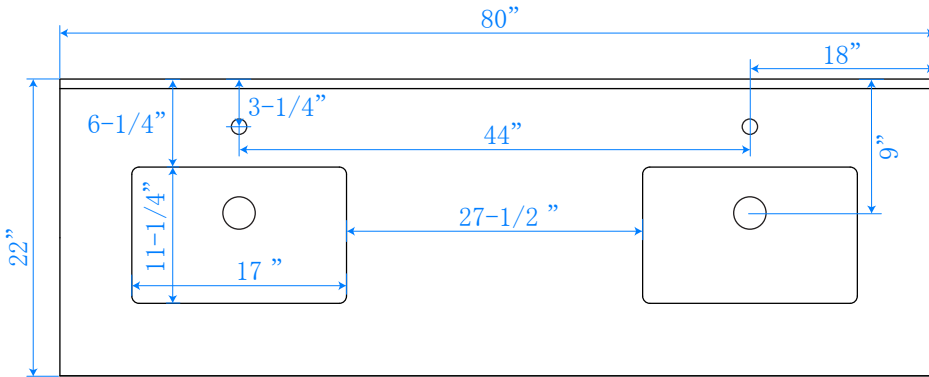

WYNDHAM COLLECTION

TOP VIEW OF VANITY CABINET

**Note: Due to high probability of breakage-the backsplash comes in two pieces-cut from same piece. All measurements are $\pm 1/4$ "*

WC-2525-80-DBL

WYNDHAM COLLECTION

Side splash is reversible.

Note: Due to high probability of breakage, the backsplash comes in two pieces, cut from the same piece. All measurements are $\pm 1/4"$.

WC-VCA-80-DBL-TOP