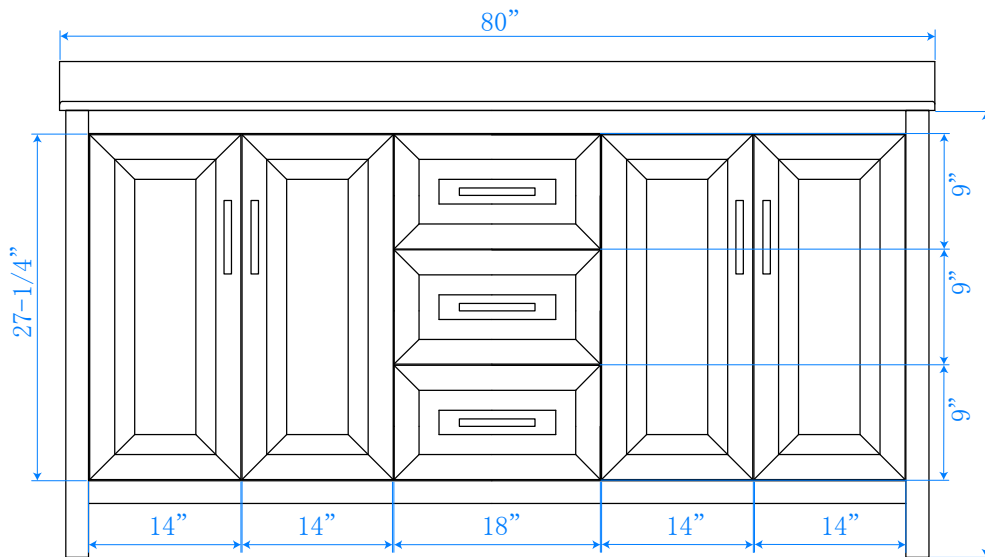

WYNDHAM COLLECTION

TOP VIEW OF VANITY CABINET

**Note: Due to high probability of breakage-the backsplash comes in two pieces-cut from same piece. All measurements are $\pm 1/4$ "*

WC-2525-80-DBL

WYNDHAM COLLECTION

Side splash is reversible.

Note: Due to high probability of breakage, the backsplash comes in two pieces, cut from the same piece. All measurements are $\pm 1/4"$.

WC-VCA-80-DBL-TOP