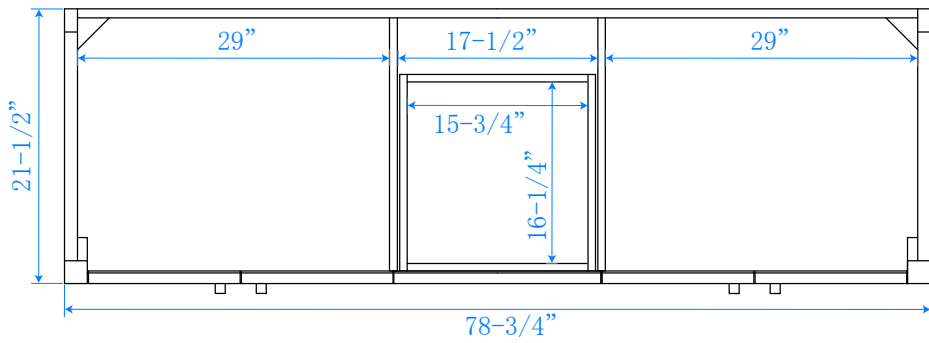

WYNDHAM COLLECTION

TOP VIEW OF VANITY CABINET

**Note: Due to high probability of breakage-the backsplash comes in two pieces-cut from same piece. All measurements are $\pm 1/4$ "*

WC-2525-80-DBL

WYNDHAM COLLECTION

Side splash is reversible.

Note: Due to high probability of breakage, the backsplash comes in two pieces, cut from the same piece. All measurements are $\pm 1/4"$.

WC-VCA-80-DBL-TOP