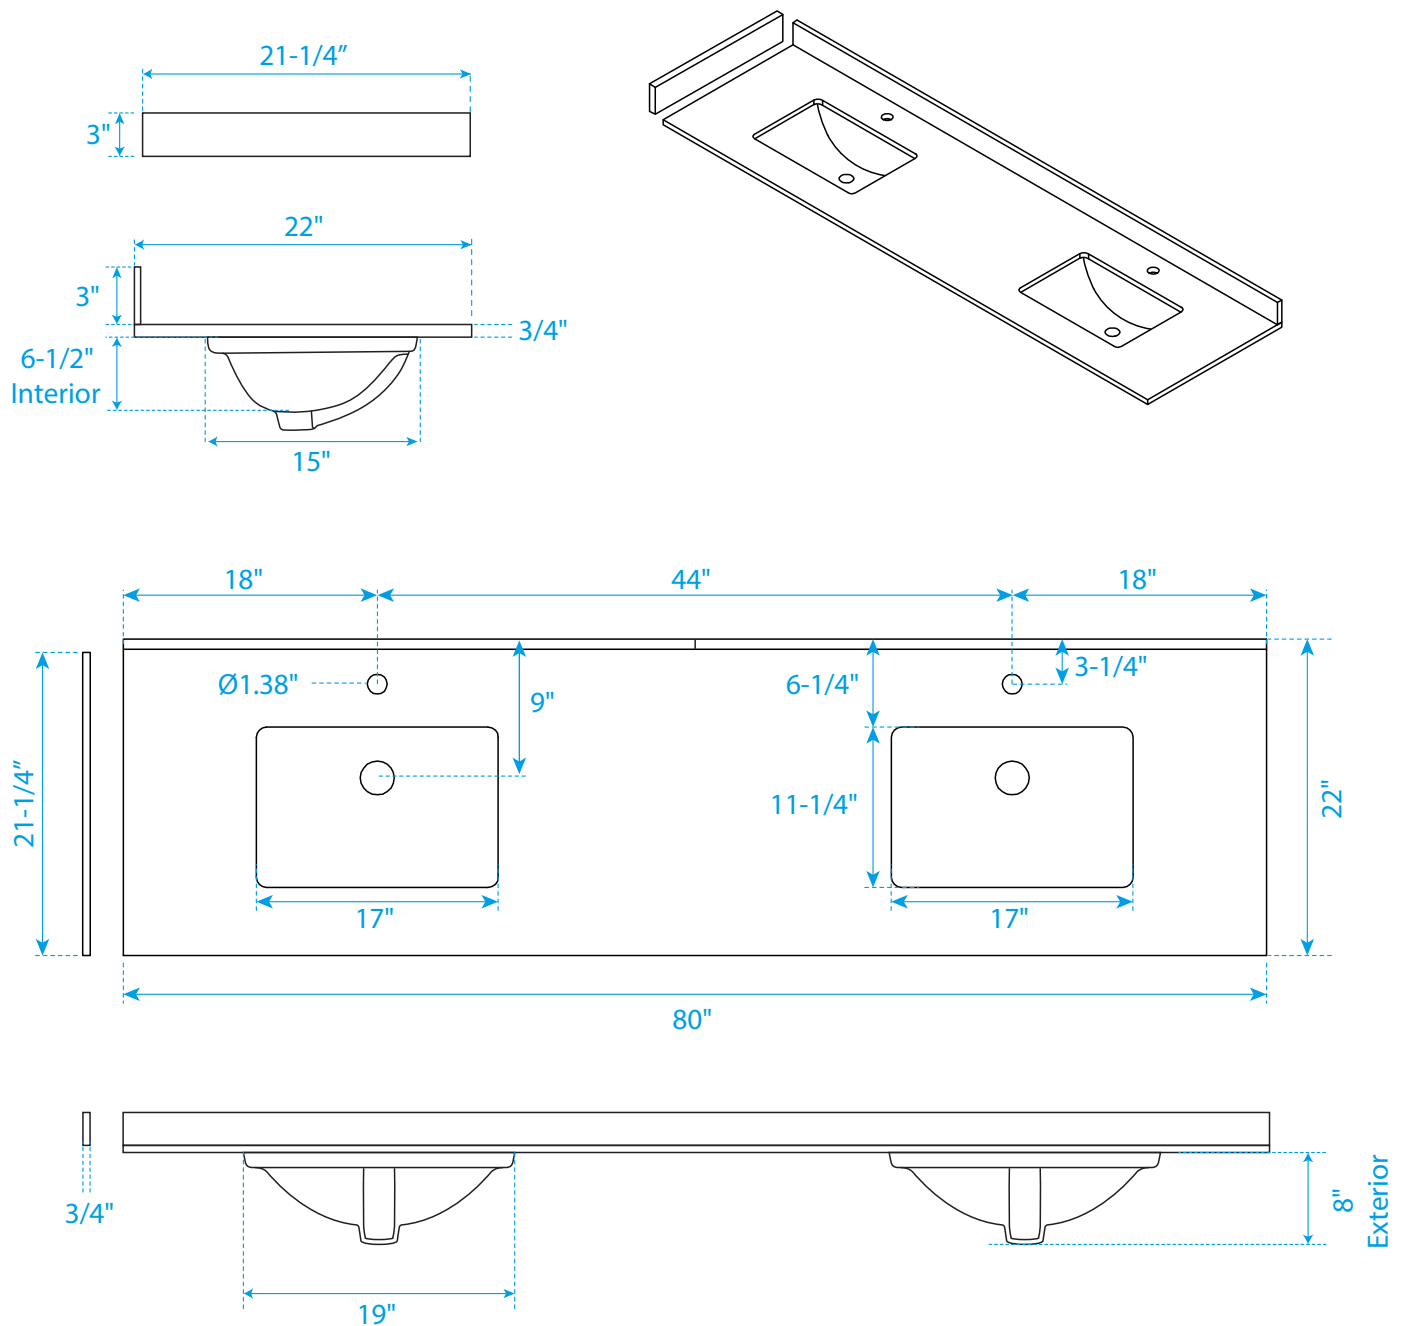

WYNDHAM COLLECTION

TOP VIEW OF VANITY CABINET

**Note: Due to high probability of breakage-the backsplash comes in two pieces-cut from same piece. All measurements are $\pm 1/4$ "*

WC-2525-80-DBL

WYNDHAM COLLECTION

Side splash is reversible.

Note: Due to high probability of breakage, the backsplash comes in two pieces, cut from the same piece. All measurements are $\pm 1/4"$.

WC-VCA-80-DBL-TOP