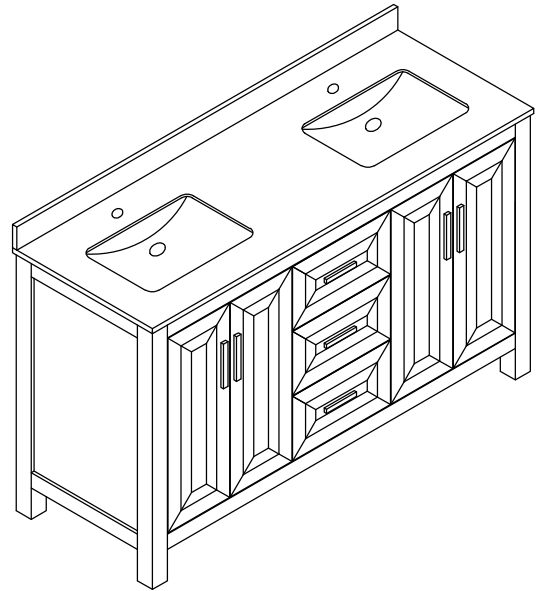

WYNDHAM COLLECTION

TOP VIEW OF VANITY CABINET

*Note: Due to high probability of breakage-the backsplash comes in two pieces-cut from same piece. All measurements are $\pm 1/4"$

WC-2525-60-DBL