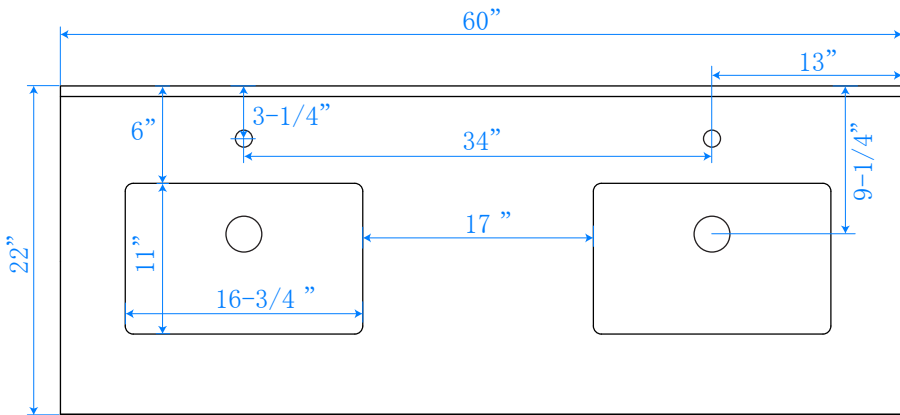

WYNDHAM COLLECTION

TOP VIEW OF VANITY CABINET

*Note: Due to high probability of breakage-the backsplash comes in two pieces-cut from same piece. All measurements are $\pm 1/4"$

WC-2525-60-DBL