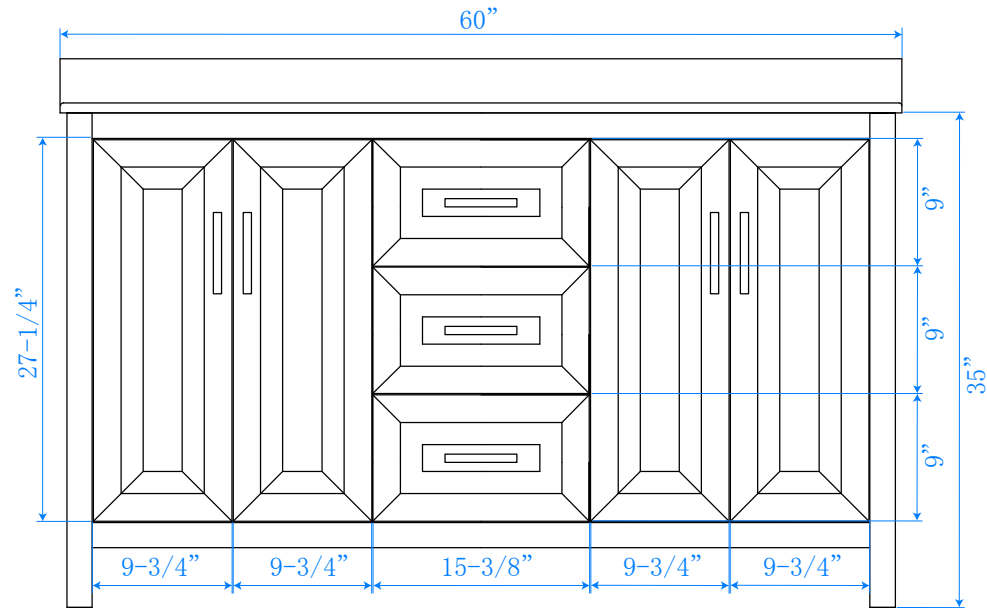

WYNDHAM COLLECTION

TOP VIEW OF VANITY CABINET

*Note: Due to high probability of breakage-the backsplash comes in two pieces-cut from same piece. All measurements are $\pm 1/4"$

WC-2525-60-DBL