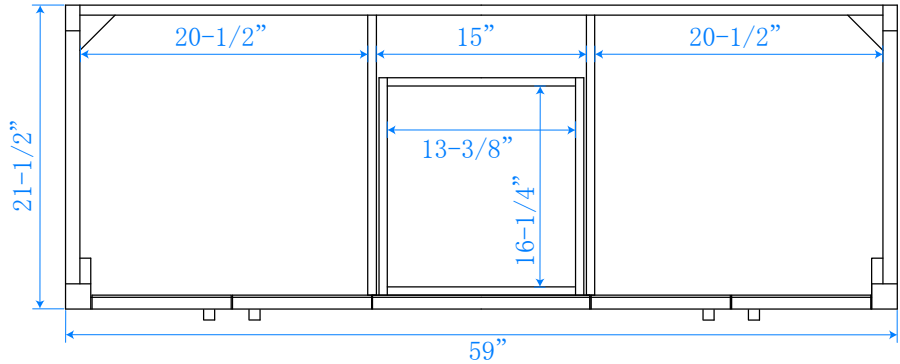

WYNDHAM COLLECTION

TOP VIEW OF VANITY CABINET

*Note: Due to high probability of breakage-the backsplash comes in two pieces-cut from same piece. All measurements are $\pm 1/4"$

WC-2525-60-DBL