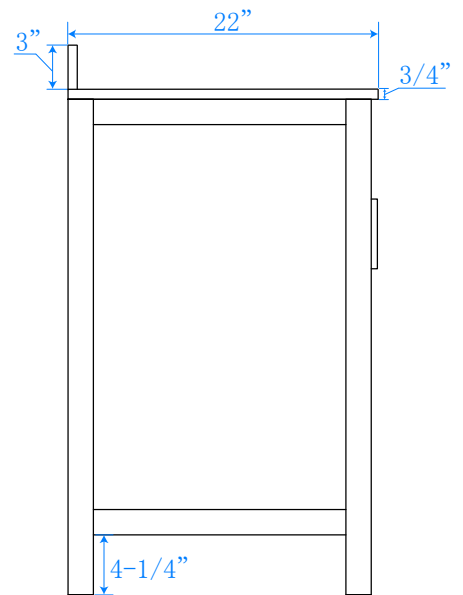

WYNDHAM COLLECTION

TOP VIEW OF VANITY CABINET

*Note: Due to high probability of breakage-the backsplash comes in two pieces-cut from same piece. All measurements are $\pm 1/4"$

WC-2525-60-DBL