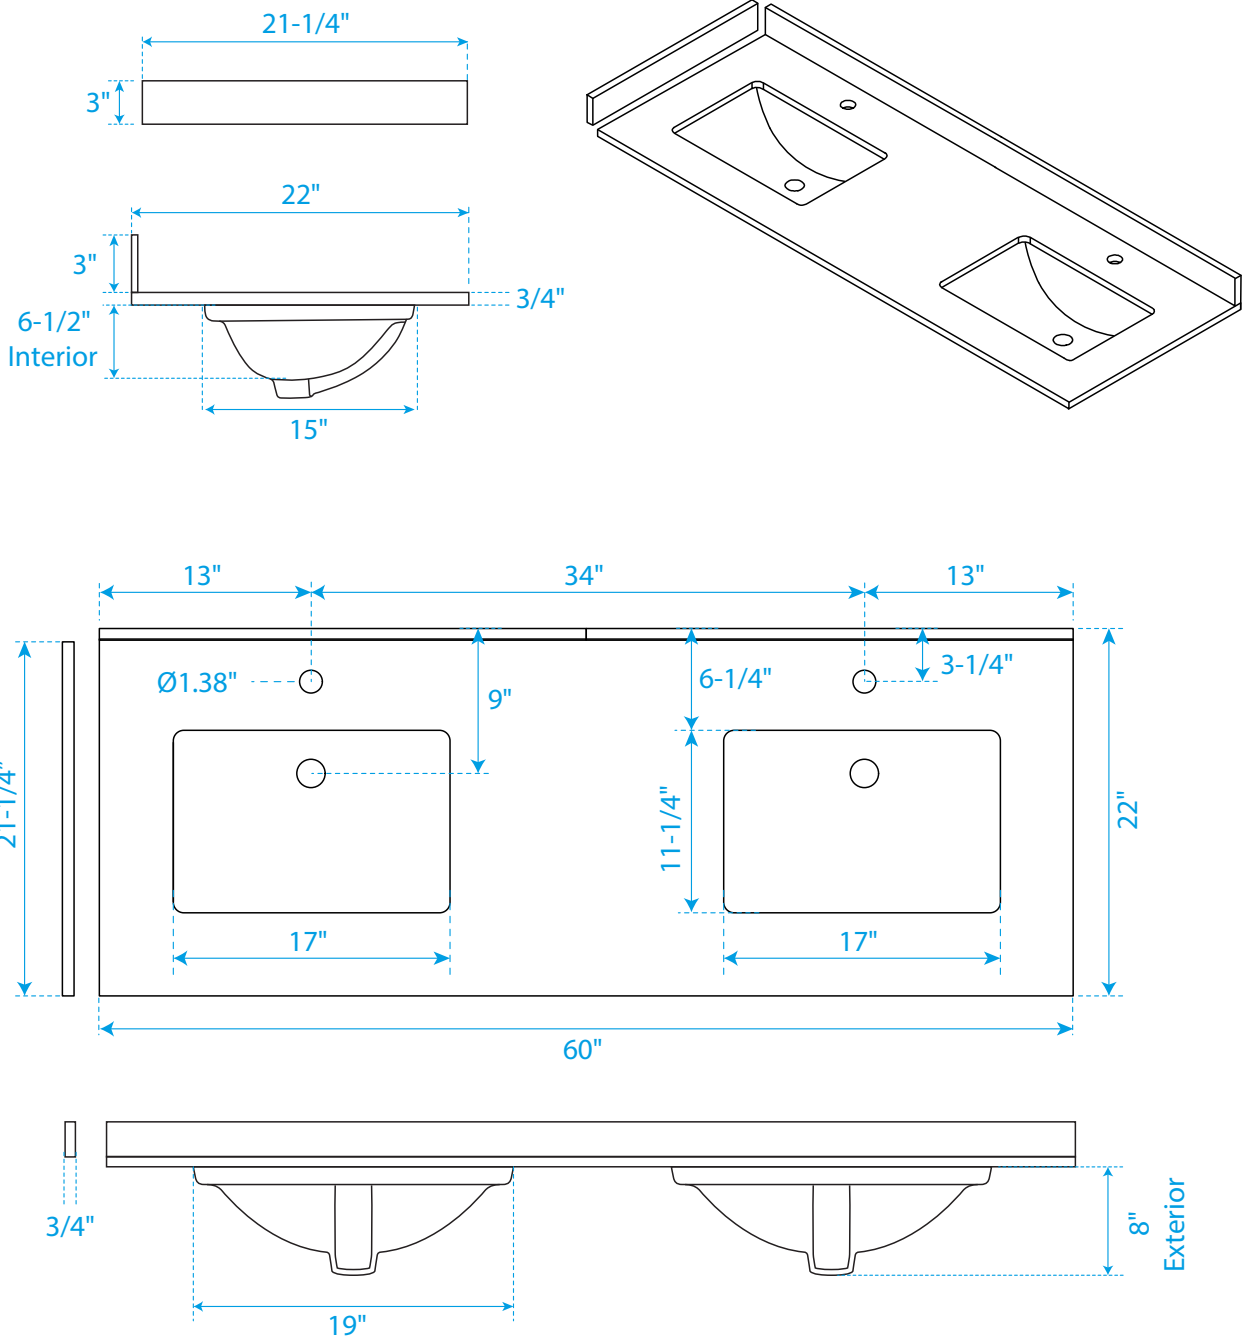

WYNDHAM COLLECTION

TOP VIEW OF VANITY CABINET

*Note: Due to high probability of breakage-the backsplash comes in two pieces-cut from same piece. All measurements are $\pm 1/4"$

WC-2525-60-DBL

WYNDHAM COLLECTION

Side splash is reversible.

Note: Due to high probability of breakage, the backsplash comes in two pieces, cut from the same piece. All measurements are $\pm 1/4"$.

WC-VCA-60-DBL-TOP