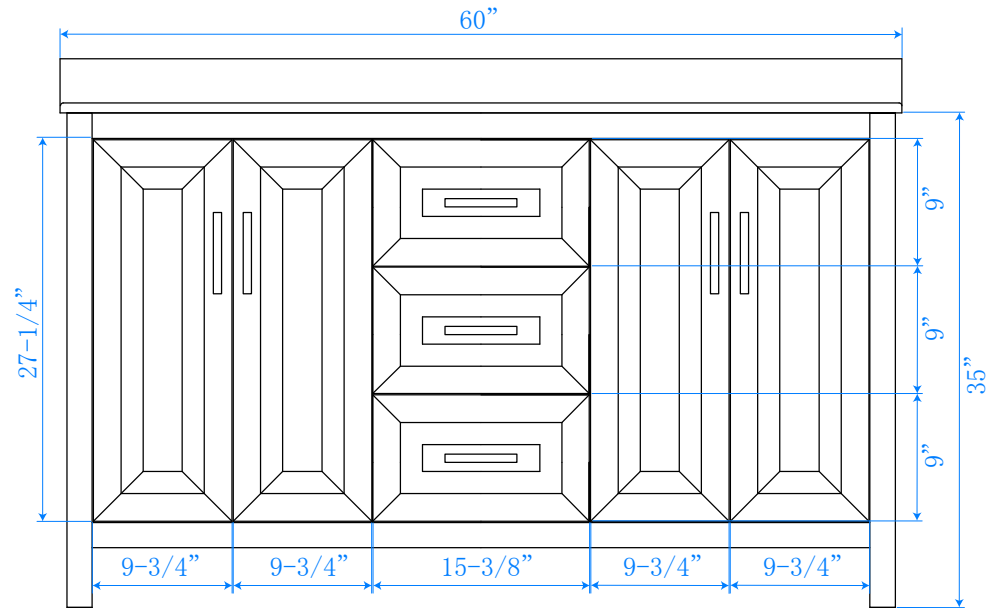

WYNDHAM COLLECTION

TOP VIEW OF VANITY CABINET

*Note: Due to high probability of breakage-the backsplash comes in two pieces-cut from same piece. All measurements are $\pm 1/4"$

WC-2525-60-DBL

WYNDHAM COLLECTION

Side splash is reversible.

Note: Due to high probability of breakage, the backsplash comes in two pieces, cut from the same piece. All measurements are $\pm 1/4"$.

WC-VCA-60-DBL-TOP