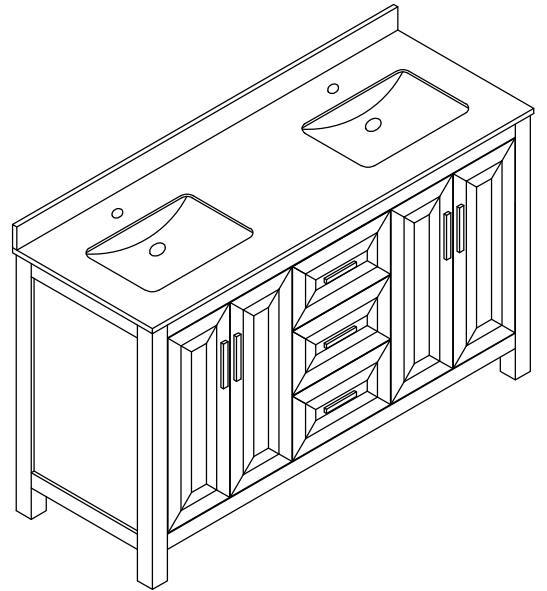

WYNDHAM COLLECTION

TOP VIEW OF VANITY CABINET

*Note: Due to high probability of breakage-the backsplash comes in two pieces-cut from same piece. All measurements are $\pm 1/4"$

WC-2525-60-DBL

WYNDHAM COLLECTION

Side splash is reversible.

Note: Due to high probability of breakage, the backsplash comes in two pieces, cut from the same piece. All measurements are $\pm 1/4"$.

WC-VCA-60-DBL-TOP