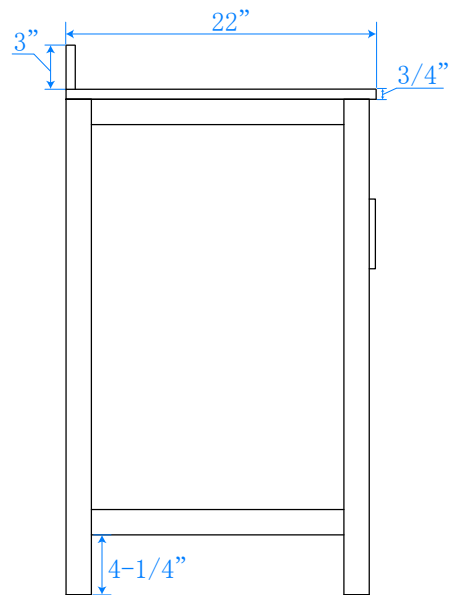

WYNDHAM COLLECTION

TOP VIEW OF VANITY CABINET

*Note: Due to high probability of breakage-the backsplash comes in two pieces-cut from same piece. All measurements are $\pm 1/4"$

WC-2525-60-DBL

WYNDHAM COLLECTION

Side splash is reversible.

Note: Due to high probability of breakage, the backsplash comes in two pieces, cut from the same piece. All measurements are $\pm 1/4"$.

WC-VCA-60-DBL-TOP