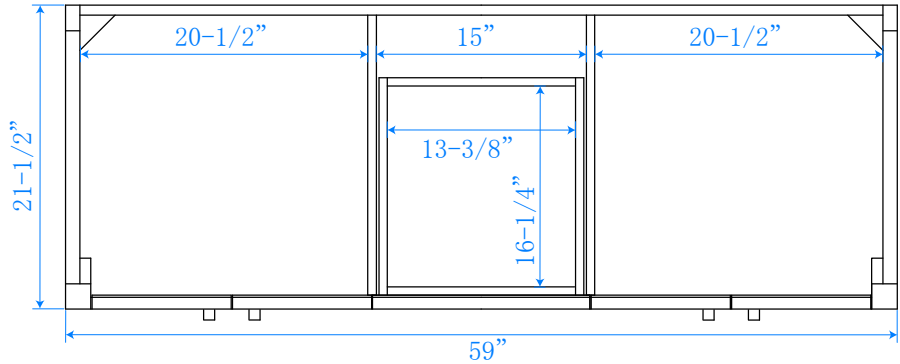

WYNDHAM COLLECTION

TOP VIEW OF VANITY CABINET

*Note: Due to high probability of breakage-the backsplash comes in two pieces-cut from same piece. All measurements are $\pm 1/4"$

WC-2525-60-DBL

WYNDHAM COLLECTION

Side splash is reversible.

Note: Due to high probability of breakage, the backsplash comes in two pieces, cut from the same piece. All measurements are $\pm 1/4"$.

WC-VCA-60-DBL-TOP