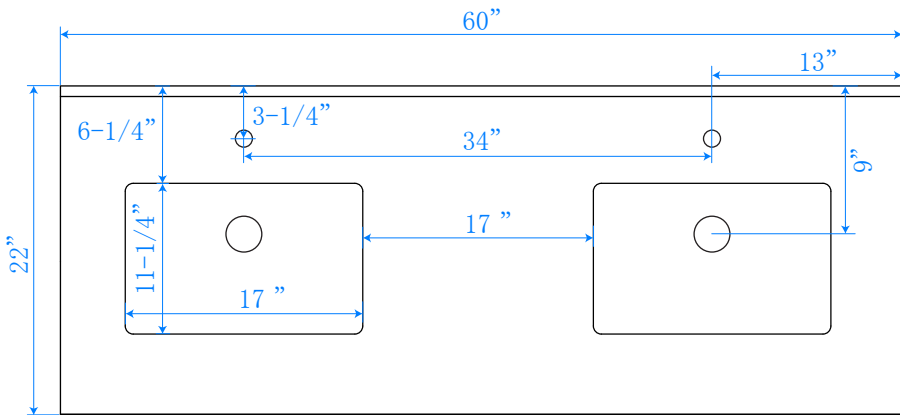

WYNDHAM COLLECTION

TOP VIEW OF VANITY CABINET

*Note: Due to high probability of breakage-the backsplash comes in two pieces-cut from same piece. All measurements are $\pm 1/4"$

WC-2525-60-DBL

WYNDHAM COLLECTION

Side splash is reversible.

Note: Due to high probability of breakage, the backsplash comes in two pieces, cut from the same piece. All measurements are $\pm 1/4"$.

WC-VCA-60-DBL-TOP