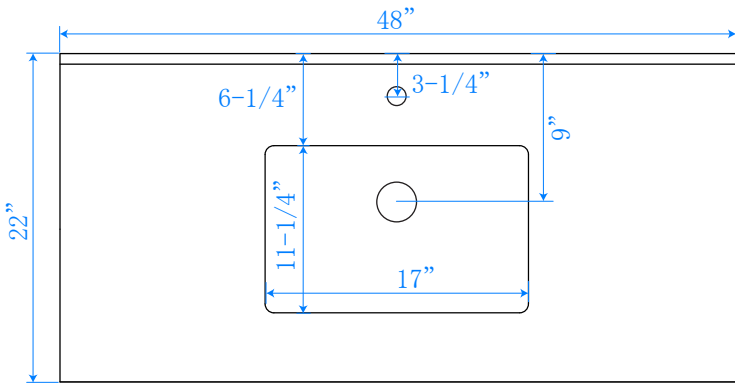

WYNDHAM COLLECTION

TOP VIEW OF VANITY CABINET

*Note: Due to high probability of breakage, the backsplash comes in two pieces, cut from the same piece. All measurements are $\pm 1/4$ ".

WC-2525-48