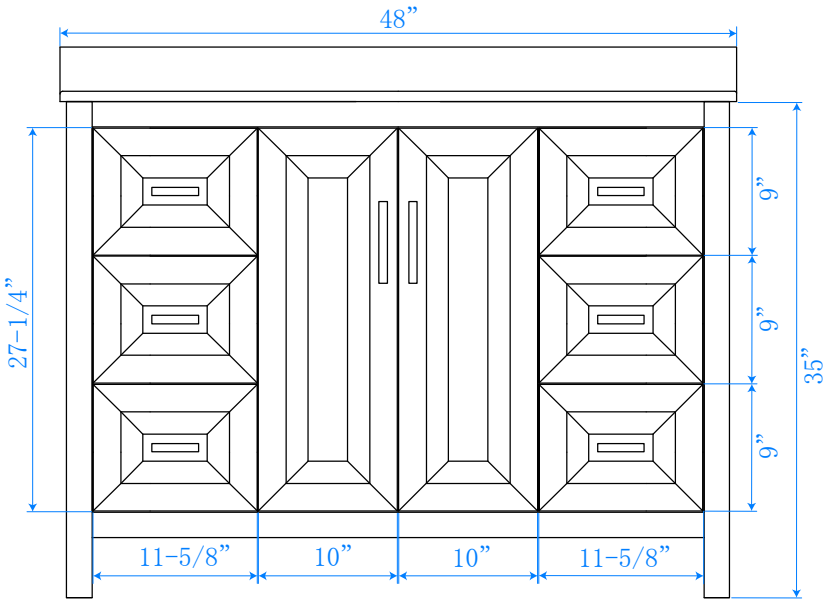

WYNDHAM COLLECTION

TOP VIEW OF VANITY CABINET

*Note: Due to high probability of breakage, the backsplash comes in two pieces, cut from the same piece. All measurements are $\pm 1/4$ ".

WC-2525-48