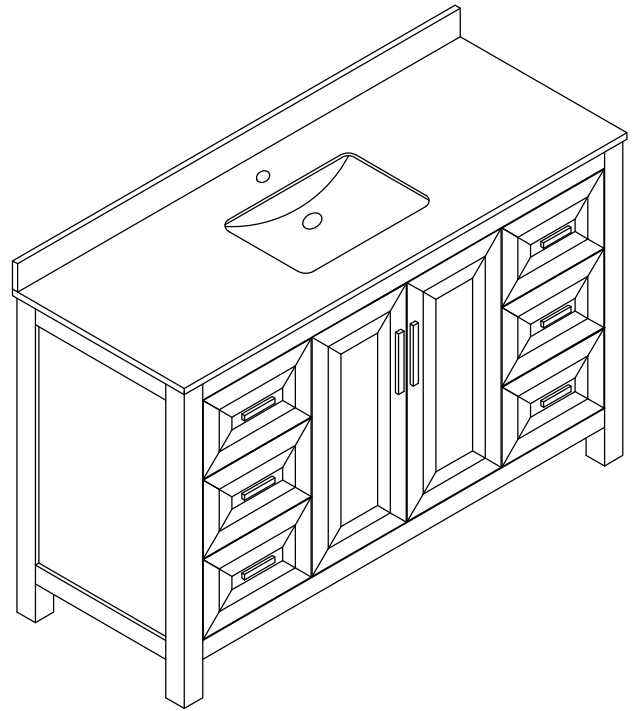

WYNDHAM COLLECTION

TOP VIEW OF VANITY CABINET

*Note: Due to high probability of breakage, the backsplash comes in two pieces, cut from the same piece. All measurements are $\pm 1/4$ ".

WC-2525-48