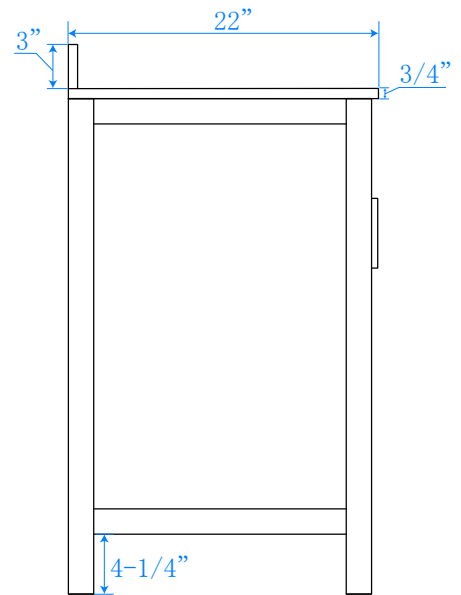

WYNDHAM COLLECTION

TOP VIEW OF VANITY CABINET

*Note: Due to high probability of breakage, the backsplash comes in two pieces, cut from the same piece. All measurements are $\pm 1/4$ ".

WC-2525-48