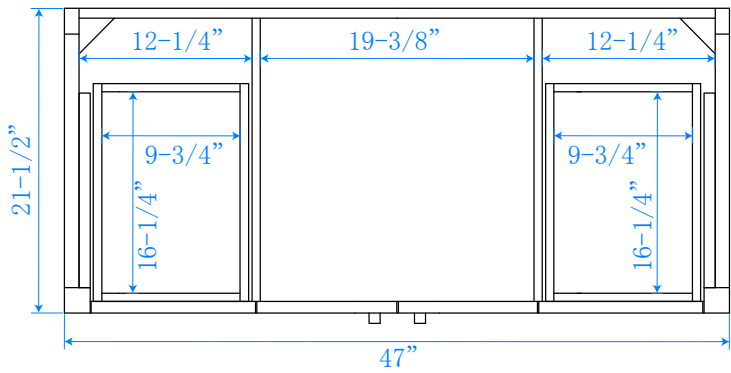

WYNDHAM COLLECTION

TOP VIEW OF VANITY CABINET

*Note: Due to high probability of breakage, the backsplash comes in two pieces, cut from the same piece. All measurements are $\pm 1/4$ ".

WC-2525-48