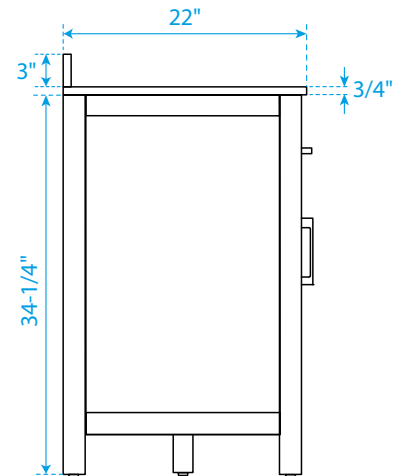

WYNDHAM COLLECTION

TOP VIEW OF VANITY CABINET

*Note: All measurements are $\pm 1/4$ ".

WC-2424-42-SGL

WYNDHAM COLLECTION

Side splash is reversible.
Note: All measurements are $\pm 1/4"$.

WC-VCA-42-SGL-TOP