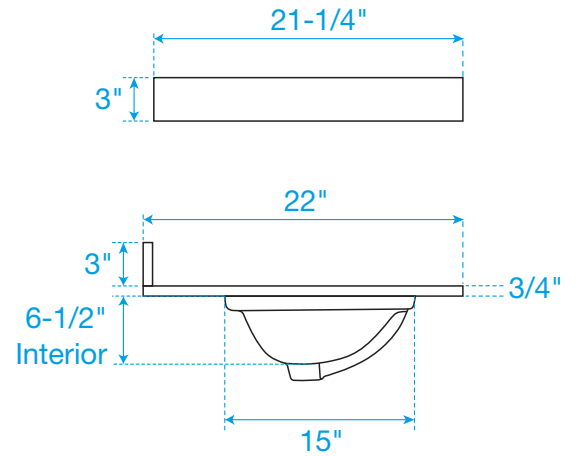

WYNDHAM COLLECTION

TOP VIEW OF VANITY CABINET

*Note: All measurements are $\pm 1/4$ ".

WC-2424-42-SGL

WYNDHAM COLLECTION

Side splash is reversible.
Note: All measurements are $\pm 1/4"$.

WC-VCA-42-SGL-TOP