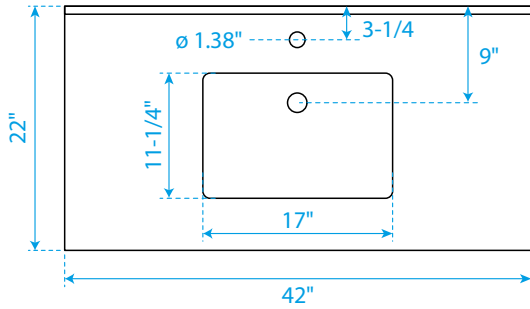

WYNDHAM COLLECTION

TOP VIEW OF VANITY CABINET

*Note: All measurements are $\pm 1/4$ ".

WC-2424-42-SGL

WYNDHAM COLLECTION

Side splash is reversible.
Note: All measurements are $\pm 1/4"$.

WC-VCA-42-SGL-TOP