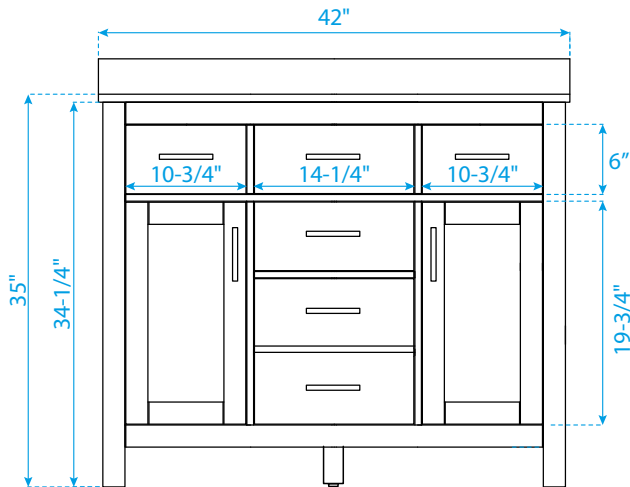

WYNDHAM COLLECTION

TOP VIEW OF VANITY CABINET

*Note: All measurements are $\pm 1/4$ ".

WC-2424-42-SGL

WYNDHAM COLLECTION

Side splash is reversible.
Note: All measurements are $\pm 1/4"$.

WC-VCA-42-SGL-TOP