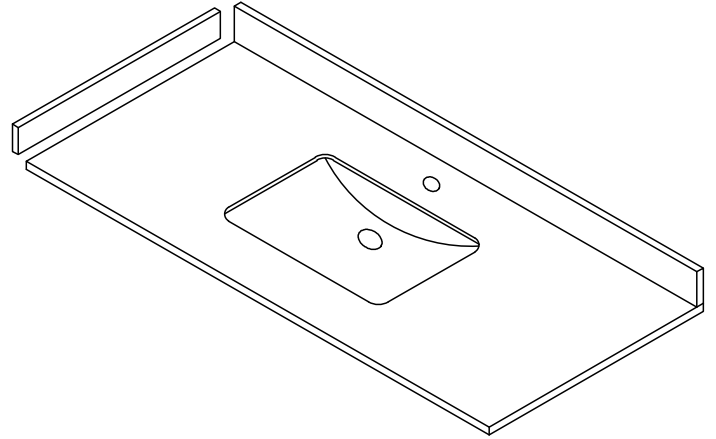

WYNDHAM COLLECTION

TOP VIEW OF VANITY CABINET

*Note: All measurements are $\pm 1/4$ ".

WC-2424-42-SGL

WYNDHAM COLLECTION

Side splash is reversible.
Note: All measurements are $\pm 1/4"$.

WC-VCA-42-SGL-TOP