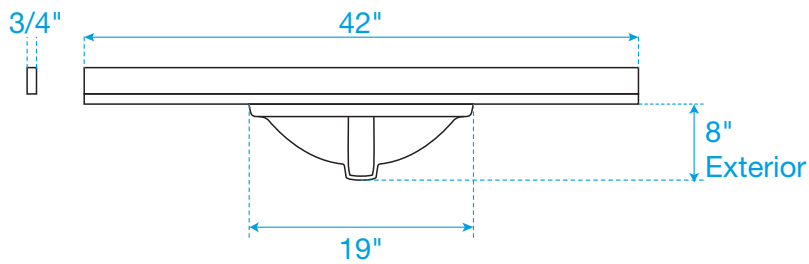

WYNDHAM COLLECTION

TOP VIEW OF VANITY CABINET

*Note: All measurements are $\pm 1/4$ ".

WC-2424-42-SGL

WYNDHAM COLLECTION

Side splash is reversible.
Note: All measurements are $\pm 1/4"$.

WC-VCA-42-SGL-TOP