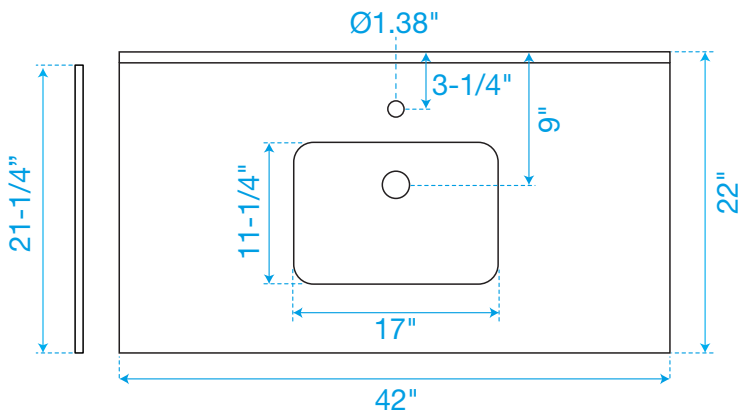

WYNDHAM COLLECTION

TOP VIEW OF VANITY CABINET

*Note: All measurements are $\pm 1/4$ ".

WC-2424-42-SGL

WYNDHAM COLLECTION

Side splash is reversible.
Note: All measurements are $\pm 1/4"$.

WC-VCA-42-SGL-TOP