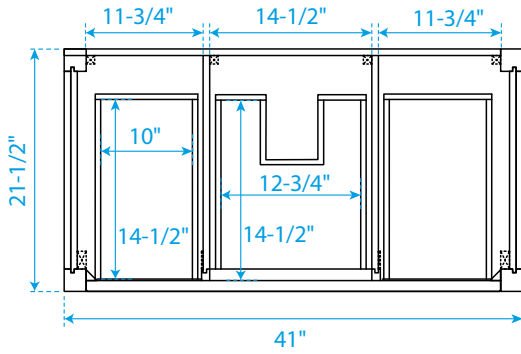

WYNDHAM COLLECTION

TOP VIEW OF VANITY CABINET

*Note: All measurements are $\pm 1/4$ ".

WC-2424-42-SGL

WYNDHAM COLLECTION

Side splash is reversible.
Note: All measurements are $\pm 1/4"$.

WC-VCA-42-SGL-TOP