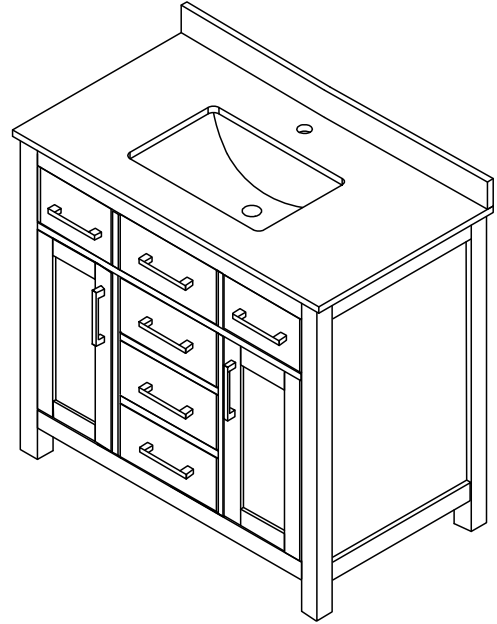

WYNDHAM COLLECTION

TOP VIEW OF VANITY CABINET

*Note: All measurements are $\pm 1/4$ ".

WC-2424-42-SGL

WYNDHAM COLLECTION

Side splash is reversible.
Note: All measurements are $\pm 1/4"$.

WC-VCA-42-SGL-TOP