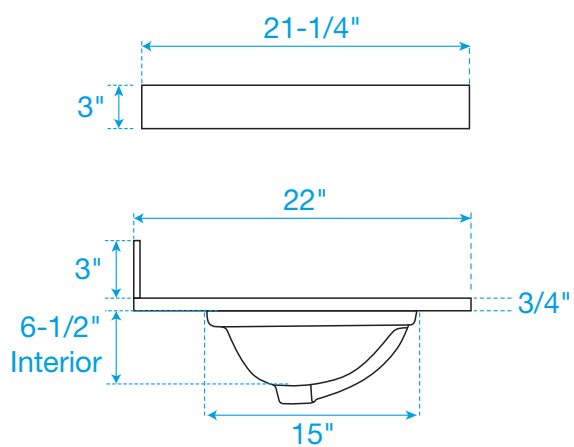

WYNDHAM COLLECTION

TOP VIEW OF VANITY CABINET

Note: Due to high probability of breakage, the backsplash comes in two pieces, cut from the same piece. All Measurements are $\pm 1/4"$.

WC-2323-60-SGL

WYNDHAM COLLECTION

Side splash is reversible.

Note: Due to high probability of breakage, the backsplash comes in two pieces, cut from the same piece. All measurements are $\pm 1/4"$.

WC-VCA-60-SGL-TOP