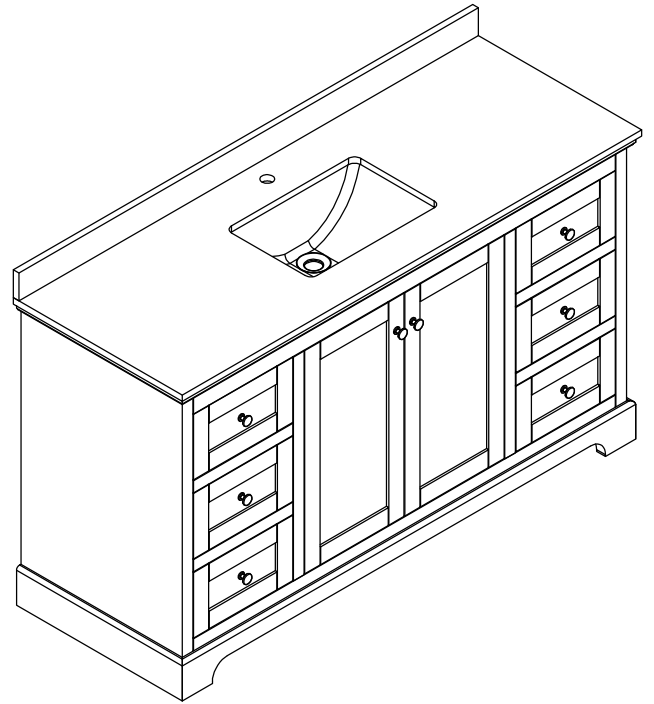

WYNDHAM COLLECTION

TOP VIEW OF VANITY CABINET

Note: Due to high probability of breakage, the backsplash comes in two pieces, cut from the same piece. All Measurements are $\pm 1/4"$.

WC-2323-60-SGL

WYNDHAM COLLECTION

Side splash is reversible.

Note: Due to high probability of breakage, the backsplash comes in two pieces, cut from the same piece. All measurements are $\pm 1/4"$.

WC-VCA-60-SGL-TOP