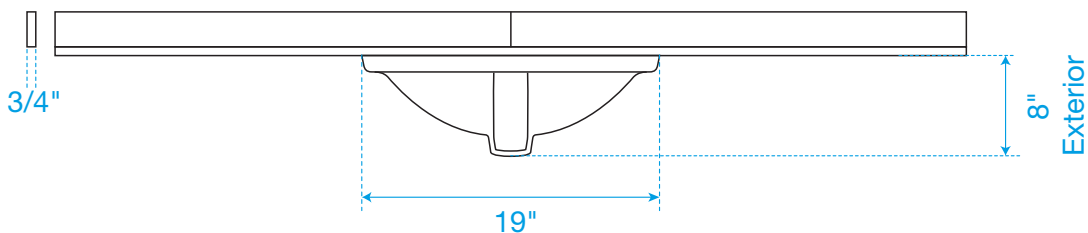

WYNDHAM COLLECTION

TOP VIEW OF VANITY CABINET

Note: Due to high probability of breakage, the backsplash comes in two pieces, cut from the same piece. All Measurements are $\pm 1/4"$.

WC-2323-60-SGL

WYNDHAM COLLECTION

Side splash is reversible.

Note: Due to high probability of breakage, the backsplash comes in two pieces, cut from the same piece. All measurements are $\pm 1/4"$.

WC-VCA-60-SGL-TOP