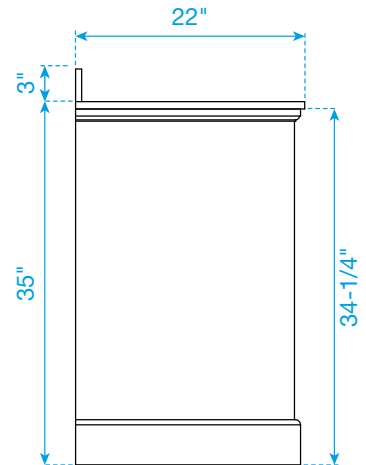

WYNDHAM COLLECTION

TOP VIEW OF VANITY CABINET

Note: Due to high probability of breakage, the backsplash comes in two pieces, cut from the same piece. All Measurements are $\pm 1/4"$.

WC-2323-60-SGL

WYNDHAM COLLECTION

Side splash is reversible.

Note: Due to high probability of breakage, the backsplash comes in two pieces, cut from the same piece. All measurements are $\pm 1/4"$.

WC-VCA-60-SGL-TOP