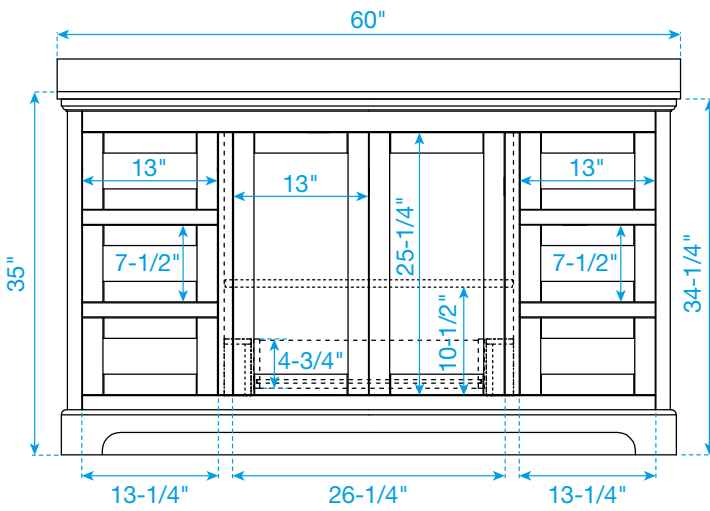

WYNDHAM COLLECTION

TOP VIEW OF VANITY CABINET

Note: Due to high probability of breakage, the backsplash comes in two pieces, cut from the same piece. All Measurements are $\pm 1/4"$.

WC-2323-60-SGL

WYNDHAM COLLECTION

Side splash is reversible.

Note: Due to high probability of breakage, the backsplash comes in two pieces, cut from the same piece. All measurements are $\pm 1/4"$.

WC-VCA-60-SGL-TOP