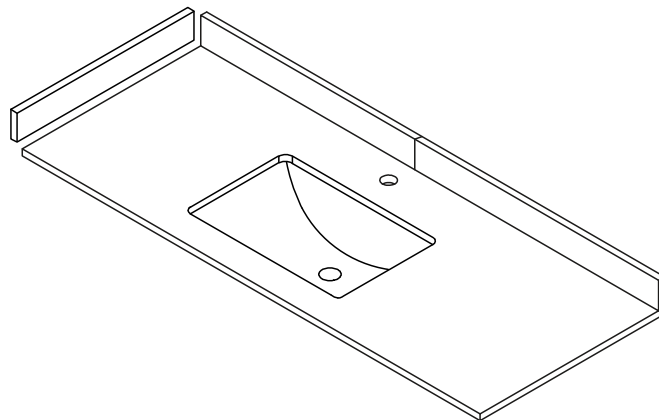

WYNDHAM COLLECTION

TOP VIEW OF VANITY CABINET

Note: Due to high probability of breakage, the backsplash comes in two pieces, cut from the same piece. All Measurements are $\pm 1/4"$.

WC-2323-60-SGL

WYNDHAM COLLECTION

Side splash is reversible.

Note: Due to high probability of breakage, the backsplash comes in two pieces, cut from the same piece. All measurements are $\pm 1/4"$.

WC-VCA-60-SGL-TOP