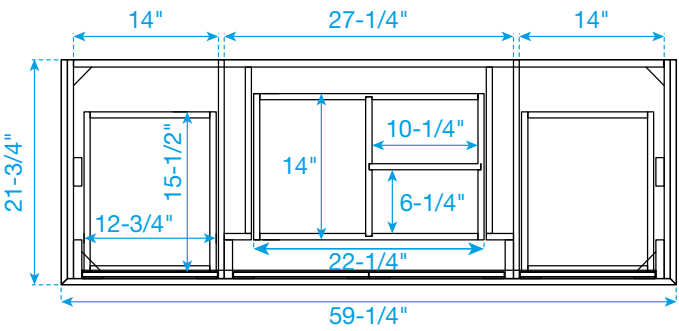

WYNDHAM COLLECTION

TOP VIEW OF VANITY CABINET

Note: Due to high probability of breakage, the backsplash comes in two pieces, cut from the same piece. All Measurements are $\pm 1/4"$.

WC-2323-60-SGL

WYNDHAM COLLECTION

Side splash is reversible.

Note: Due to high probability of breakage, the backsplash comes in two pieces, cut from the same piece. All measurements are $\pm 1/4"$.

WC-VCA-60-SGL-TOP