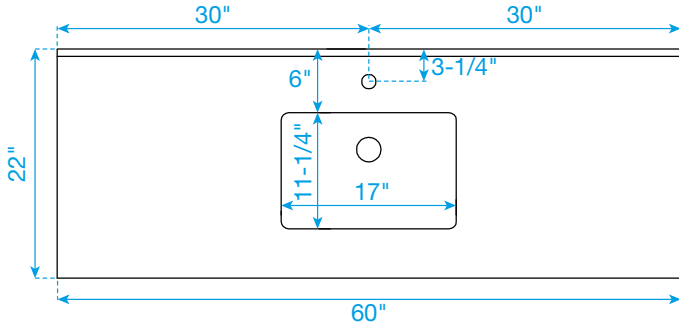

WYNDHAM COLLECTION

TOP VIEW OF VANITY CABINET

Note: Due to high probability of breakage, the backsplash comes in two pieces, cut from the same piece. All Measurements are $\pm 1/4"$.

WC-2323-60-SGL

WYNDHAM COLLECTION

Side splash is reversible.

Note: Due to high probability of breakage, the backsplash comes in two pieces, cut from the same piece. All measurements are $\pm 1/4"$.

WC-VCA-60-SGL-TOP