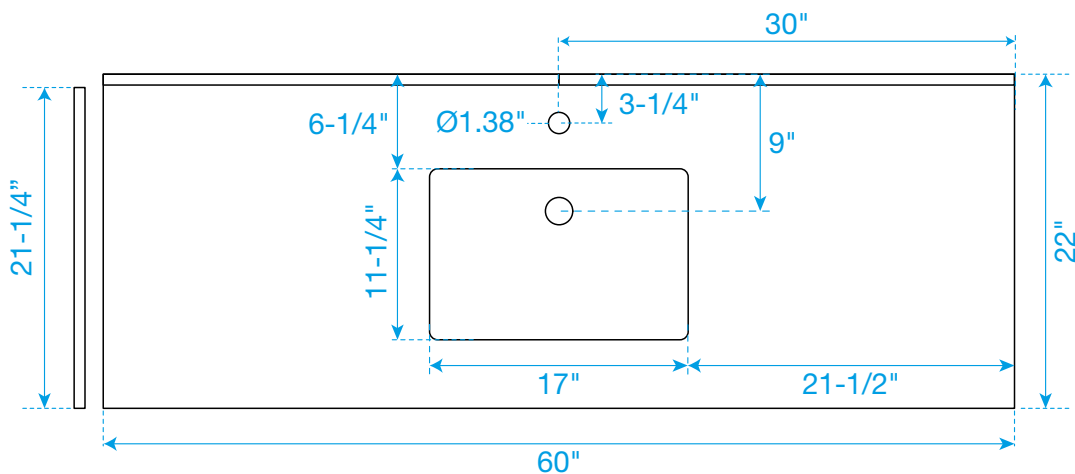

WYNDHAM COLLECTION

TOP VIEW OF VANITY CABINET

Note: Due to high probability of breakage, the backsplash comes in two pieces, cut from the same piece. All Measurements are $\pm 1/4"$.

WC-2323-60-SGL

WYNDHAM COLLECTION

Side splash is reversible.

Note: Due to high probability of breakage, the backsplash comes in two pieces, cut from the same piece. All measurements are $\pm 1/4"$.

WC-VCA-60-SGL-TOP