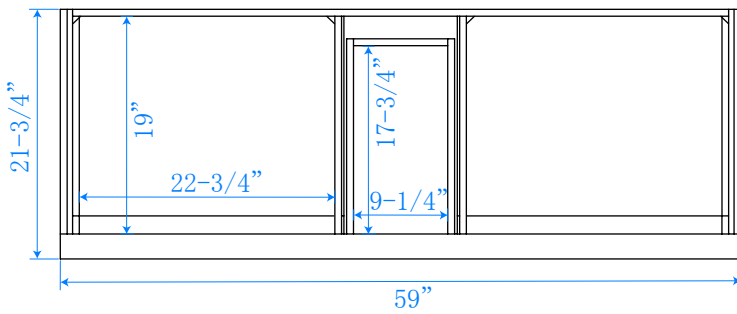

WYNDHAM COLLECTION

TOP VIEW OF VANITY CABINET

*Note: Due to high probability of breakage, the backsplash comes in two pieces, cut from same piece. All measurements are $\pm 1/4"$.

WC-2121-60-DBL