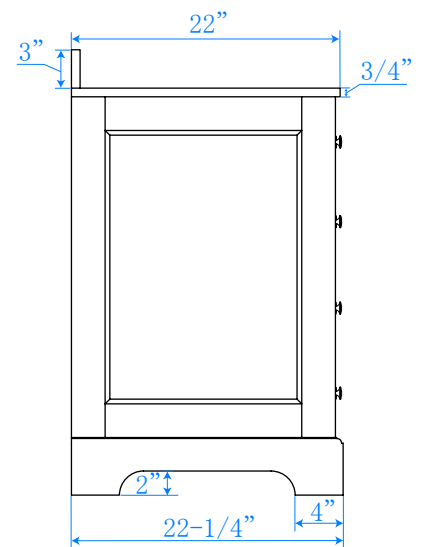

WYNDHAM COLLECTION

TOP VIEW OF VANITY CABINET

*Note: Due to high probability of breakage, the backsplash comes in two pieces, cut from same piece. All measurements are $\pm 1/4"$.

WC-2121-60-DBL