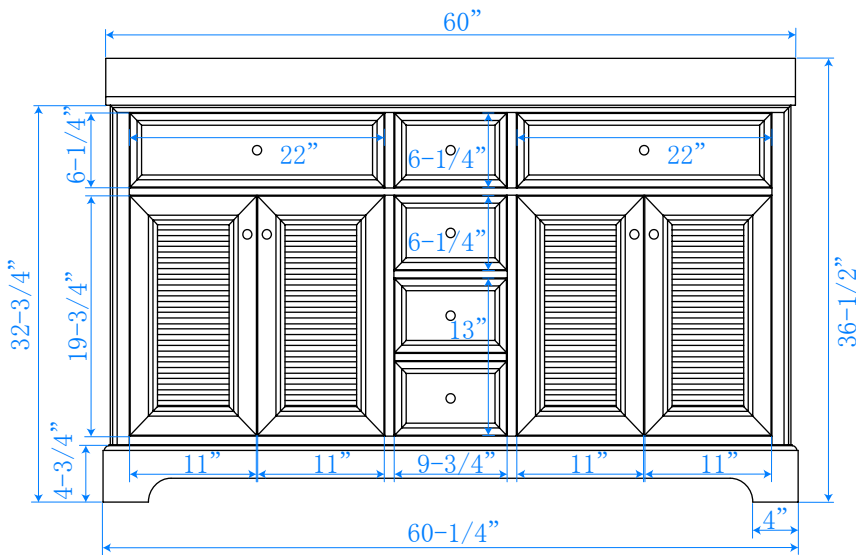

WYNDHAM COLLECTION

TOP VIEW OF VANITY CABINET

*Note: Due to high probability of breakage, the backsplash comes in two pieces, cut from same piece. All measurements are $\pm 1/4"$.

WC-2121-60-DBL