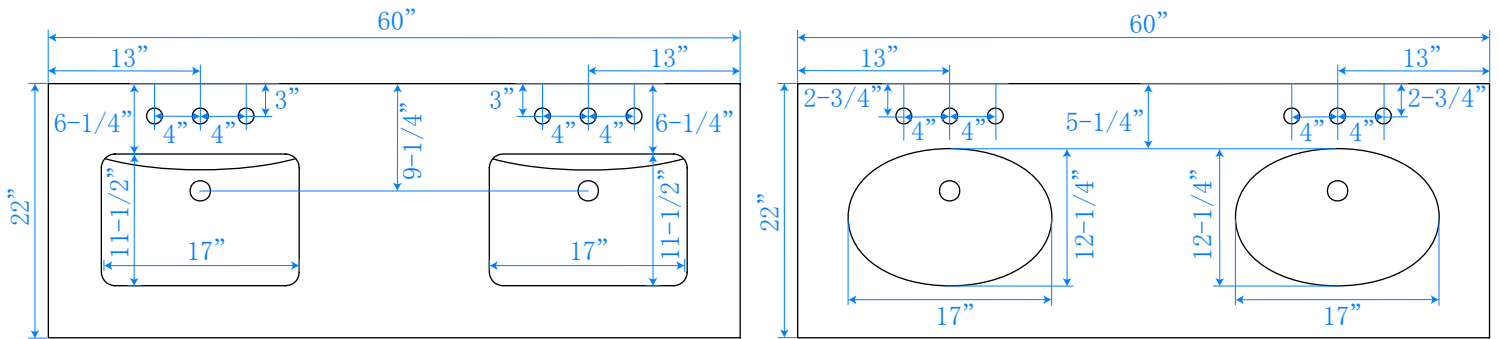

WYNDHAM COLLECTION

TOP VIEW OF VANITY CABINET

*Note: Due to high probability of breakage, the backsplash comes in two pieces, cut from same piece. All measurements are $\pm 1/4"$.

WC-2121-60-DBL