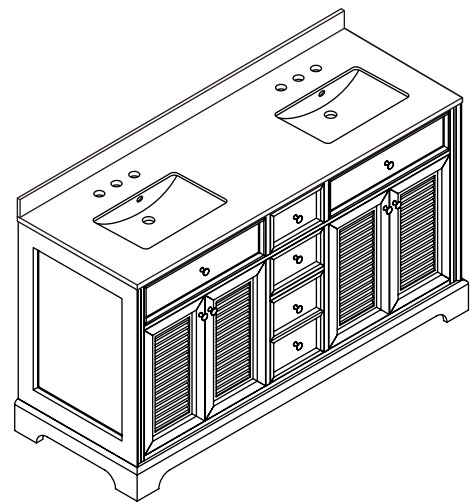

WYNDHAM COLLECTION

TOP VIEW OF VANITY CABINET

*Note: Due to high probability of breakage, the backsplash comes in two pieces, cut from same piece. All measurements are $\pm 1/4"$.

WC-2121-60-DBL