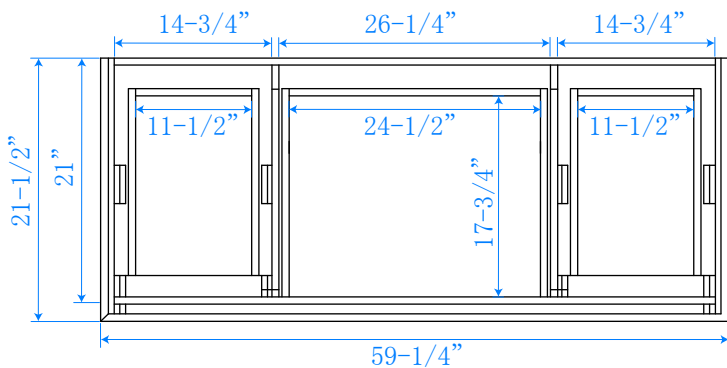

WYNDHAM COLLECTION

TOP VIEW OF VANITY CABINET

*Note: Due to high probability of breakage, the backsplash comes in two pieces, cut from same piece. All measurements are $\pm 1/4"$.

WC-2020-60-SGL