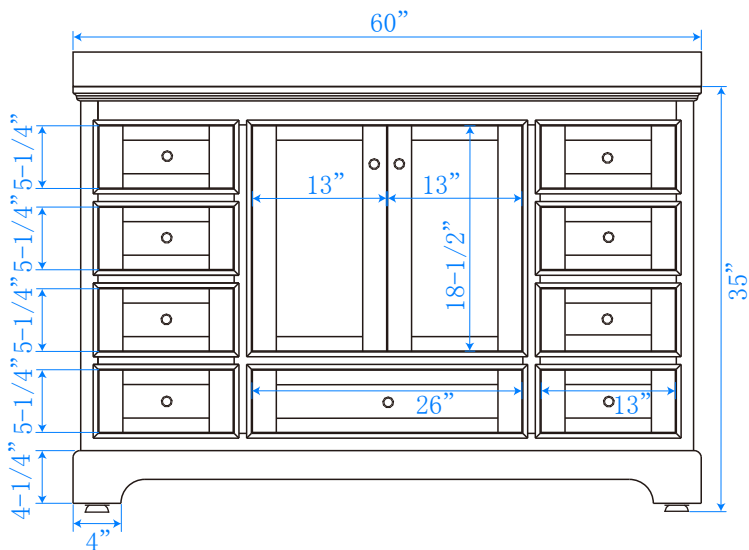

WYNDHAM COLLECTION

TOP VIEW OF VANITY CABINET

*Note: Due to high probability of breakage, the backsplash comes in two pieces, cut from same piece. All measurements are $\pm 1/4"$.

WC-2020-60-SGL