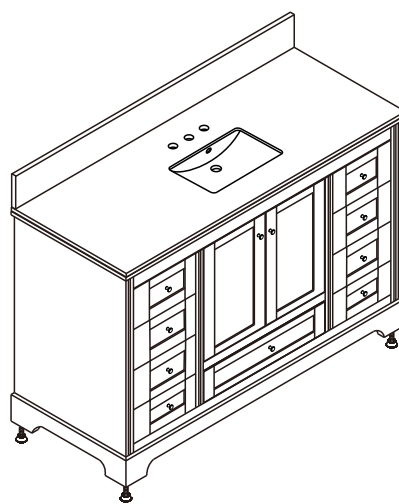

WYNDHAM COLLECTION

TOP VIEW OF VANITY CABINET

*Note: Due to high probability of breakage, the backsplash comes in two pieces, cut from same piece. All measurements are $\pm 1/4"$.

WC-2020-60-SGL