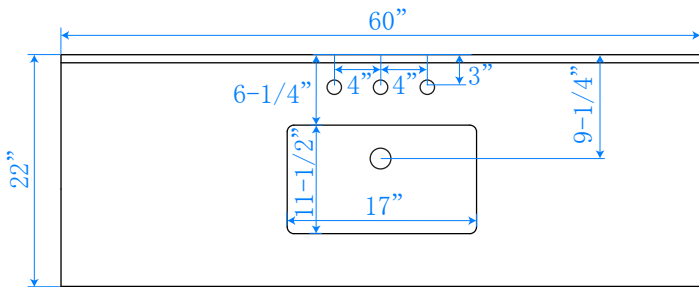

WYNDHAM COLLECTION

TOP VIEW OF VANITY CABINET

*Note: Due to high probability of breakage, the backsplash comes in two pieces, cut from same piece. All measurements are $\pm 1/4"$.

WC-2020-60-SGL