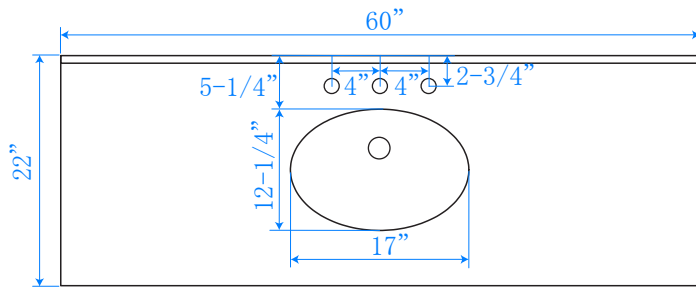

WYNDHAM COLLECTION

TOP VIEW OF VANITY CABINET

*Note: Due to high probability of breakage, the backsplash comes in two pieces, cut from same piece. All measurements are $\pm 1/4"$.

WC-2020-60-SGL