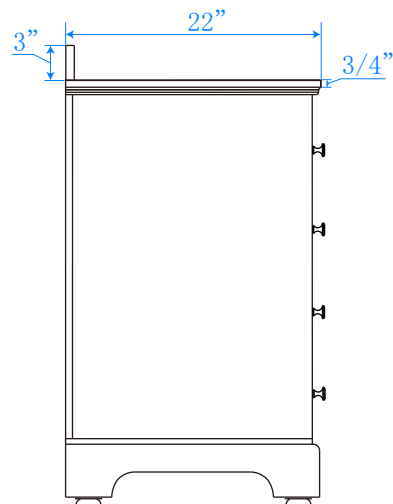

WYNDHAM COLLECTION

TOP VIEW OF VANITY CABINET

*Note: Due to high probability of breakage, the backsplash comes in two pieces, cut from same piece. All measurements are $\pm 1/4"$.

WC-2020-60-SGL