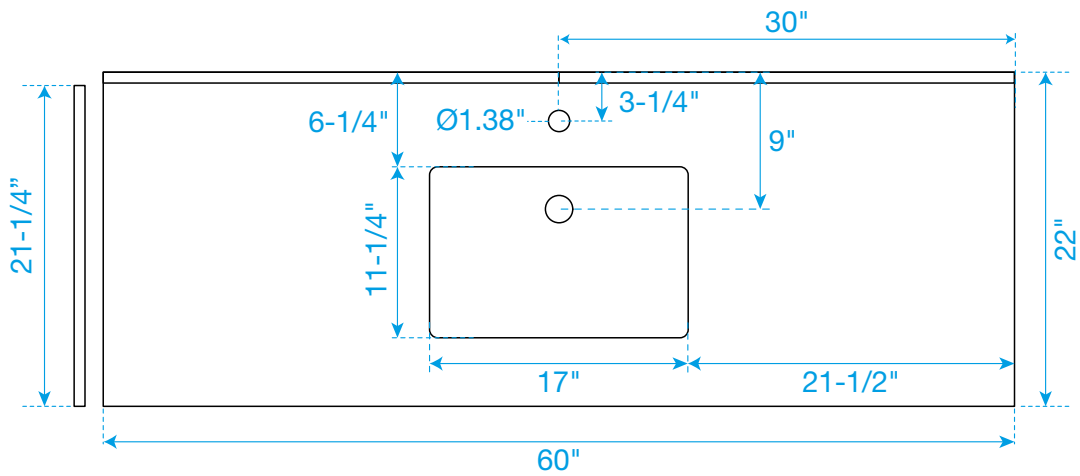

WYNDHAM COLLECTION

TOP VIEW OF VANITY CABINET

*Note: Due to high probability of breakage, the backsplash comes in two pieces, cut from same piece. All measurements are $\pm 1/4"$.

WC-2020-60-SGL

WYNDHAM COLLECTION

Side splash is reversible.

Note: Due to high probability of breakage, the backsplash comes in two pieces, cut from the same piece. All measurements are $\pm 1/4"$.

WC-VCA-60-SGL-TOP