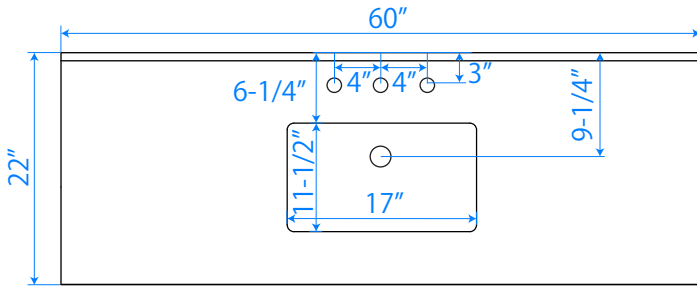

WYNDHAM COLLECTION

TOP VIEW OF VANITY CABINET

*Note: Due to high probability of breakage, the backsplash comes in two pieces, cut from same piece. All measurements are $\pm 1/4"$.

WC-2020-60-SGL

WYNDHAM COLLECTION

Side splash is reversible.

Note: Due to high probability of breakage, the backsplash comes in two pieces, cut from the same piece. All measurements are $\pm 1/4"$.

WC-VCA-60-SGL-TOP