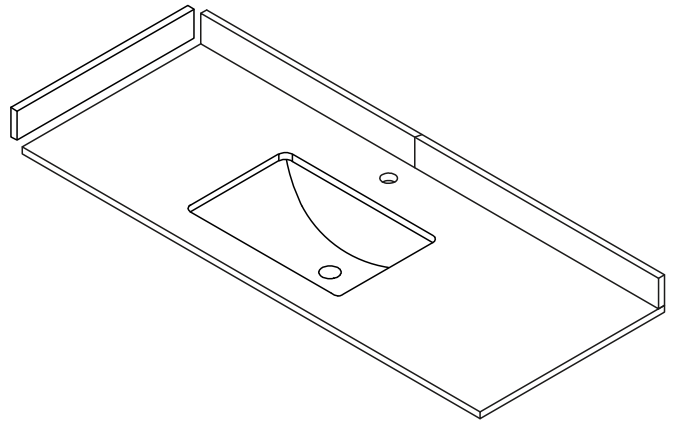

WYNDHAM COLLECTION

TOP VIEW OF VANITY CABINET

*Note: Due to high probability of breakage, the backsplash comes in two pieces, cut from same piece. All measurements are $\pm 1/4"$.

WC-2020-60-SGL

WYNDHAM COLLECTION

Side splash is reversible.

Note: Due to high probability of breakage, the backsplash comes in two pieces, cut from the same piece. All measurements are $\pm 1/4"$.

WC-VCA-60-SGL-TOP