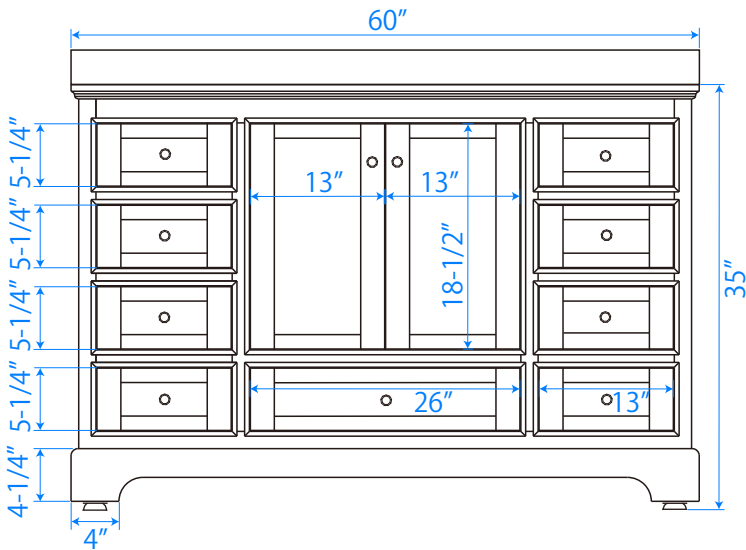

WYNDHAM COLLECTION

TOP VIEW OF VANITY CABINET

*Note: Due to high probability of breakage, the backsplash comes in two pieces, cut from same piece. All measurements are $\pm 1/4"$.

WC-2020-60-SGL

WYNDHAM COLLECTION

Side splash is reversible.

Note: Due to high probability of breakage, the backsplash comes in two pieces, cut from the same piece. All measurements are $\pm 1/4"$.

WC-VCA-60-SGL-TOP