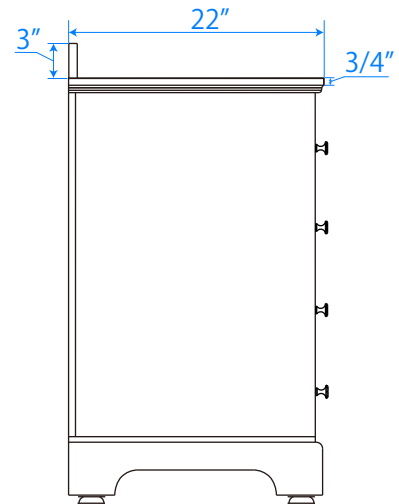

WYNDHAM COLLECTION

TOP VIEW OF VANITY CABINET

*Note: Due to high probability of breakage, the backsplash comes in two pieces, cut from same piece. All measurements are $\pm 1/4"$.

WC-2020-60-SGL

WYNDHAM COLLECTION

Side splash is reversible.

Note: Due to high probability of breakage, the backsplash comes in two pieces, cut from the same piece. All measurements are $\pm 1/4"$.

WC-VCA-60-SGL-TOP