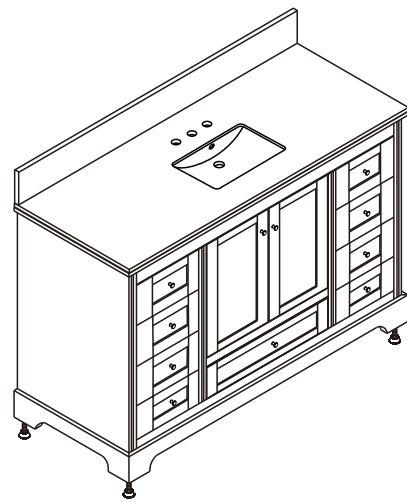

WYNDHAM COLLECTION

TOP VIEW OF VANITY CABINET

*Note: Due to high probability of breakage, the backsplash comes in two pieces, cut from same piece. All measurements are $\pm 1/4"$.

WC-2020-60-SGL

WYNDHAM COLLECTION

Side splash is reversible.

Note: Due to high probability of breakage, the backsplash comes in two pieces, cut from the same piece. All measurements are $\pm 1/4"$.

WC-VCA-60-SGL-TOP