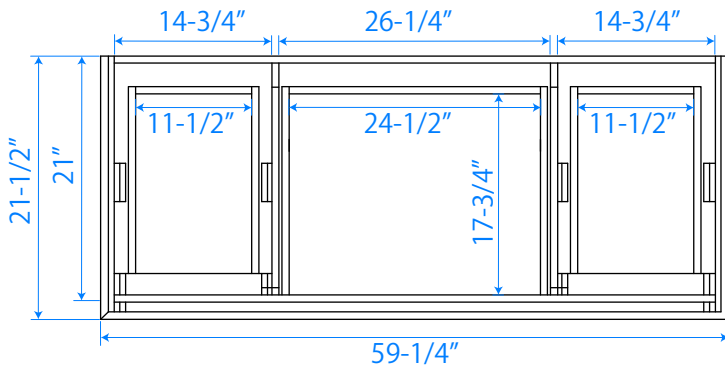

WYNDHAM COLLECTION

TOP VIEW OF VANITY CABINET

*Note: Due to high probability of breakage, the backsplash comes in two pieces, cut from same piece. All measurements are $\pm 1/4"$.

WC-2020-60-SGL

WYNDHAM COLLECTION

Side splash is reversible.

Note: Due to high probability of breakage, the backsplash comes in two pieces, cut from the same piece. All measurements are $\pm 1/4"$.

WC-VCA-60-SGL-TOP