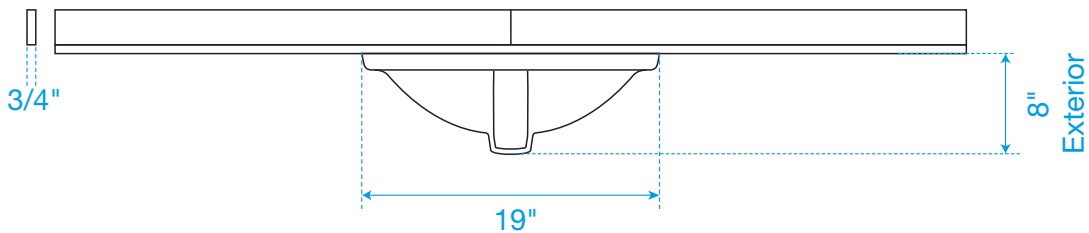

WYNDHAM COLLECTION

TOP VIEW OF VANITY CABINET

*Note: Due to high probability of breakage, the backsplash comes in two pieces, cut from same piece. All measurements are $\pm 1/4"$.

WC-2020-60-SGL

WYNDHAM COLLECTION

Side splash is reversible.

Note: Due to high probability of breakage, the backsplash comes in two pieces, cut from the same piece. All measurements are $\pm 1/4"$.

WC-VCA-60-SGL-TOP