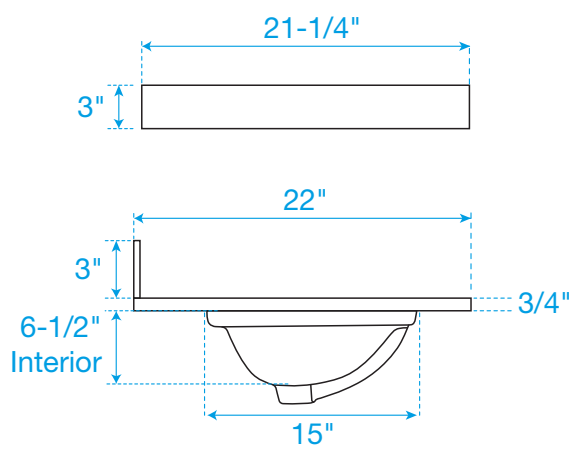

WYNDHAM COLLECTION

TOP VIEW OF VANITY CABINET

*Note: Due to high probability of breakage, the backsplash comes in two pieces, cut from same piece. All measurements are $\pm 1/4"$.

WC-2020-60-SGL

WYNDHAM COLLECTION

Side splash is reversible.

Note: Due to high probability of breakage, the backsplash comes in two pieces, cut from the same piece. All measurements are $\pm 1/4"$.

WC-VCA-60-SGL-TOP