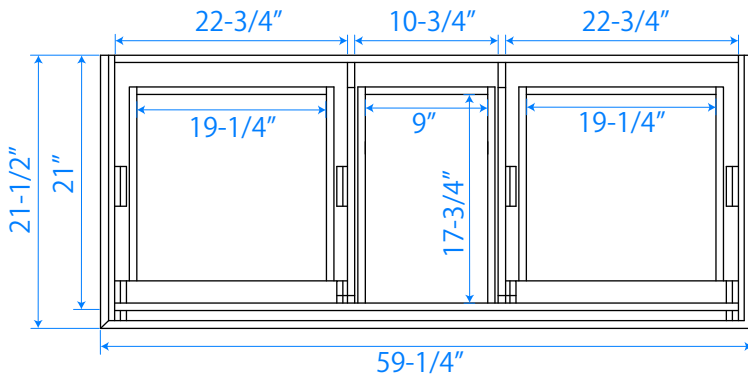

WYNDHAM COLLECTION

TOP VIEW OF VANITY CABINET

*Note: Due to high probability of breakage, the backsplash comes in two pieces, cut from same piece. All measurements are $\pm 1/4"$.

WC-2020-60-DBL

WYNDHAM COLLECTION

Side splash is reversible.

Note: Due to high probability of breakage, the backsplash comes in two pieces, cut from the same piece. All measurements are $\pm 1/4"$.

WC-VCA-60-DBL-TOP