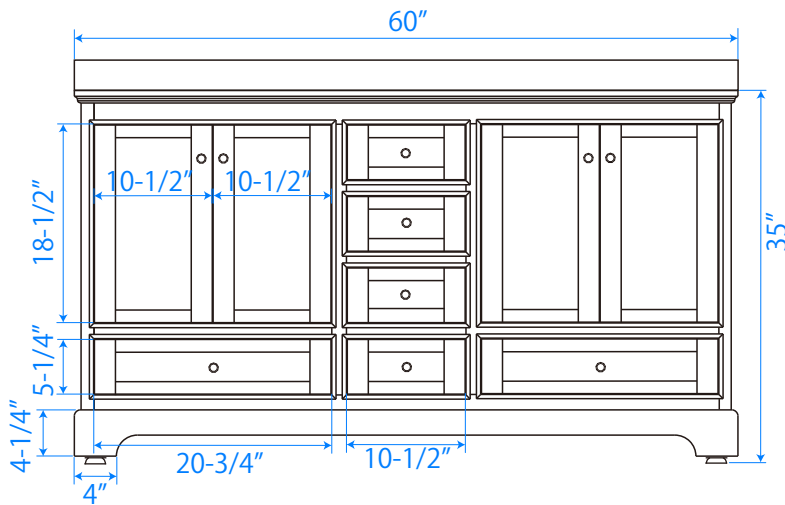

WYNDHAM COLLECTION

TOP VIEW OF VANITY CABINET

*Note: Due to high probability of breakage, the backsplash comes in two pieces, cut from same piece. All measurements are $\pm 1/4"$.

WC-2020-60-DBL

WYNDHAM COLLECTION

Side splash is reversible.

Note: Due to high probability of breakage, the backsplash comes in two pieces, cut from the same piece. All measurements are $\pm 1/4"$.

WC-VCA-60-DBL-TOP