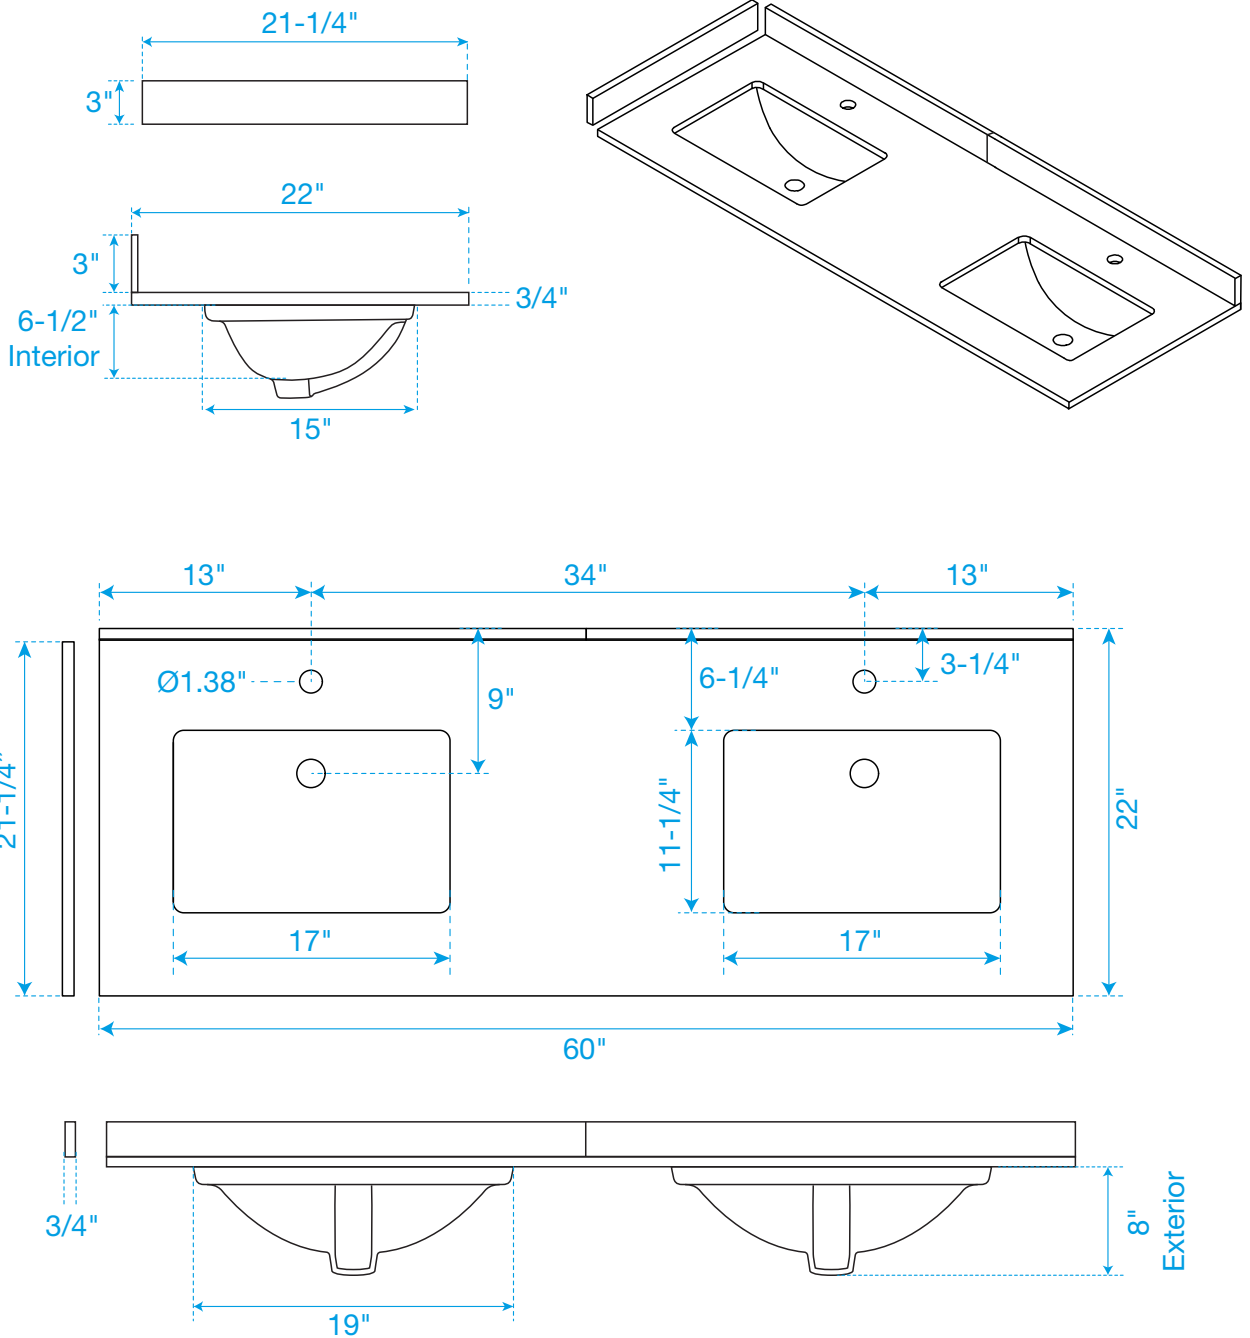

WYNDHAM COLLECTION

TOP VIEW OF VANITY CABINET

*Note: Due to high probability of breakage, the backsplash comes in two pieces, cut from same piece. All measurements are $\pm 1/4"$.

WC-2020-60-DBL

WYNDHAM COLLECTION

Side splash is reversible.

Note: Due to high probability of breakage, the backsplash comes in two pieces, cut from the same piece. All measurements are $\pm 1/4"$.

WC-VCA-60-DBL-TOP