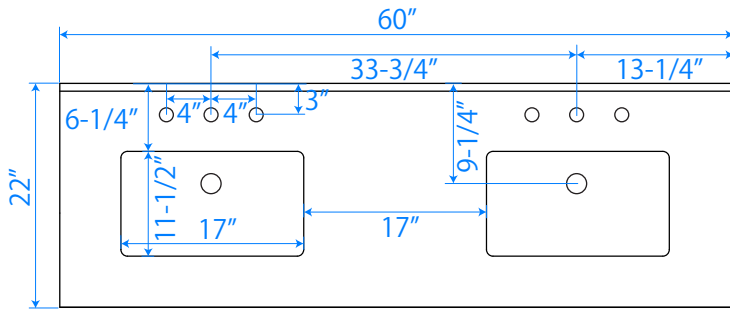

WYNDHAM COLLECTION

TOP VIEW OF VANITY CABINET

*Note: Due to high probability of breakage, the backsplash comes in two pieces, cut from same piece. All measurements are $\pm 1/4"$.

WC-2020-60-DBL

WYNDHAM COLLECTION

Side splash is reversible.

Note: Due to high probability of breakage, the backsplash comes in two pieces, cut from the same piece. All measurements are $\pm 1/4"$.

WC-VCA-60-DBL-TOP