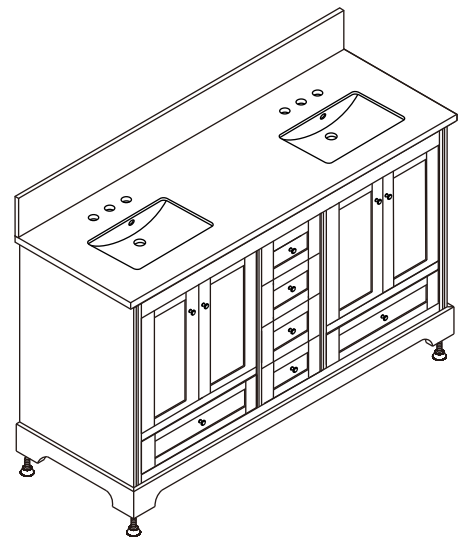

WYNDHAM COLLECTION

TOP VIEW OF VANITY CABINET

*Note: Due to high probability of breakage, the backsplash comes in two pieces, cut from same piece. All measurements are $\pm 1/4"$.

WC-2020-60-DBL

WYNDHAM COLLECTION

Side splash is reversible.

Note: Due to high probability of breakage, the backsplash comes in two pieces, cut from the same piece. All measurements are $\pm 1/4"$.

WC-VCA-60-DBL-TOP