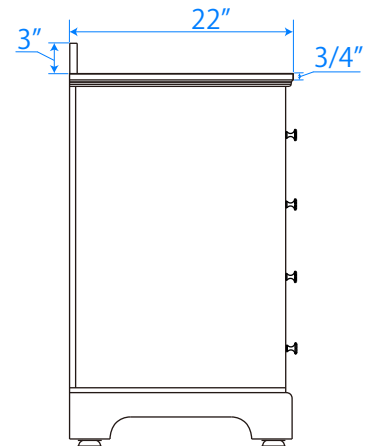

WYNDHAM COLLECTION

TOP VIEW OF VANITY CABINET

*Note: Due to high probability of breakage, the backsplash comes in two pieces, cut from same piece. All measurements are $\pm 1/4"$.

WC-2020-60-DBL

WYNDHAM COLLECTION

Side splash is reversible.

Note: Due to high probability of breakage, the backsplash comes in two pieces, cut from the same piece. All measurements are $\pm 1/4"$.

WC-VCA-60-DBL-TOP