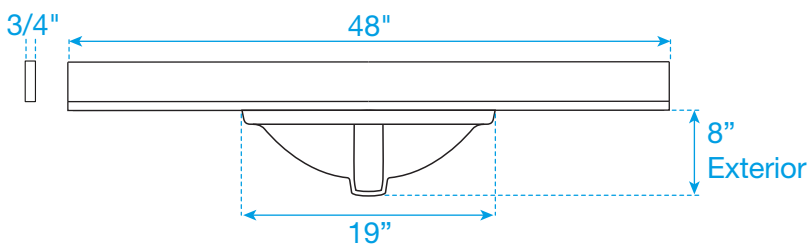

# WYNDHAM COLLECTION

TOP VIEW OF VANITY CABINET

\*Note: All Measurements are  $\pm 1/4"$

WC-2020-48

# WYNDHAM COLLECTION

Side splash is reversible.  
Note: All Measurements are  $\pm 1/4"$ .

WC-VCA-48-SGL-TOP