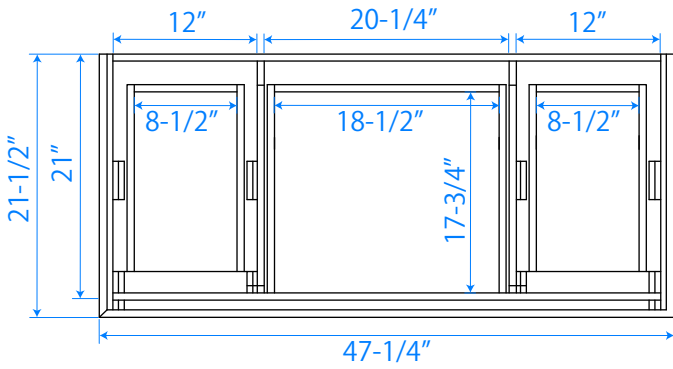

# WYNDHAM COLLECTION

TOP VIEW OF VANITY CABINET

\*Note: All Measurements are  $\pm 1/4"$

WC-2020-48

# WYNDHAM COLLECTION

Side splash is reversible.  
Note: All Measurements are  $\pm 1/4"$ .

WC-VCA-48-SGL-TOP