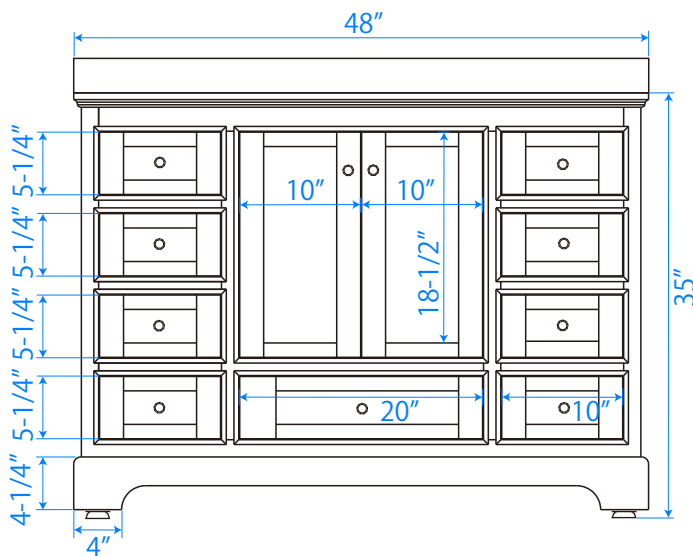

WYNDHAM COLLECTION

TOP VIEW OF VANITY CABINET

WC-2020-48-SGL

WYNDHAM COLLECTION

Side splash is reversible.
Note: All Measurements are $\pm 1/4''$.

WC-VCA-48-SGL-TOP