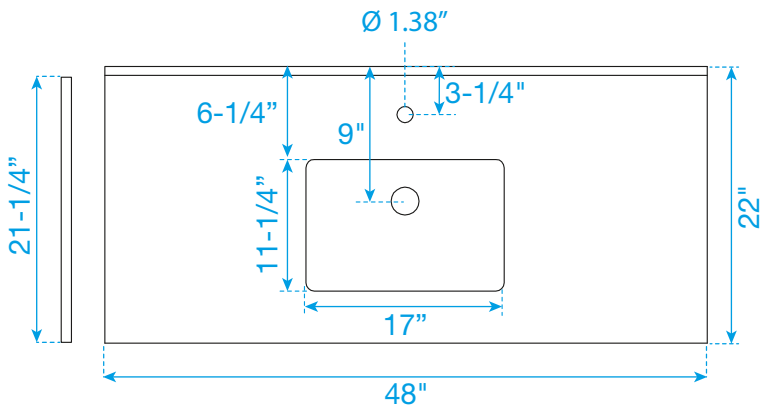

WYNDHAM COLLECTION

TOP VIEW OF VANITY CABINET

WC-2020-48-SGL

WYNDHAM COLLECTION

Side splash is reversible.
Note: All Measurements are $\pm 1/4''$.

WC-VCA-48-SGL-TOP