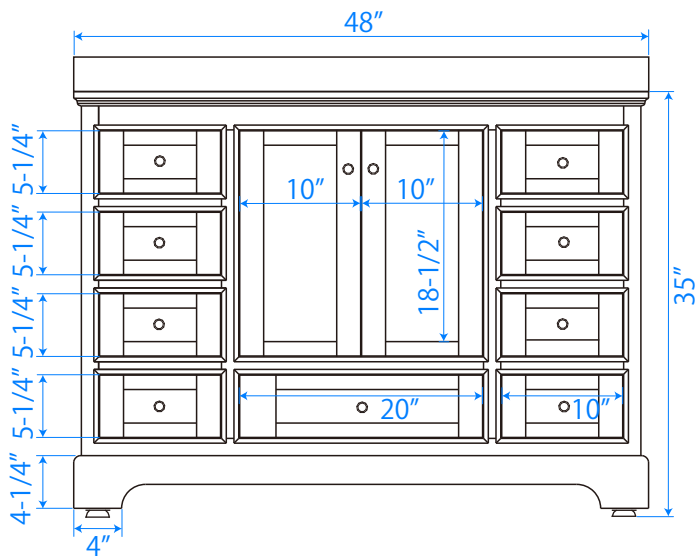

# WYNDHAM COLLECTION

TOP VIEW OF VANITY CABINET

\*Note: All Measurements are  $\pm 1/4"$

WC-2020-48

# WYNDHAM COLLECTION

Side splash is reversible.  
Note: All Measurements are  $\pm 1/4"$ .

WC-VCA-48-SGL-TOP