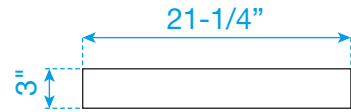

WYNDHAM COLLECTION

TOP VIEW OF VANITY CABINET

WC-2020-48-SGL

WYNDHAM COLLECTION

Side splash is reversible.
Note: All Measurements are $\pm 1/4''$.

WC-VCA-48-SGL-TOP