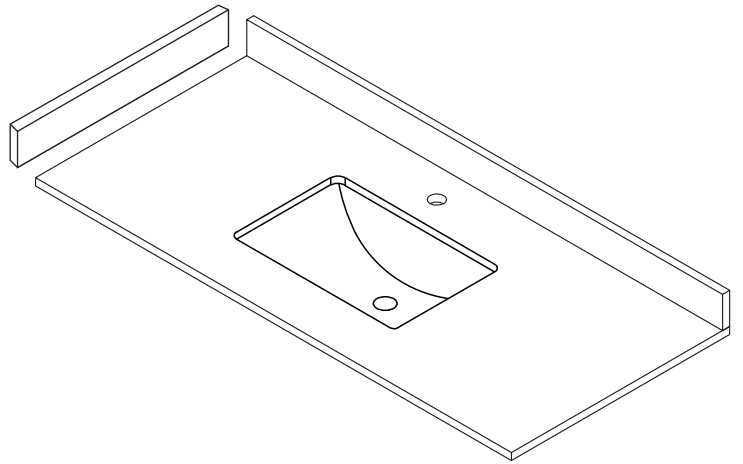

WYNDHAM COLLECTION

TOP VIEW OF VANITY CABINET

WC-2020-48-SGL

WYNDHAM COLLECTION

Side splash is reversible.
Note: All Measurements are $\pm 1/4''$.

WC-VCA-48-SGL-TOP