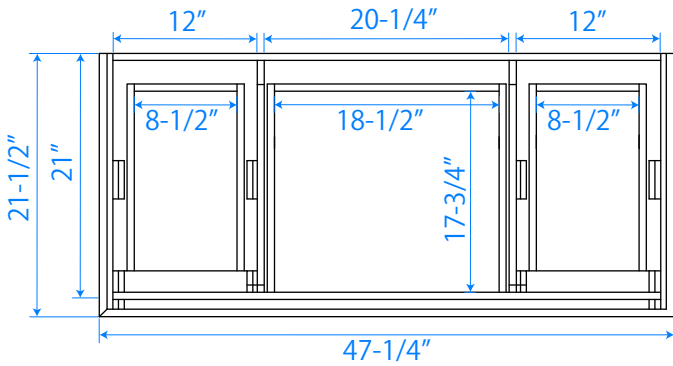

WYNDHAM COLLECTION

TOP VIEW OF VANITY CABINET

WC-2020-48-SGL

WYNDHAM COLLECTION

Side splash is reversible.
Note: All Measurements are $\pm 1/4''$.

WC-VCA-48-SGL-TOP