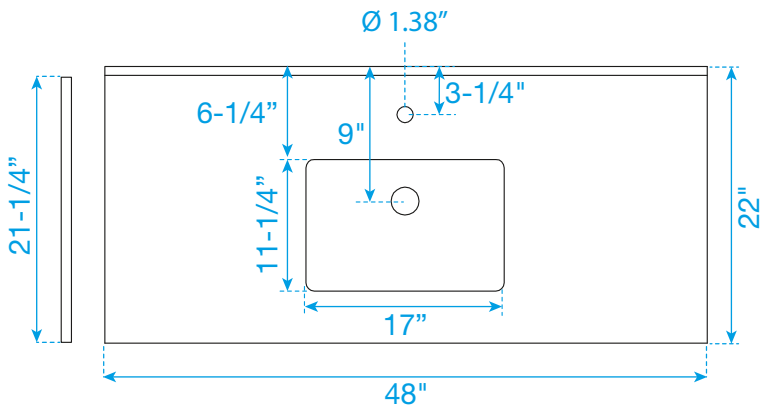

# WYNDHAM COLLECTION

TOP VIEW OF VANITY CABINET

\*Note: All Measurements are  $\pm 1/4"$

WC-2020-48

# WYNDHAM COLLECTION

Side splash is reversible.  
Note: All Measurements are  $\pm 1/4"$ .

WC-VCA-48-SGL-TOP