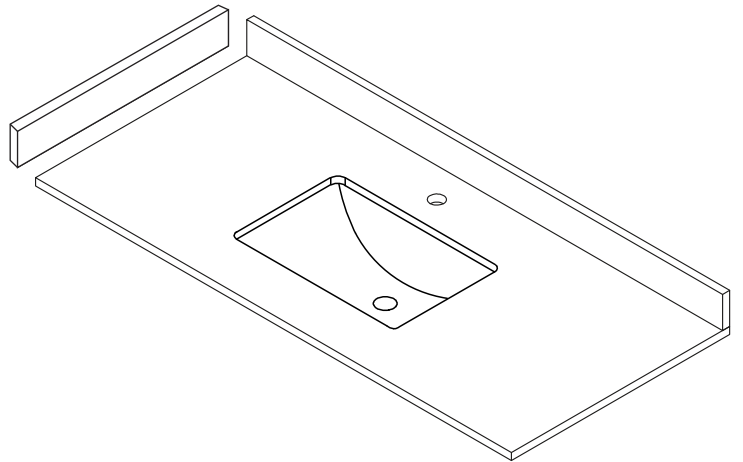

# WYNDHAM COLLECTION

TOP VIEW OF VANITY CABINET

\*Note: All Measurements are  $\pm 1/4"$

WC-2020-48

# WYNDHAM COLLECTION

Side splash is reversible.  
Note: All Measurements are  $\pm 1/4"$ .

WC-VCA-48-SGL-TOP