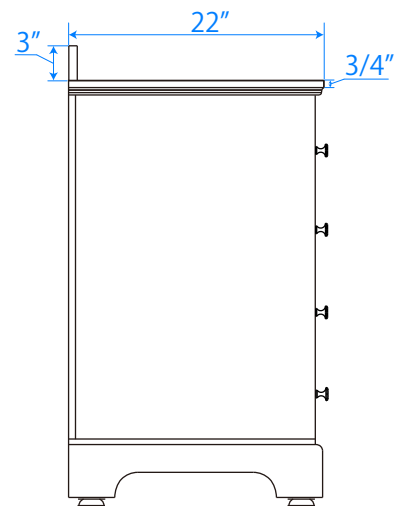

WYNDHAM COLLECTION

TOP VIEW OF VANITY CABINET

WC-2020-48-SGL

WYNDHAM COLLECTION

Side splash is reversible.
Note: All Measurements are $\pm 1/4''$.

WC-VCA-48-SGL-TOP