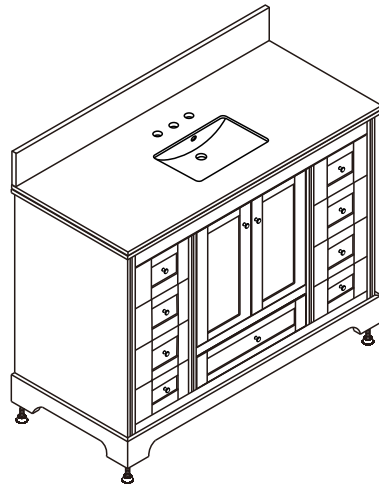

# WYNDHAM COLLECTION

TOP VIEW OF VANITY CABINET

\*Note: All Measurements are  $\pm 1/4"$

WC-2020-48

# WYNDHAM COLLECTION

Side splash is reversible.  
Note: All Measurements are  $\pm 1/4"$ .

WC-VCA-48-SGL-TOP