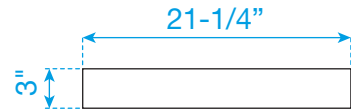

# WYNDHAM COLLECTION

TOP VIEW OF VANITY CABINET

\*Note: All Measurements are  $\pm 1/4"$

WC-2020-48

# WYNDHAM COLLECTION

Side splash is reversible.  
Note: All Measurements are  $\pm 1/4"$ .

WC-VCA-48-SGL-TOP