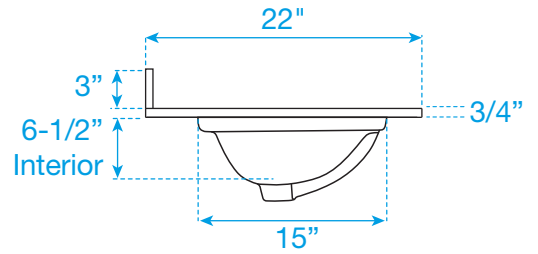

WYNDHAM COLLECTION

TOP VIEW OF VANITY CABINET

WC-2020-48-SGL

WYNDHAM COLLECTION

Side splash is reversible.
Note: All Measurements are $\pm 1/4''$.

WC-VCA-48-SGL-TOP