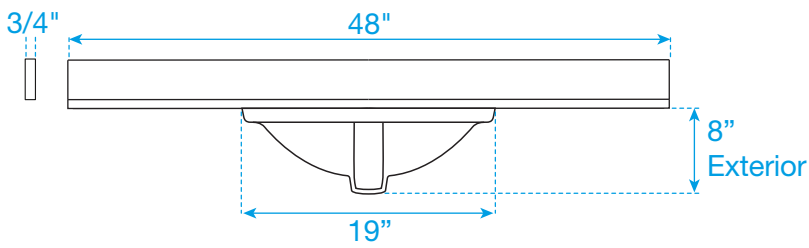

WYNDHAM COLLECTION

TOP VIEW OF VANITY CABINET

WC-2020-48-SGL

WYNDHAM COLLECTION

Side splash is reversible.
Note: All Measurements are $\pm 1/4''$.

WC-VCA-48-SGL-TOP