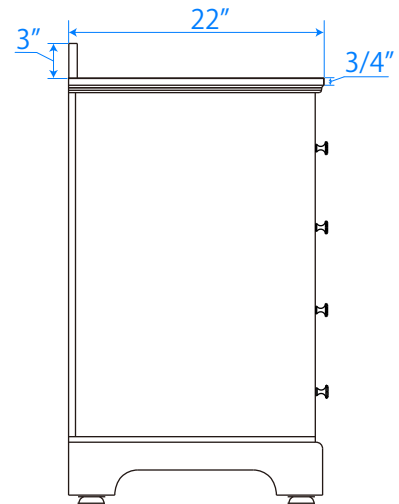

# WYNDHAM COLLECTION

TOP VIEW OF VANITY CABINET

\*Note: All Measurements are  $\pm 1/4"$

WC-2020-48

# WYNDHAM COLLECTION

Side splash is reversible.  
Note: All Measurements are  $\pm 1/4"$ .

WC-VCA-48-SGL-TOP