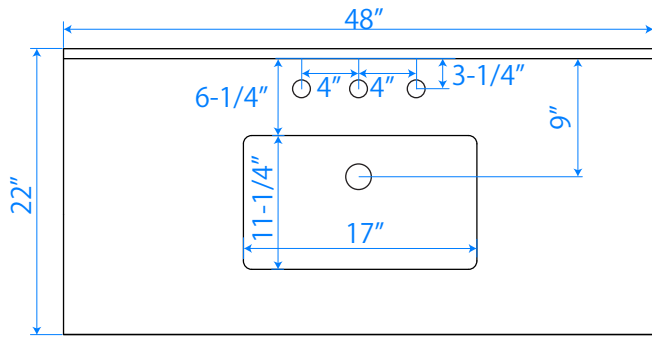

WYNDHAM COLLECTION

TOP VIEW OF VANITY CABINET

WC-2020-48-SGL

WYNDHAM COLLECTION

Side splash is reversible.
Note: All Measurements are $\pm 1/4''$.

WC-VCA-48-SGL-TOP