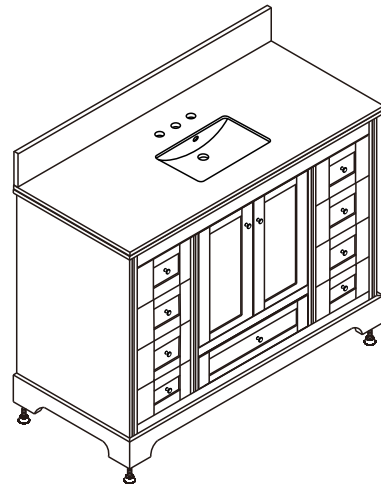

WYNDHAM COLLECTION

TOP VIEW OF VANITY CABINET

WC-2020-48-SGL

WYNDHAM COLLECTION

Side splash is reversible.
Note: All Measurements are $\pm 1/4''$.

WC-VCA-48-SGL-TOP