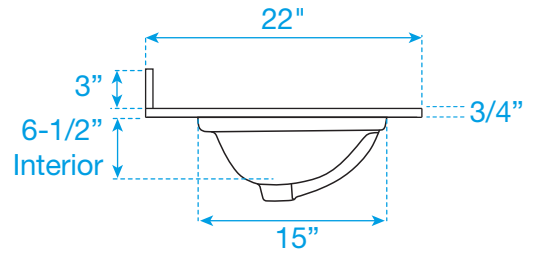

# WYNDHAM COLLECTION

TOP VIEW OF VANITY CABINET

\*Note: All Measurements are  $\pm 1/4"$

WC-2020-48

# WYNDHAM COLLECTION

Side splash is reversible.  
Note: All Measurements are  $\pm 1/4"$ .

WC-VCA-48-SGL-TOP