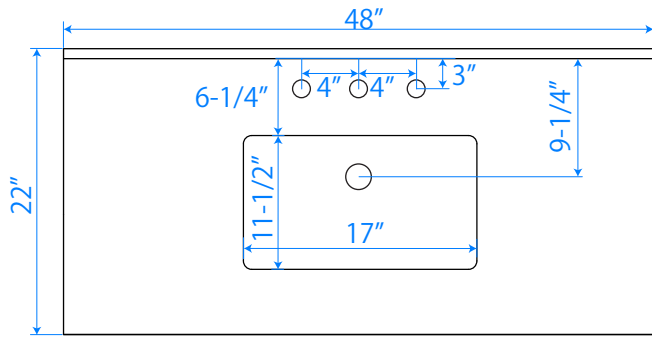

# WYNDHAM COLLECTION

TOP VIEW OF VANITY CABINET

\*Note: All Measurements are  $\pm 1/4"$

WC-2020-48

# WYNDHAM COLLECTION

Side splash is reversible.  
Note: All Measurements are  $\pm 1/4"$ .

WC-VCA-48-SGL-TOP